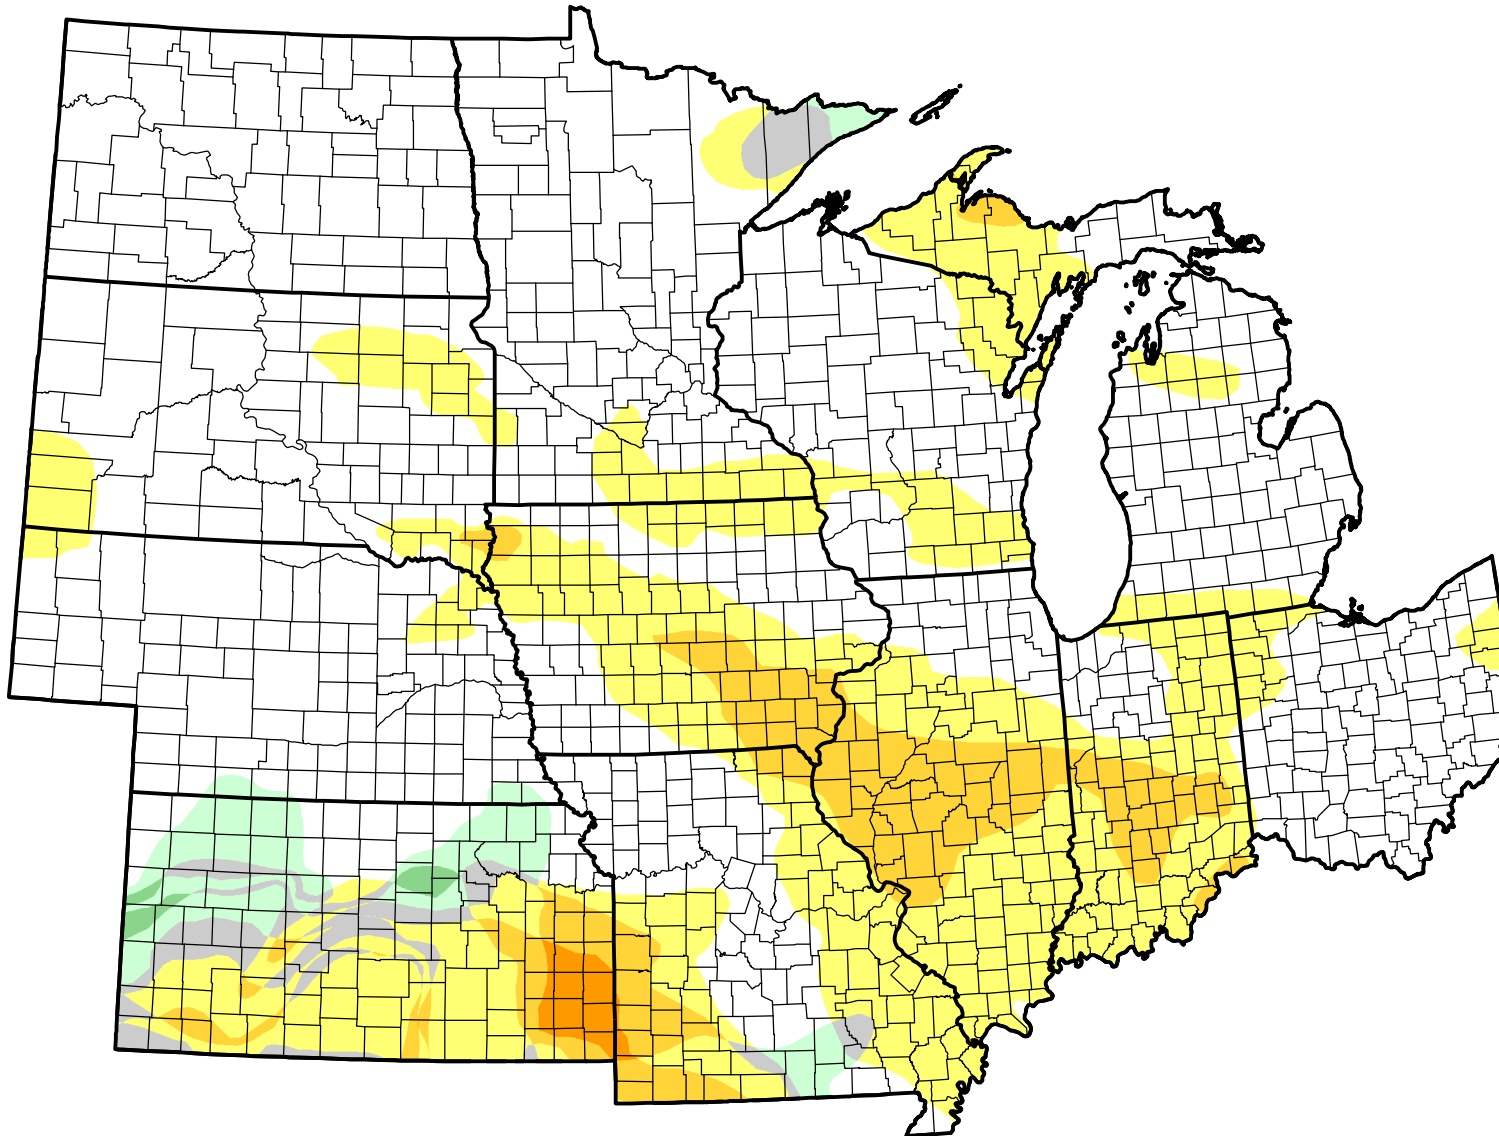

U.S. Drought Monitor Class Change - U2U North Central States 8 Week

August 23, 2011
compared to
June 30, 2011

droughtmonitor.unl.edu

-  5 Class Degradation
-  4 Class Degradation
-  3 Class Degradation
-  2 Class Degradation
-  1 Class Degradation
-  No Change
-  1 Class Improvement
-  2 Class Improvement
-  3 Class Improvement
-  4 Class Improvement
-  5 Class Improvement