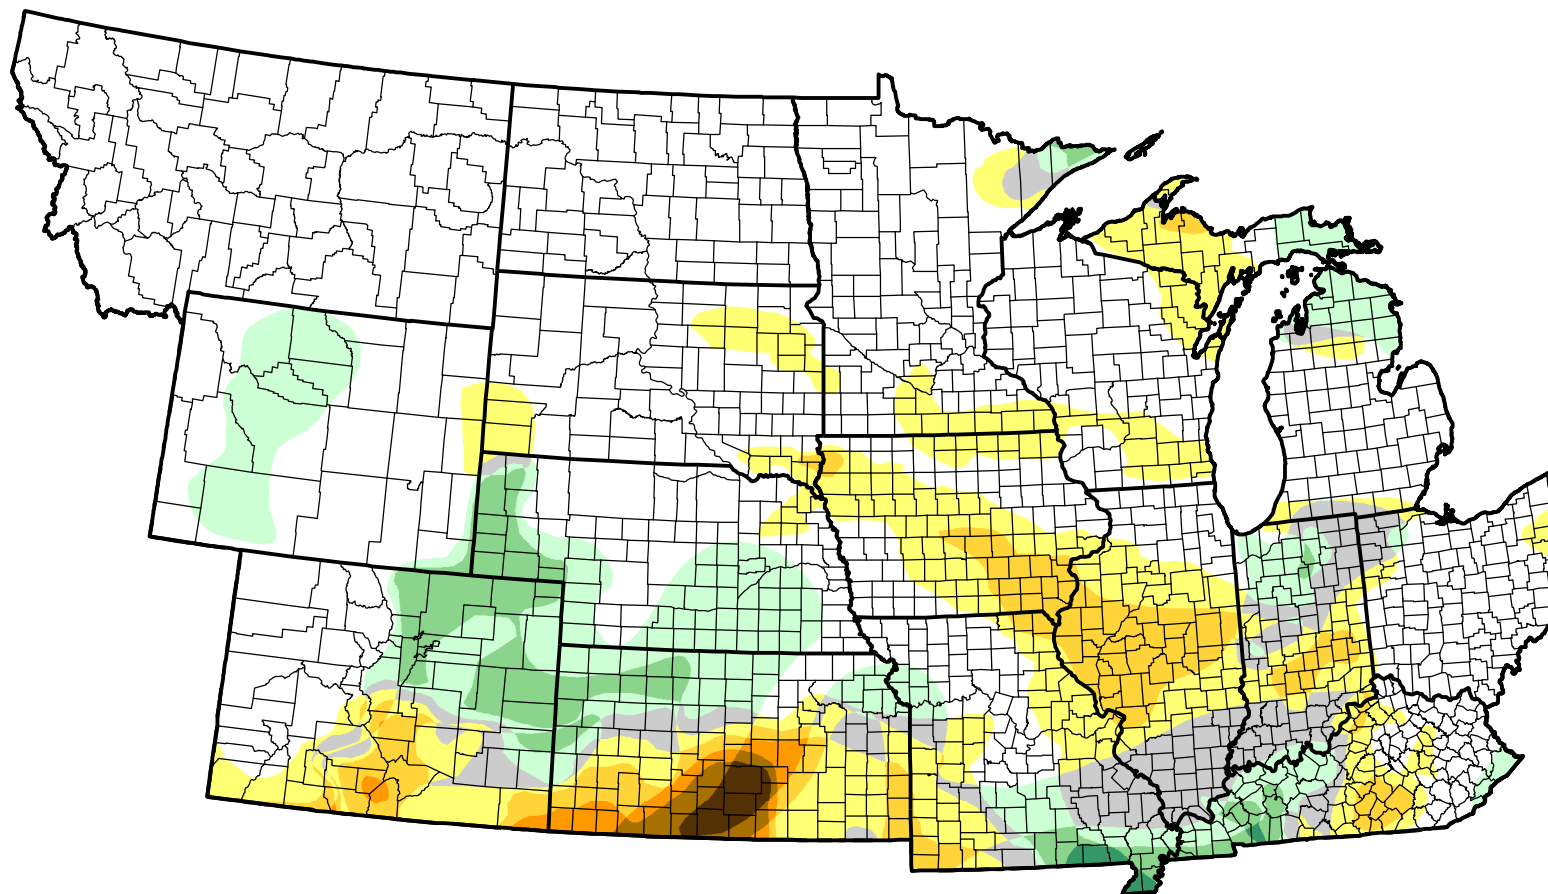

U.S. Drought Monitor Class Change - NWS Central 26 Week

August 23, 2011
compared to
February 24, 2011

droughtmonitor.unl.edu

-  5 Class Degradation
-  4 Class Degradation
-  3 Class Degradation
-  2 Class Degradation
-  1 Class Degradation
-  No Change
-  1 Class Improvement
-  2 Class Improvement
-  3 Class Improvement
-  4 Class Improvement
-  5 Class Improvement