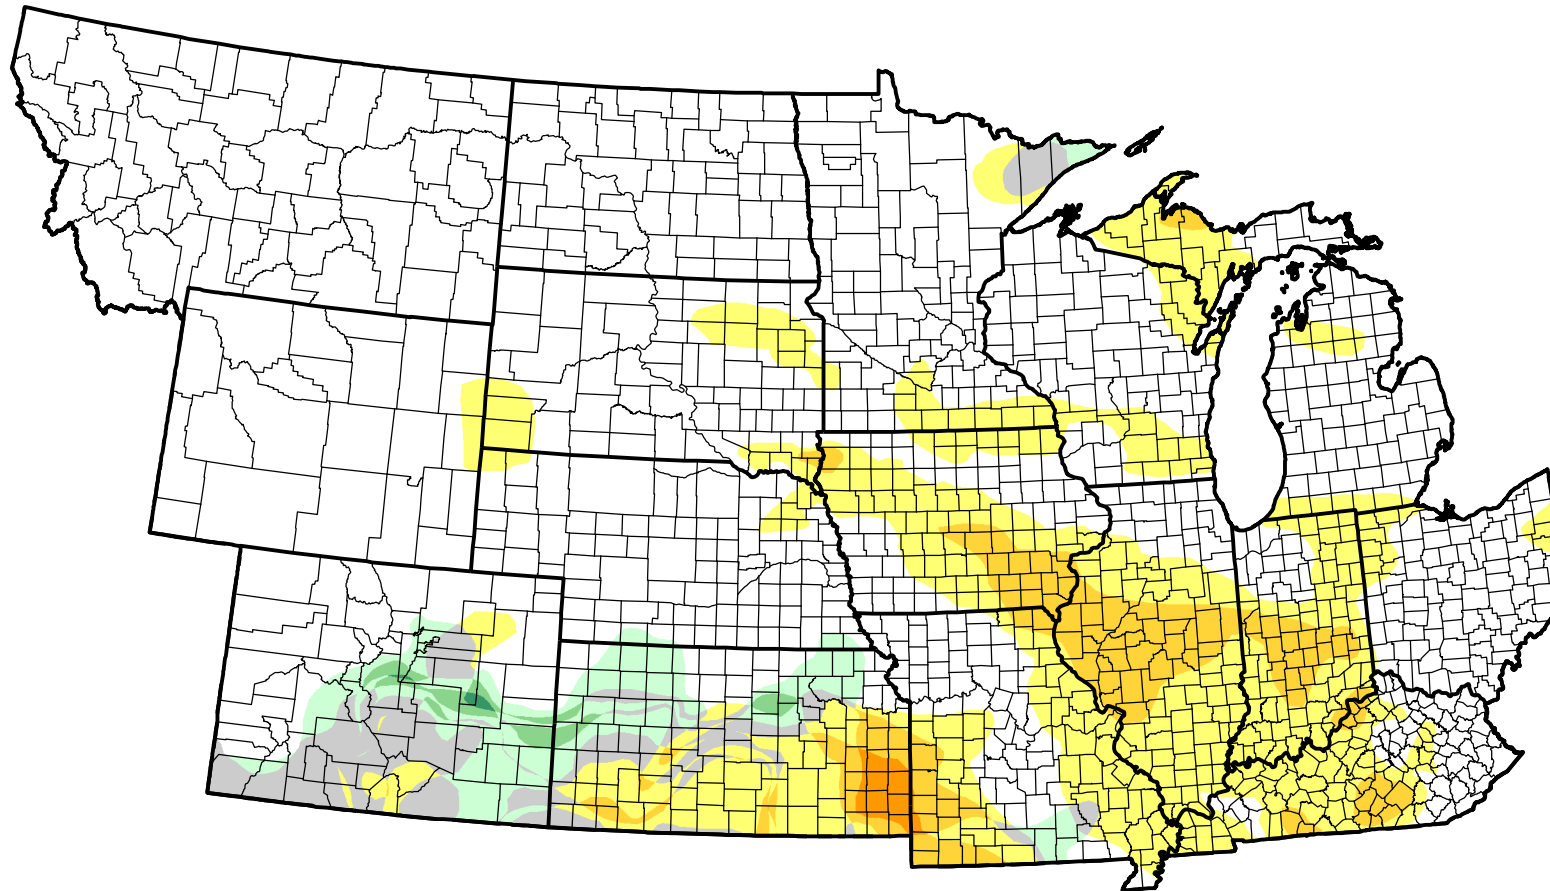

U.S. Drought Monitor Class Change - NWS Central 8 Week

August 23, 2011
compared to
June 30, 2011

droughtmonitor.unl.edu

-  5 Class Degradation
-  4 Class Degradation
-  3 Class Degradation
-  2 Class Degradation
-  1 Class Degradation
-  No Change
-  1 Class Improvement
-  2 Class Improvement
-  3 Class Improvement
-  4 Class Improvement
-  5 Class Improvement