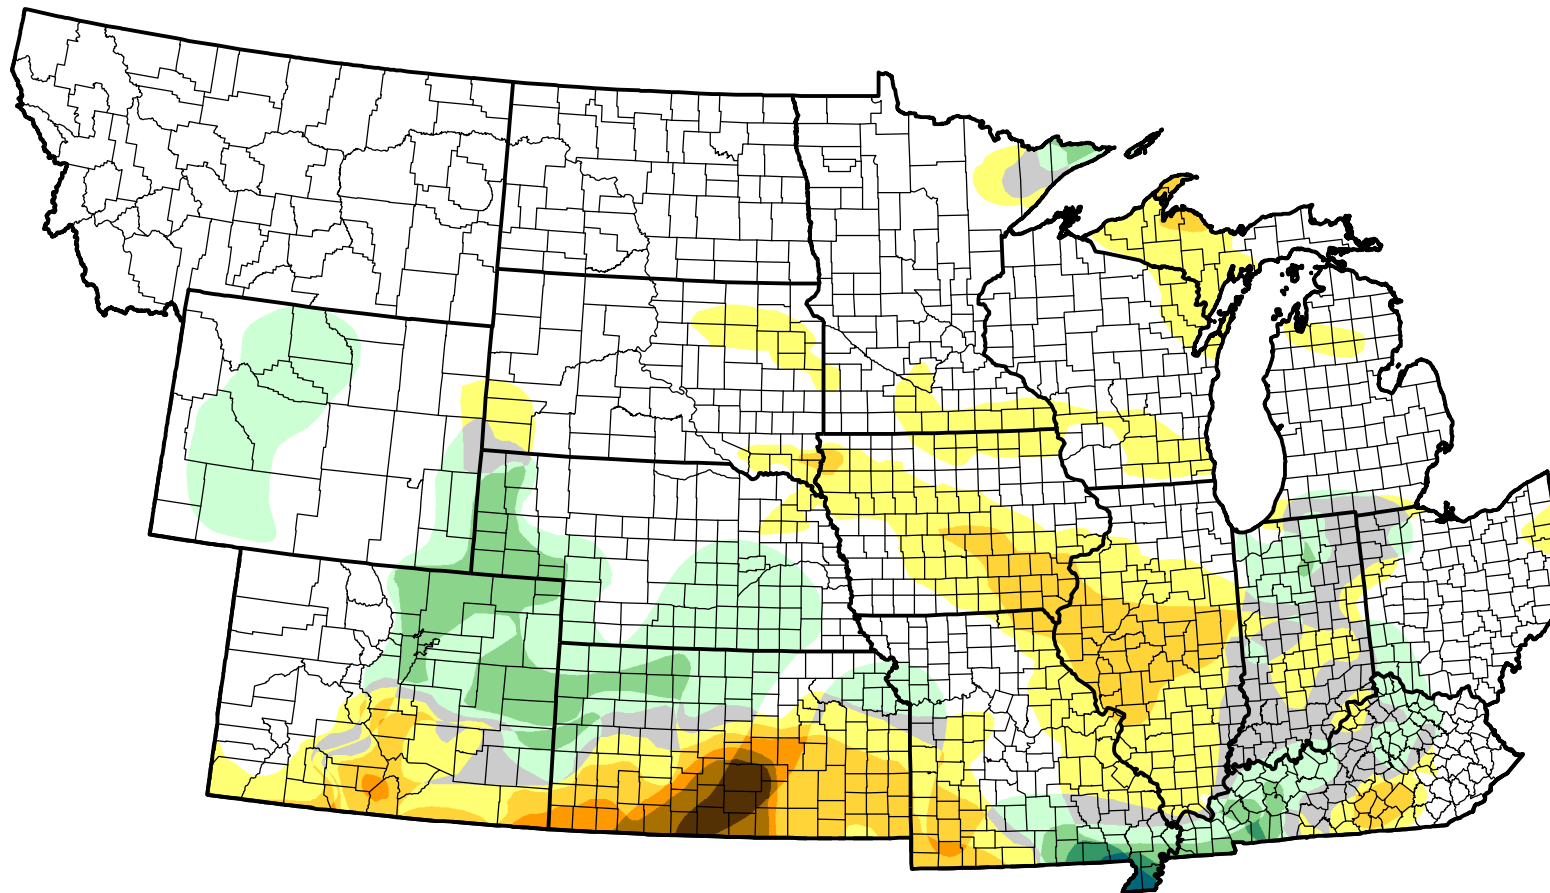

U.S. Drought Monitor Class Change - NWS Central Start of Calendar Year

August 23, 2011
compared to
January 6, 2011

droughtmonitor.unl.edu

-  5 Class Degradation
-  4 Class Degradation
-  3 Class Degradation
-  2 Class Degradation
-  1 Class Degradation
-  No Change
-  1 Class Improvement
-  2 Class Improvement
-  3 Class Improvement
-  4 Class Improvement
-  5 Class Improvement