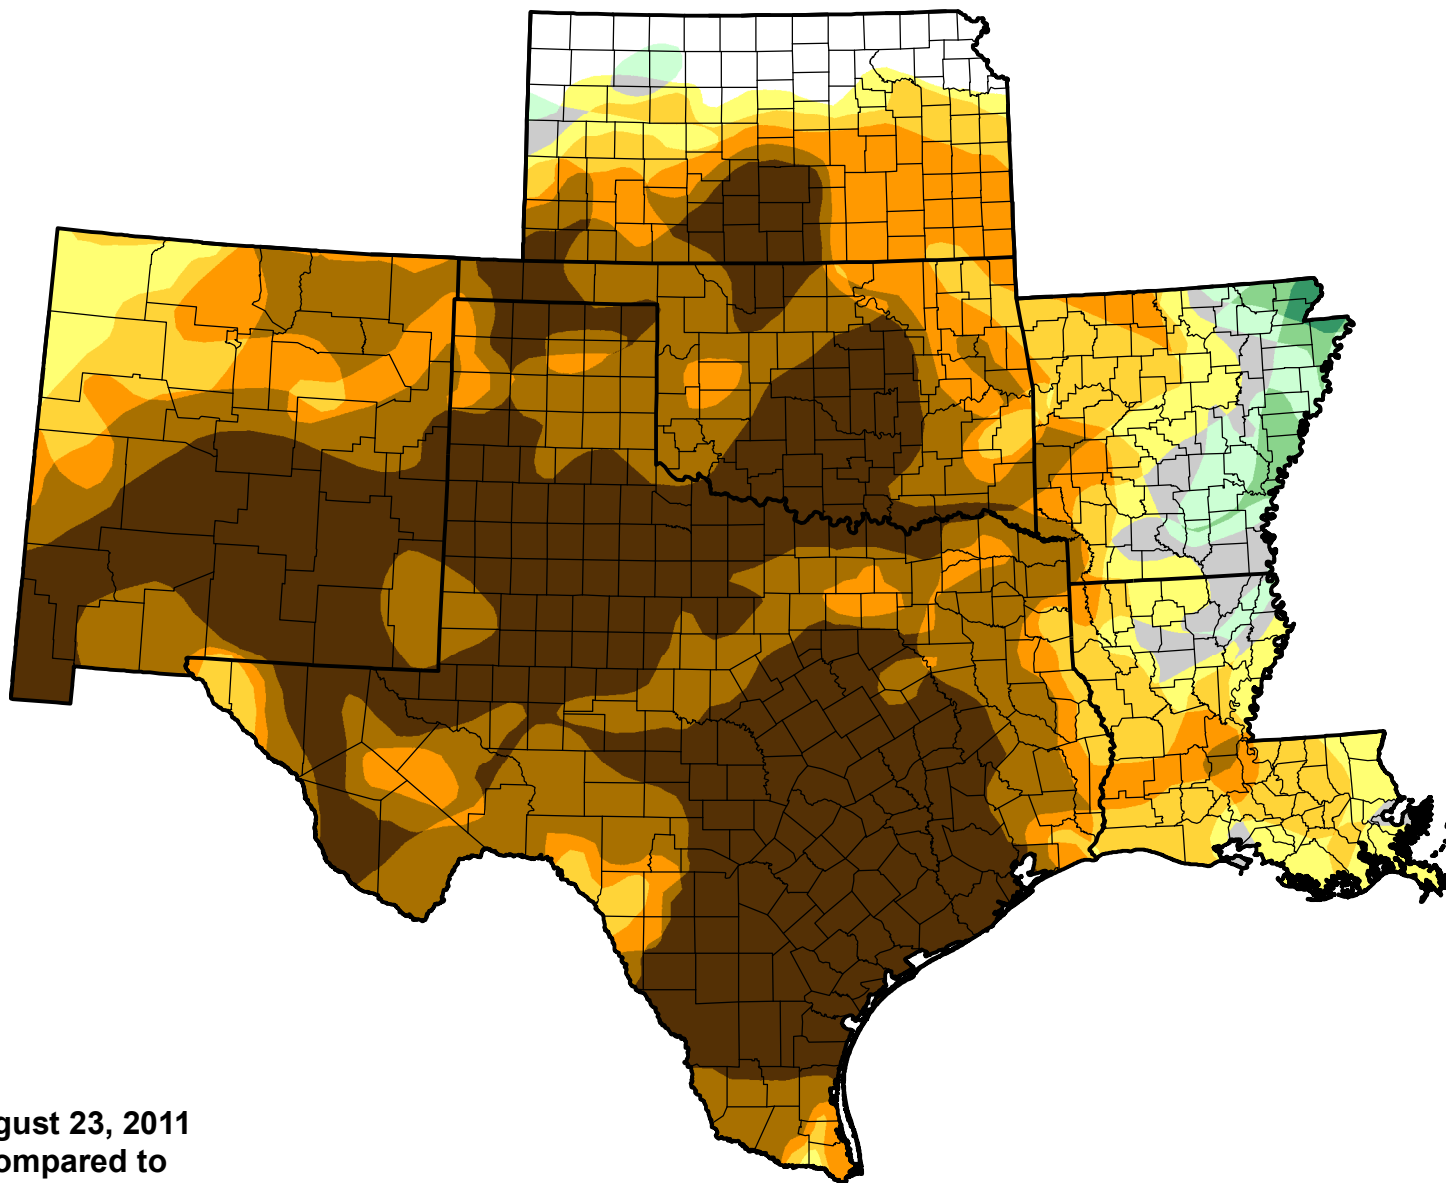

U.S. Drought Monitor Class Change - SCIPP

Start of Water Year

August 23, 2011
compared to
September 30, 2010

droughtmonitor.unl.edu

-  5 Class Degradation
-  4 Class Degradation
-  3 Class Degradation
-  2 Class Degradation
-  1 Class Degradation
-  No Change
-  1 Class Improvement
-  2 Class Improvement
-  3 Class Improvement
-  4 Class Improvement
-  5 Class Improvement