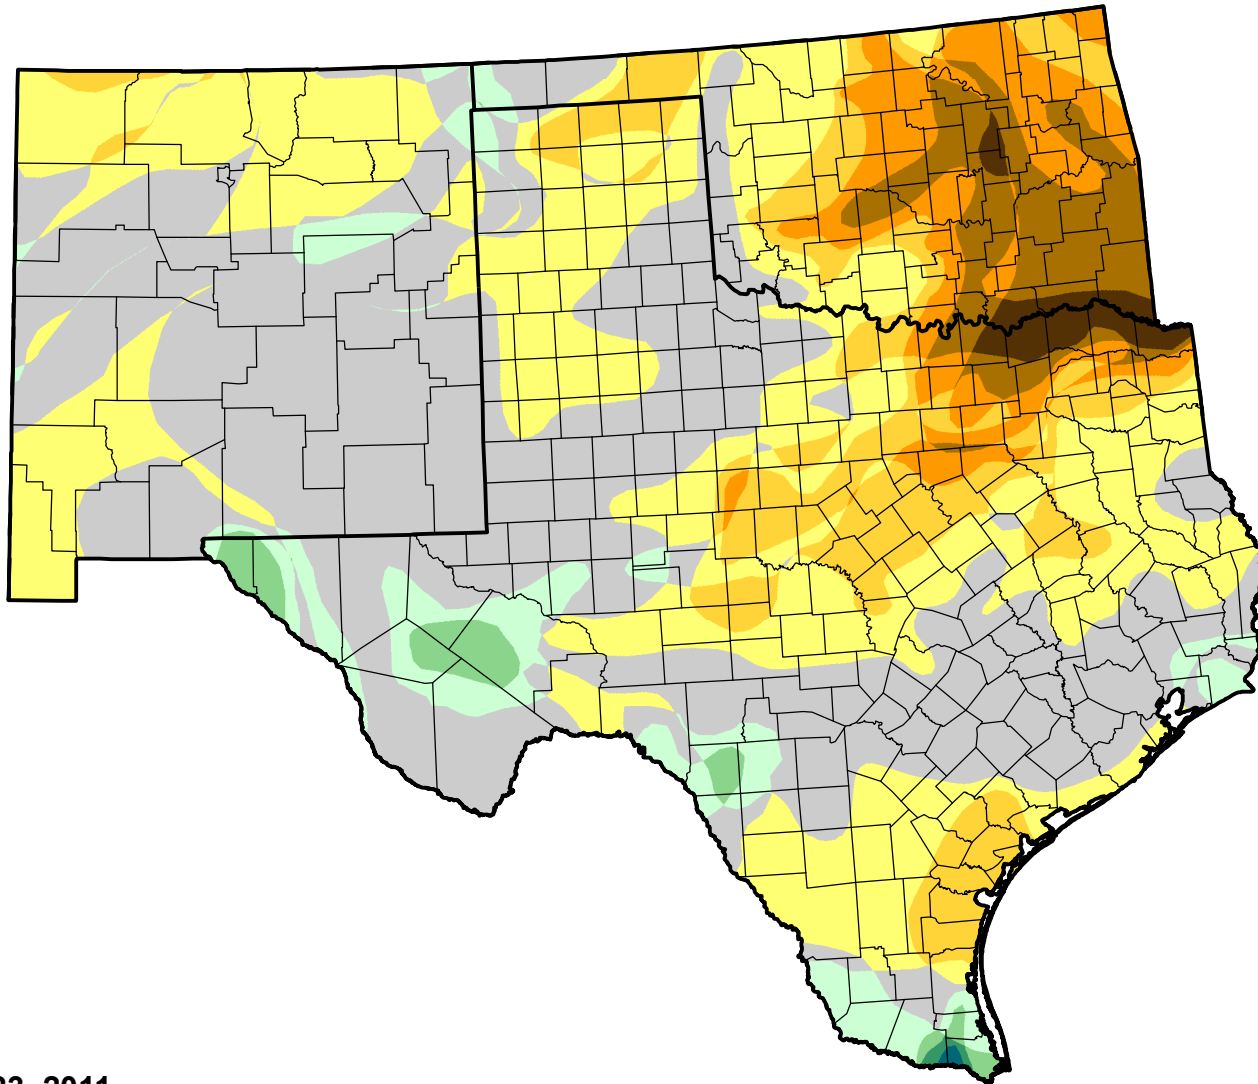

# U.S. Drought Monitor Class Change - Southern Plains RDEWS

13 Week

August 23, 2011  
compared to  
May 26, 2011

[droughtmonitor.unl.edu](http://droughtmonitor.unl.edu)

-  5 Class Degradation
-  4 Class Degradation
-  3 Class Degradation
-  2 Class Degradation
-  1 Class Degradation
-  No Change
-  1 Class Improvement
-  2 Class Improvement
-  3 Class Improvement
-  4 Class Improvement
-  5 Class Improvement