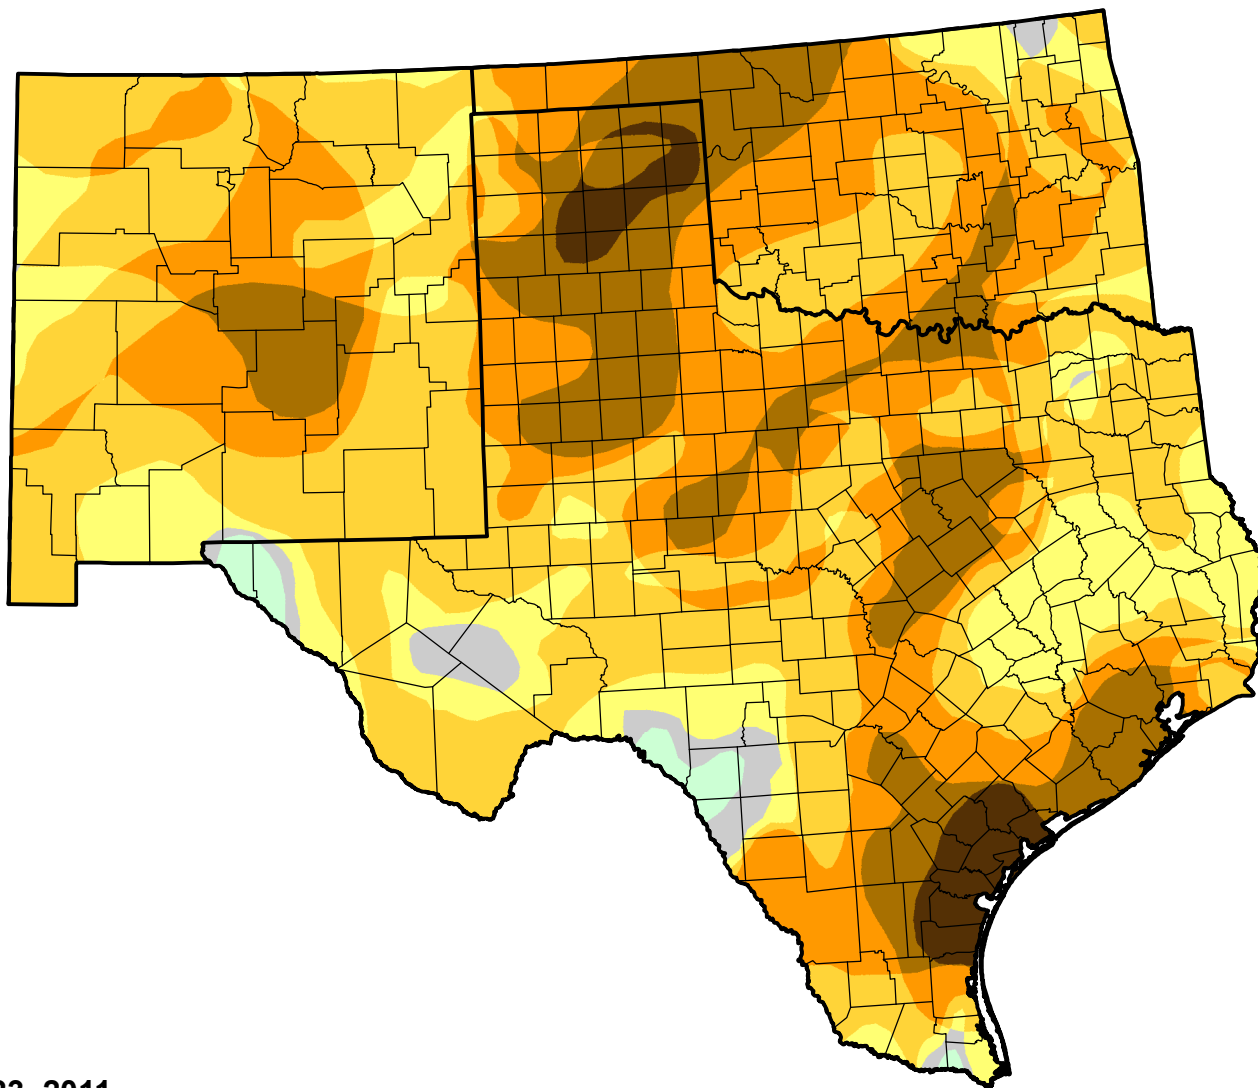

U.S. Drought Monitor Class Change - Southern Plains RDEWS

26 Week

August 23, 2011
compared to
February 24, 2011

droughtmonitor.unl.edu

-  5 Class Degradation
-  4 Class Degradation
-  3 Class Degradation
-  2 Class Degradation
-  1 Class Degradation
-  No Change
-  1 Class Improvement
-  2 Class Improvement
-  3 Class Improvement
-  4 Class Improvement
-  5 Class Improvement