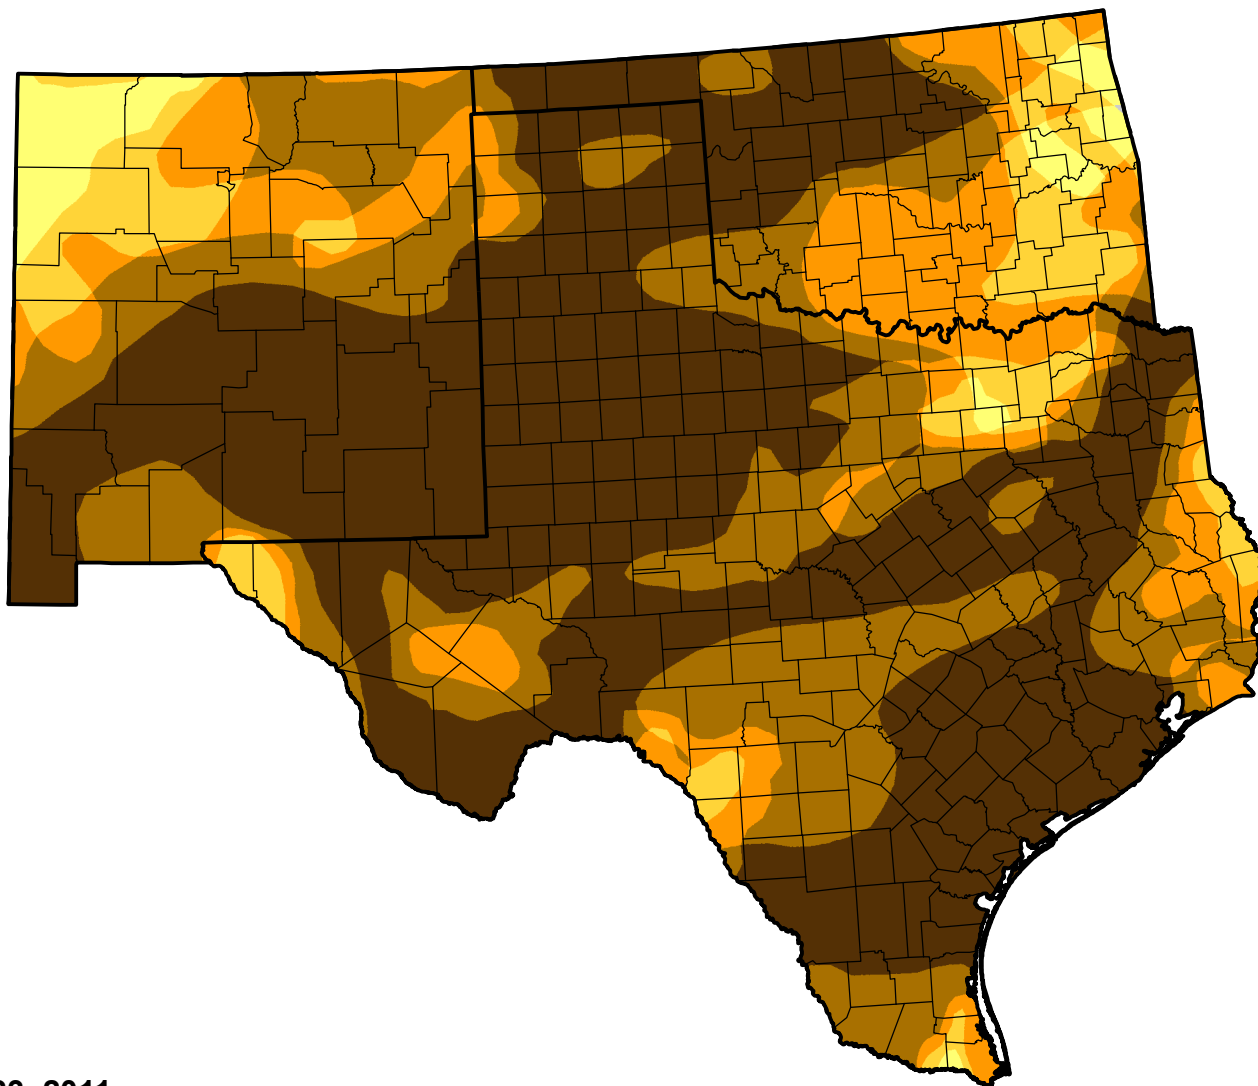

U.S. Drought Monitor Class Change - Southern Plains RDEWS

52 Week

August 23, 2011
compared to
August 26, 2010

droughtmonitor.unl.edu

- | | |
|---|---------------------|
|  | 5 Class Degradation |
|  | 4 Class Degradation |
|  | 3 Class Degradation |
|  | 2 Class Degradation |
|  | 1 Class Degradation |
|  | No Change |
|  | 1 Class Improvement |
|  | 2 Class Improvement |
|  | 3 Class Improvement |
|  | 4 Class Improvement |
|  | 5 Class Improvement |