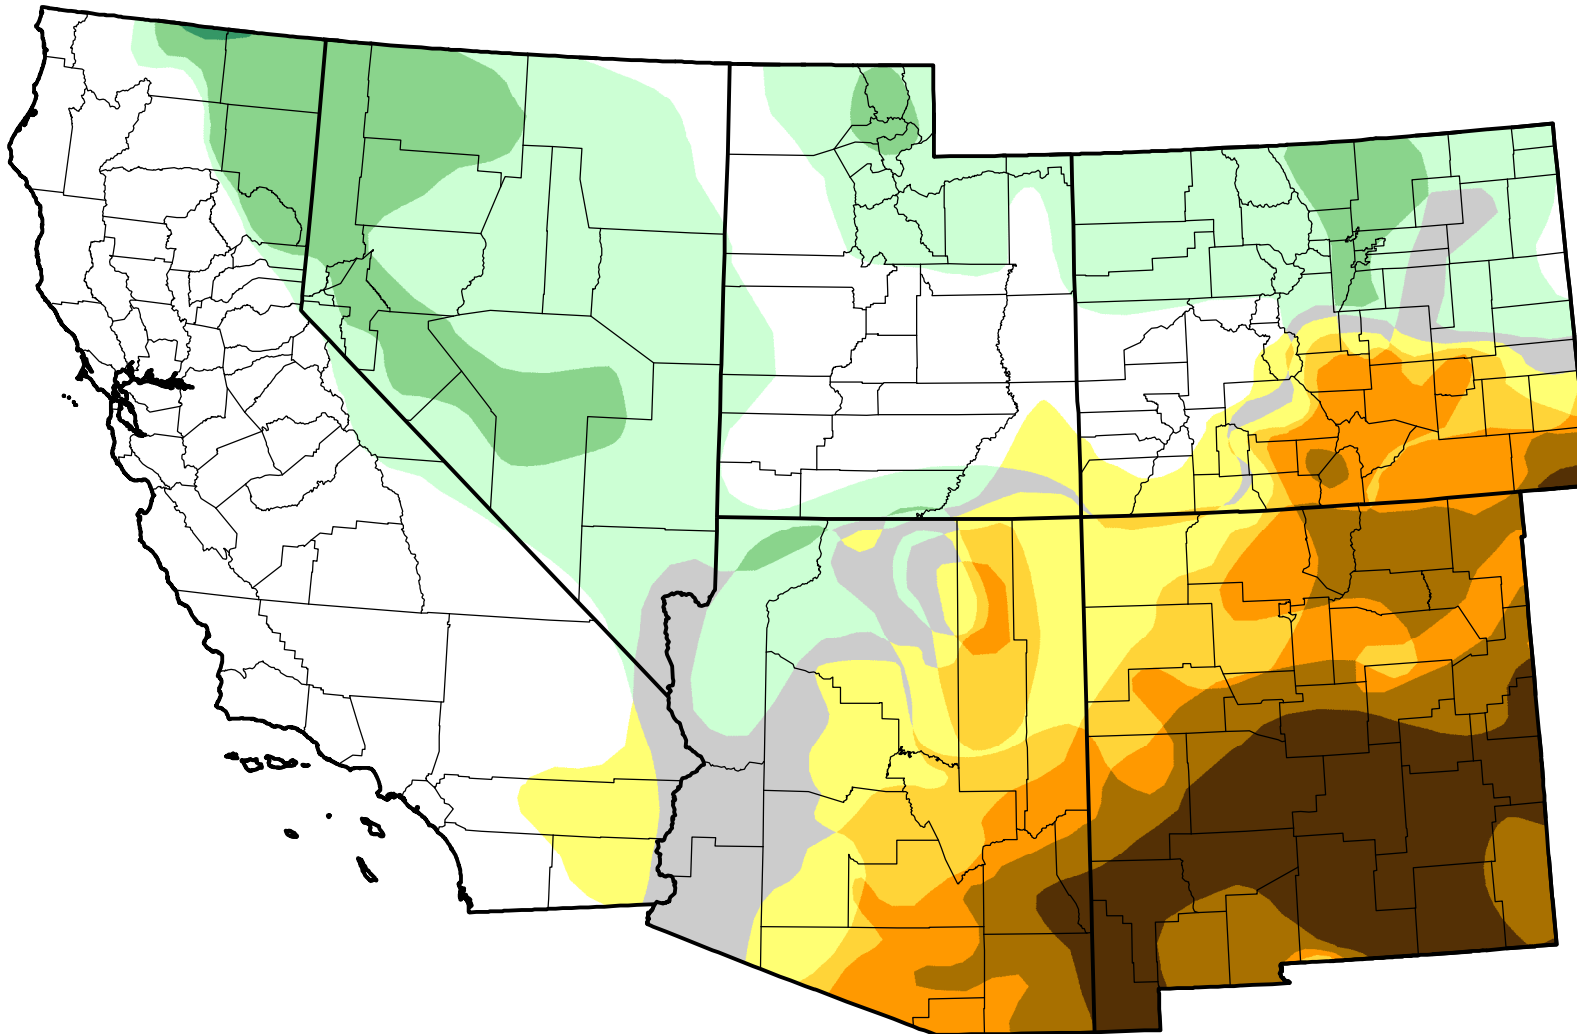

# U.S. Drought Monitor Class Change - Southwest

## Start of Water Year

August 23, 2011  
compared to  
September 30, 2010

[droughtmonitor.unl.edu](http://droughtmonitor.unl.edu)

-  5 Class Degradation
-  4 Class Degradation
-  3 Class Degradation
-  2 Class Degradation
-  1 Class Degradation
-  No Change
-  1 Class Improvement
-  2 Class Improvement
-  3 Class Improvement
-  4 Class Improvement
-  5 Class Improvement