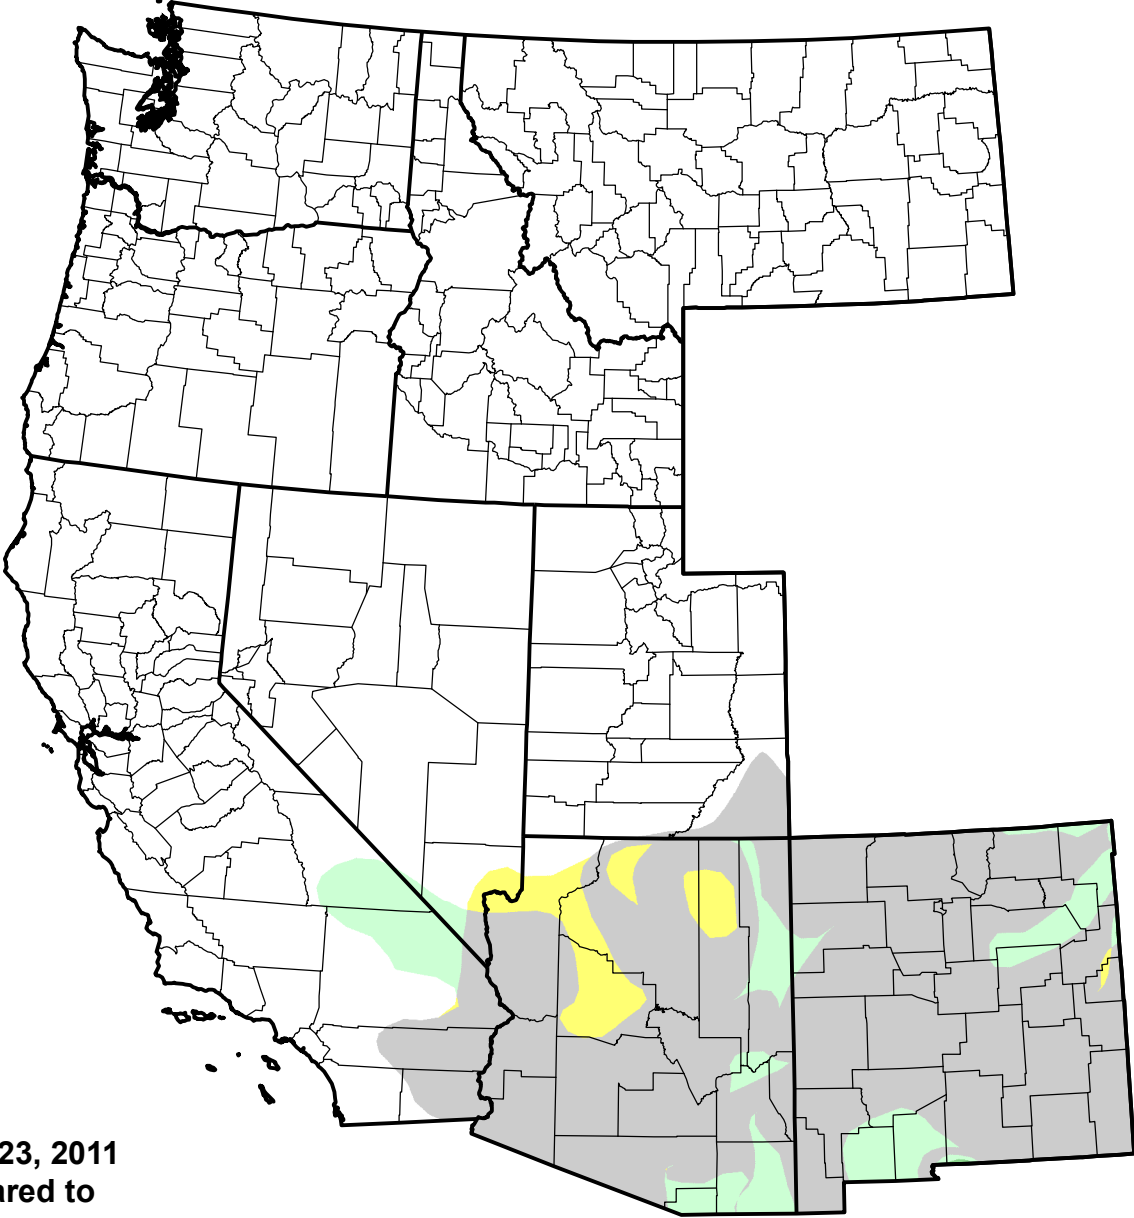

# U.S. Drought Monitor Class Change - West

## 4 Week

August 23, 2011  
compared to  
July 28, 2011

[droughtmonitor.unl.edu](http://droughtmonitor.unl.edu)

-  5 Class Degradation
-  4 Class Degradation
-  3 Class Degradation
-  2 Class Degradation
-  1 Class Degradation
-  No Change
-  1 Class Improvement
-  2 Class Improvement
-  3 Class Improvement
-  4 Class Improvement
-  5 Class Improvement