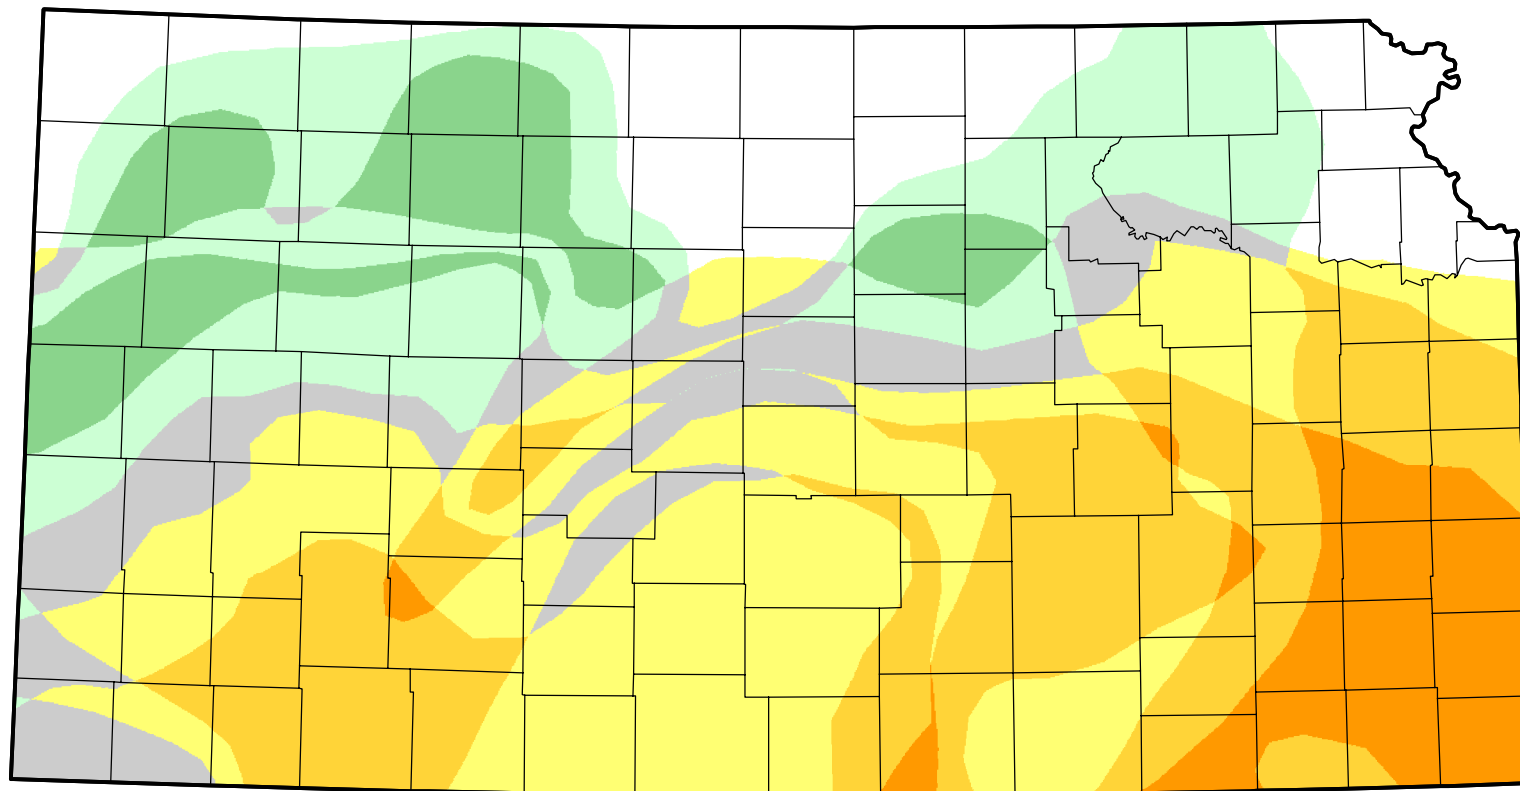

U.S. Drought Monitor Class Change - Kansas

13 Week

August 30, 2011
compared to
June 2, 2011

droughtmonitor.unl.edu

-  5 Class Degradation
-  4 Class Degradation
-  3 Class Degradation
-  2 Class Degradation
-  1 Class Degradation
-  No Change
-  1 Class Improvement
-  2 Class Improvement
-  3 Class Improvement
-  4 Class Improvement
-  5 Class Improvement