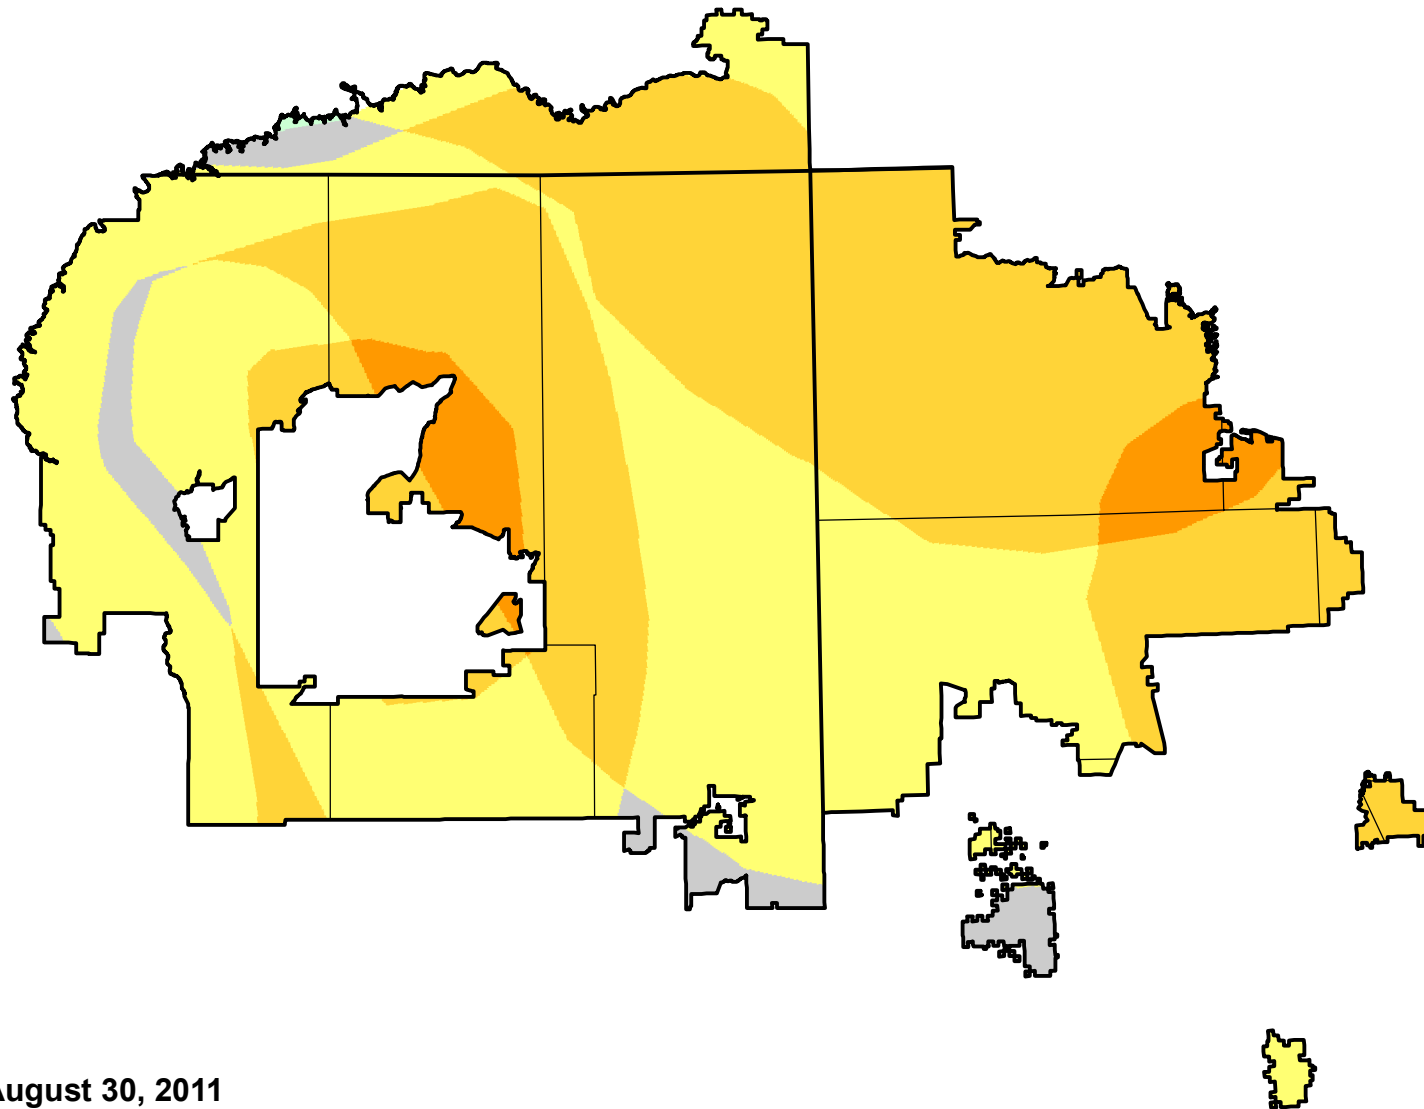

U.S. Drought Monitor Class Change - Navajo

26 Week

August 30, 2011
compared to
March 3, 2011

droughtmonitor.unl.edu

- | | |
|---|---------------------|
|  | 5 Class Degradation |
|  | 4 Class Degradation |
|  | 3 Class Degradation |
|  | 2 Class Degradation |
|  | 1 Class Degradation |
|  | No Change |
|  | 1 Class Improvement |
|  | 2 Class Improvement |
|  | 3 Class Improvement |
|  | 4 Class Improvement |
|  | 5 Class Improvement |