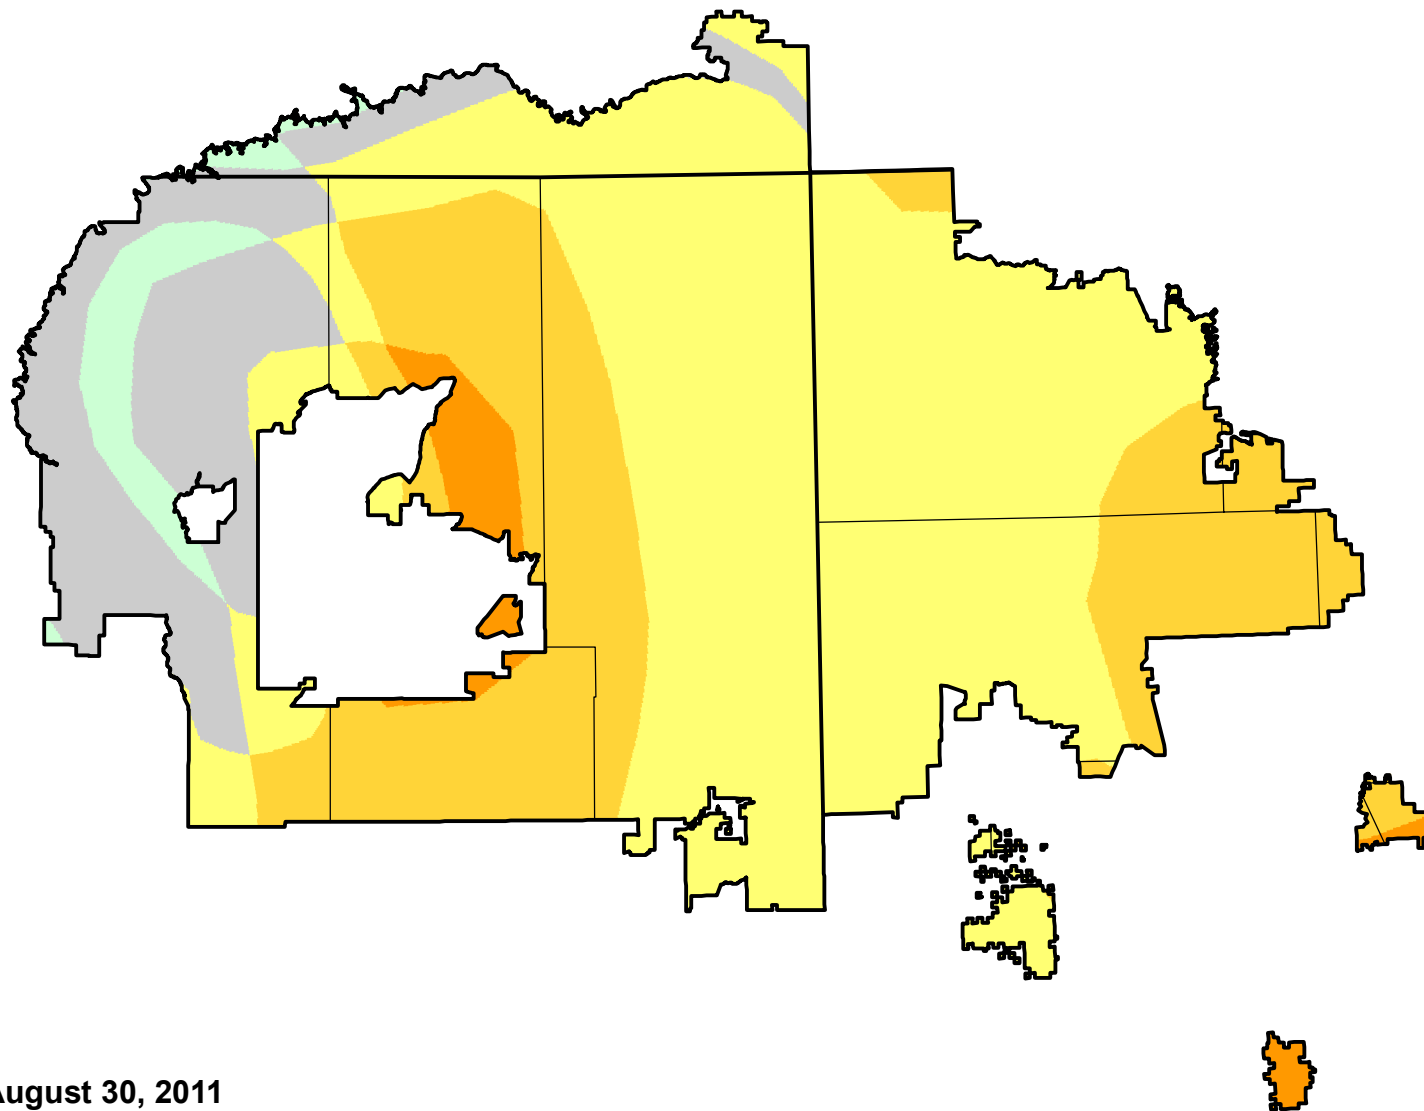

U.S. Drought Monitor Class Change - Navajo

52 Week

August 30, 2011
compared to
September 2, 2010

droughtmonitor.unl.edu

- | | |
|---|---------------------|
|  | 5 Class Degradation |
|  | 4 Class Degradation |
|  | 3 Class Degradation |
|  | 2 Class Degradation |
|  | 1 Class Degradation |
|  | No Change |
|  | 1 Class Improvement |
|  | 2 Class Improvement |
|  | 3 Class Improvement |
|  | 4 Class Improvement |
|  | 5 Class Improvement |