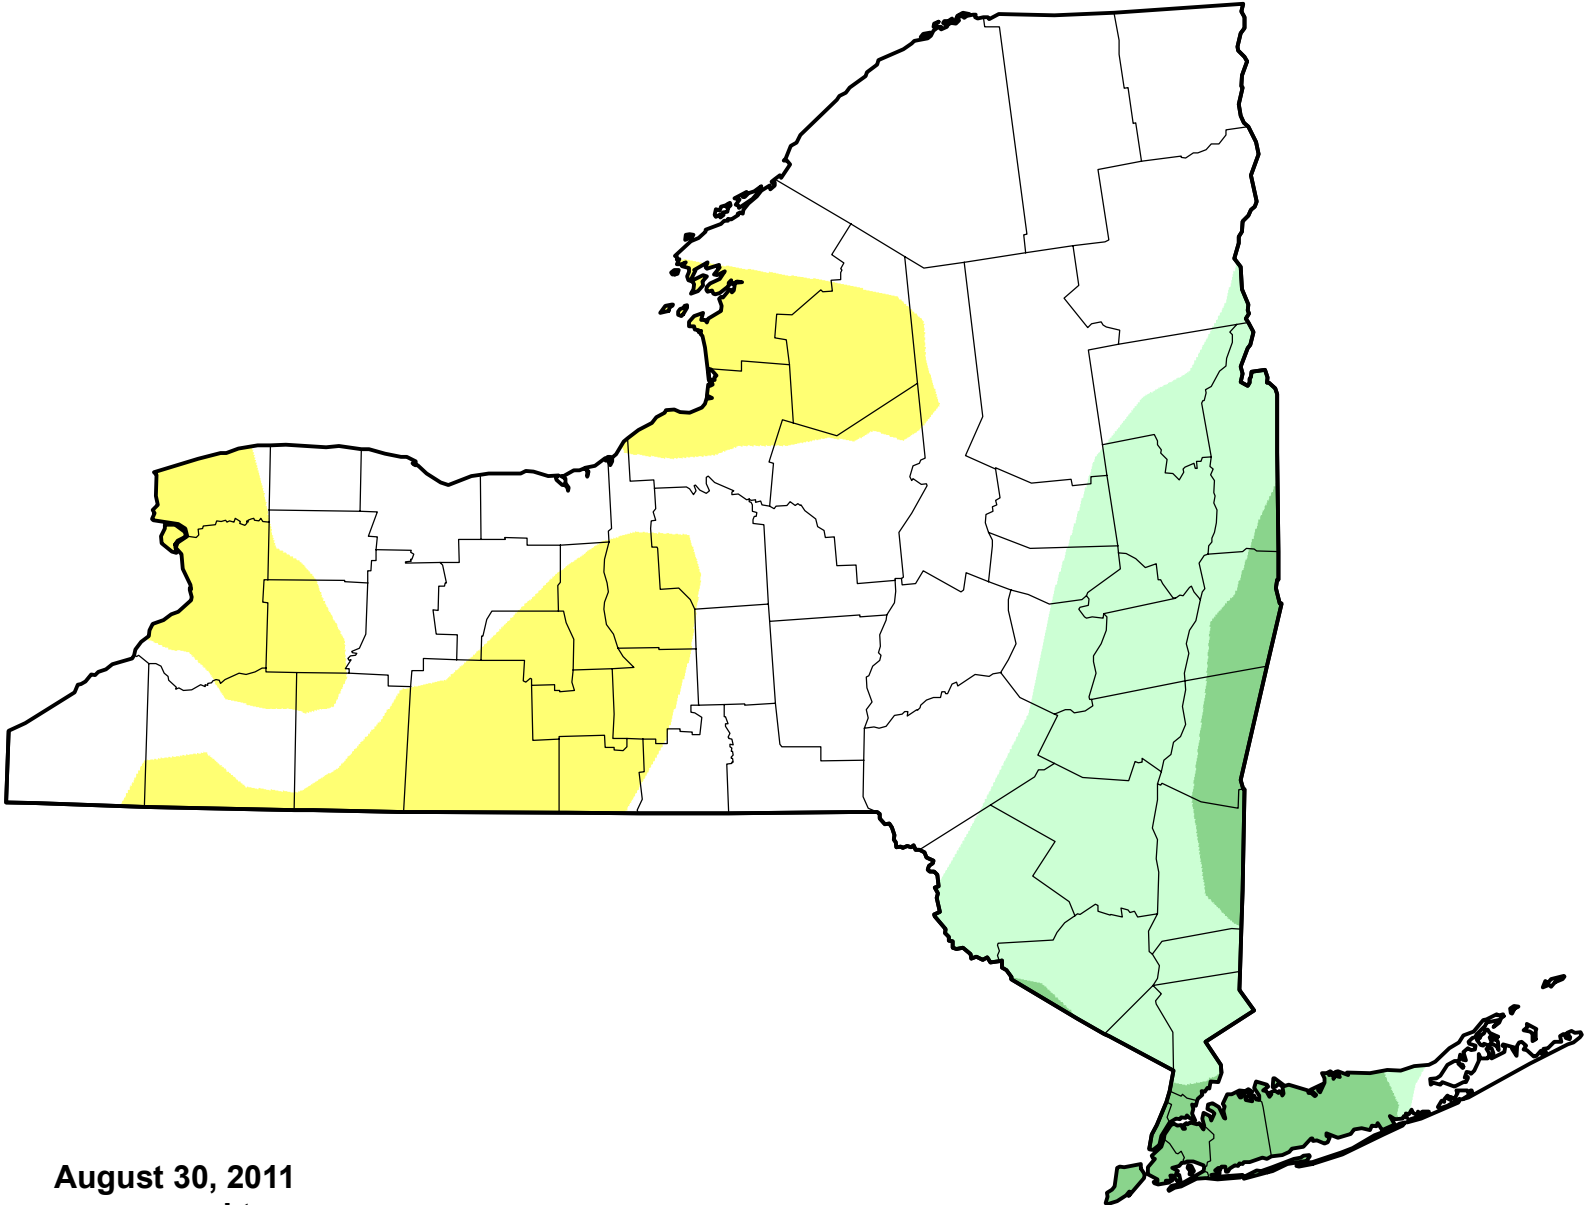

U.S. Drought Monitor Class Change - New York

Start of Water Year

August 30, 2011
compared to
September 30, 2010

droughtmonitor.unl.edu

- 5 Class Degradation
- 4 Class Degradation
- 3 Class Degradation
- 2 Class Degradation
- 1 Class Degradation
- No Change
- 1 Class Improvement
- 2 Class Improvement
- 3 Class Improvement
- 4 Class Improvement
- 5 Class Improvement