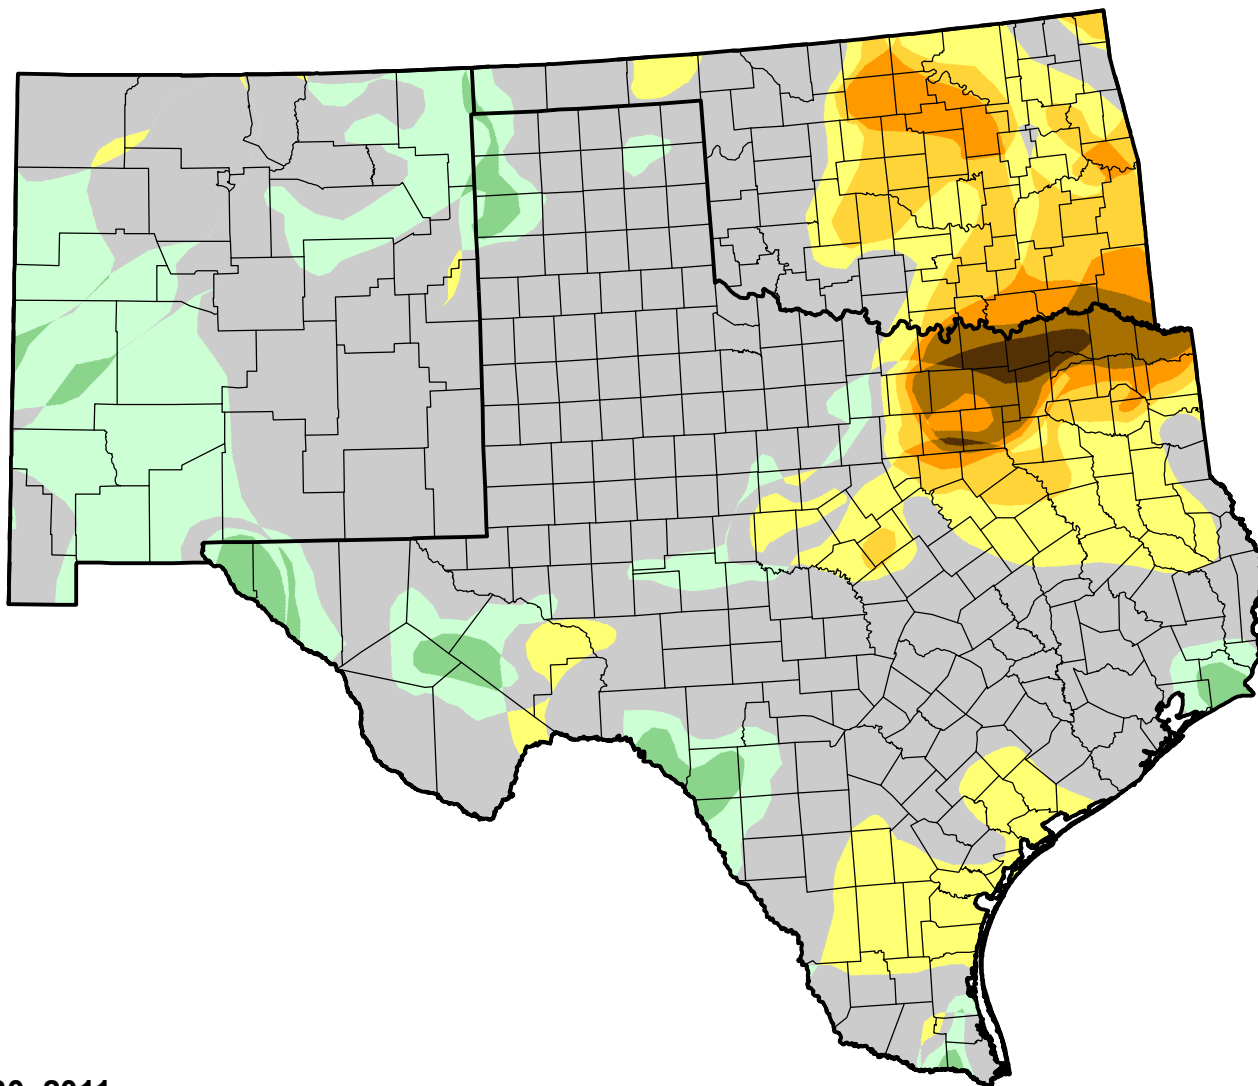

U.S. Drought Monitor Class Change - Southern Plains RDEWS

8 Week

August 30, 2011
compared to
July 7, 2011

droughtmonitor.unl.edu

-  5 Class Degradation
-  4 Class Degradation
-  3 Class Degradation
-  2 Class Degradation
-  1 Class Degradation
-  No Change
-  1 Class Improvement
-  2 Class Improvement
-  3 Class Improvement
-  4 Class Improvement
-  5 Class Improvement