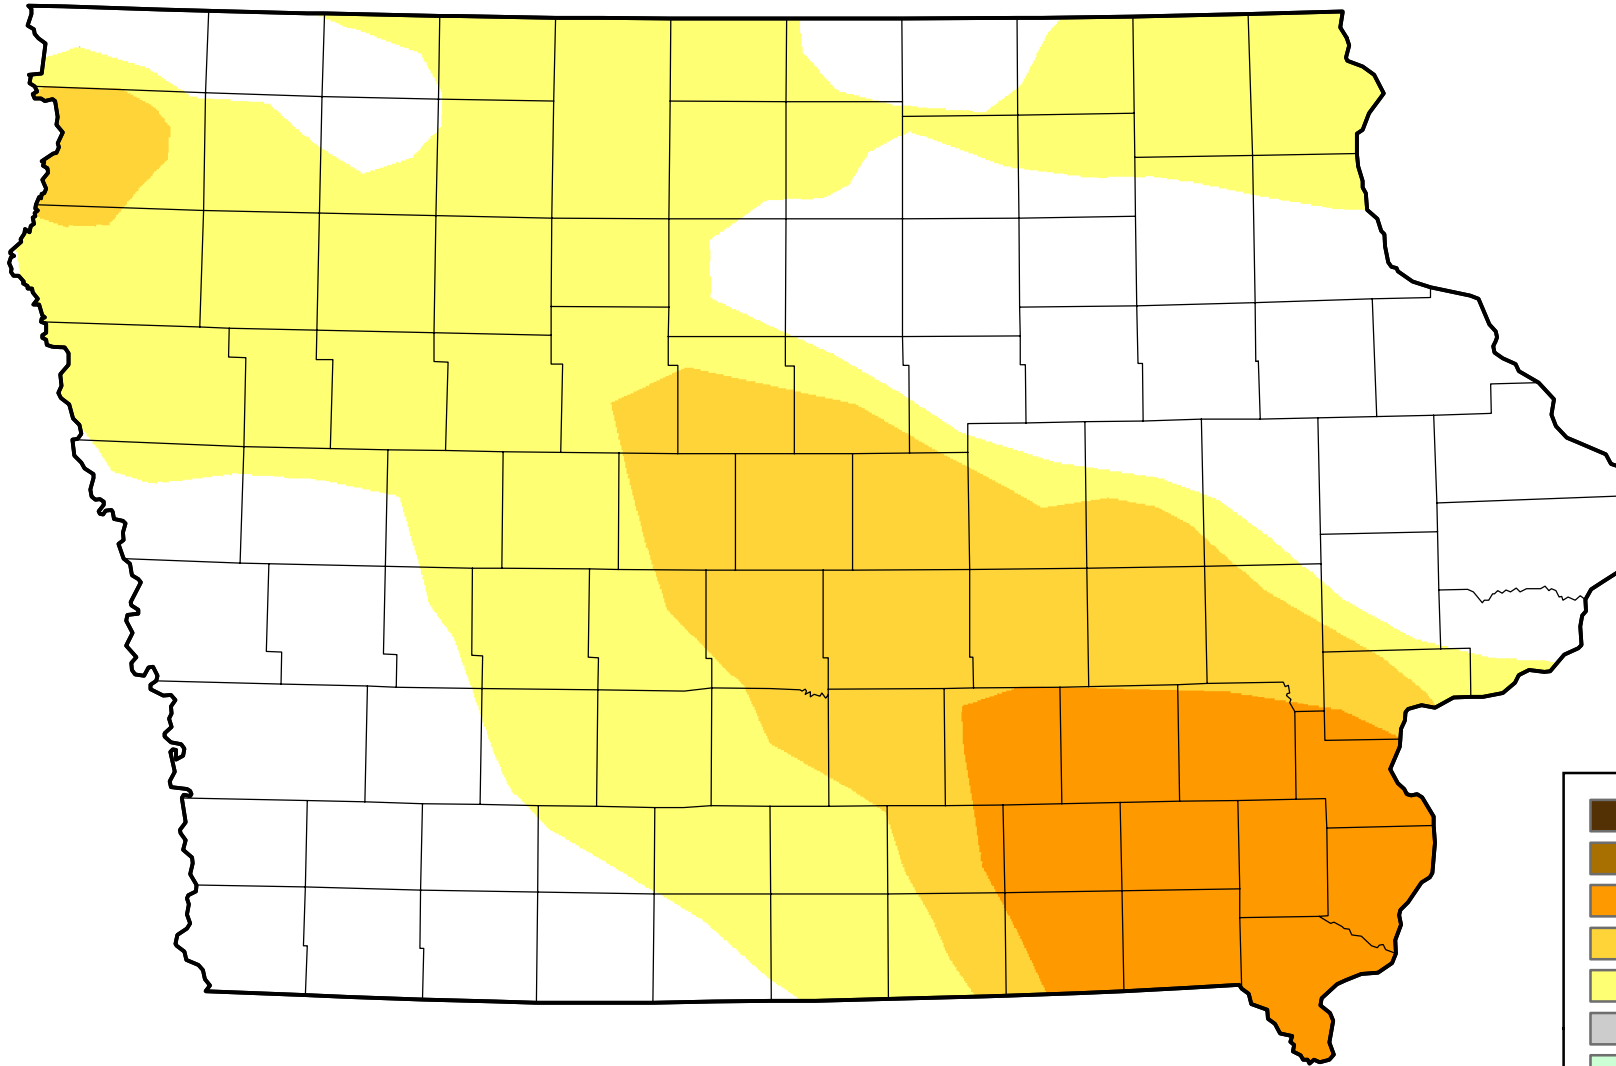

U.S. Drought Monitor Class Change - Iowa 13 Week

September 6, 2011
compared to
June 9, 2011

droughtmonitor.unl.edu

- | | |
|---|---------------------|
|  | 5 Class Degradation |
|  | 4 Class Degradation |
|  | 3 Class Degradation |
|  | 2 Class Degradation |
|  | 1 Class Degradation |
|  | No Change |
|  | 1 Class Improvement |
|  | 2 Class Improvement |
|  | 3 Class Improvement |
|  | 4 Class Improvement |
|  | 5 Class Improvement |