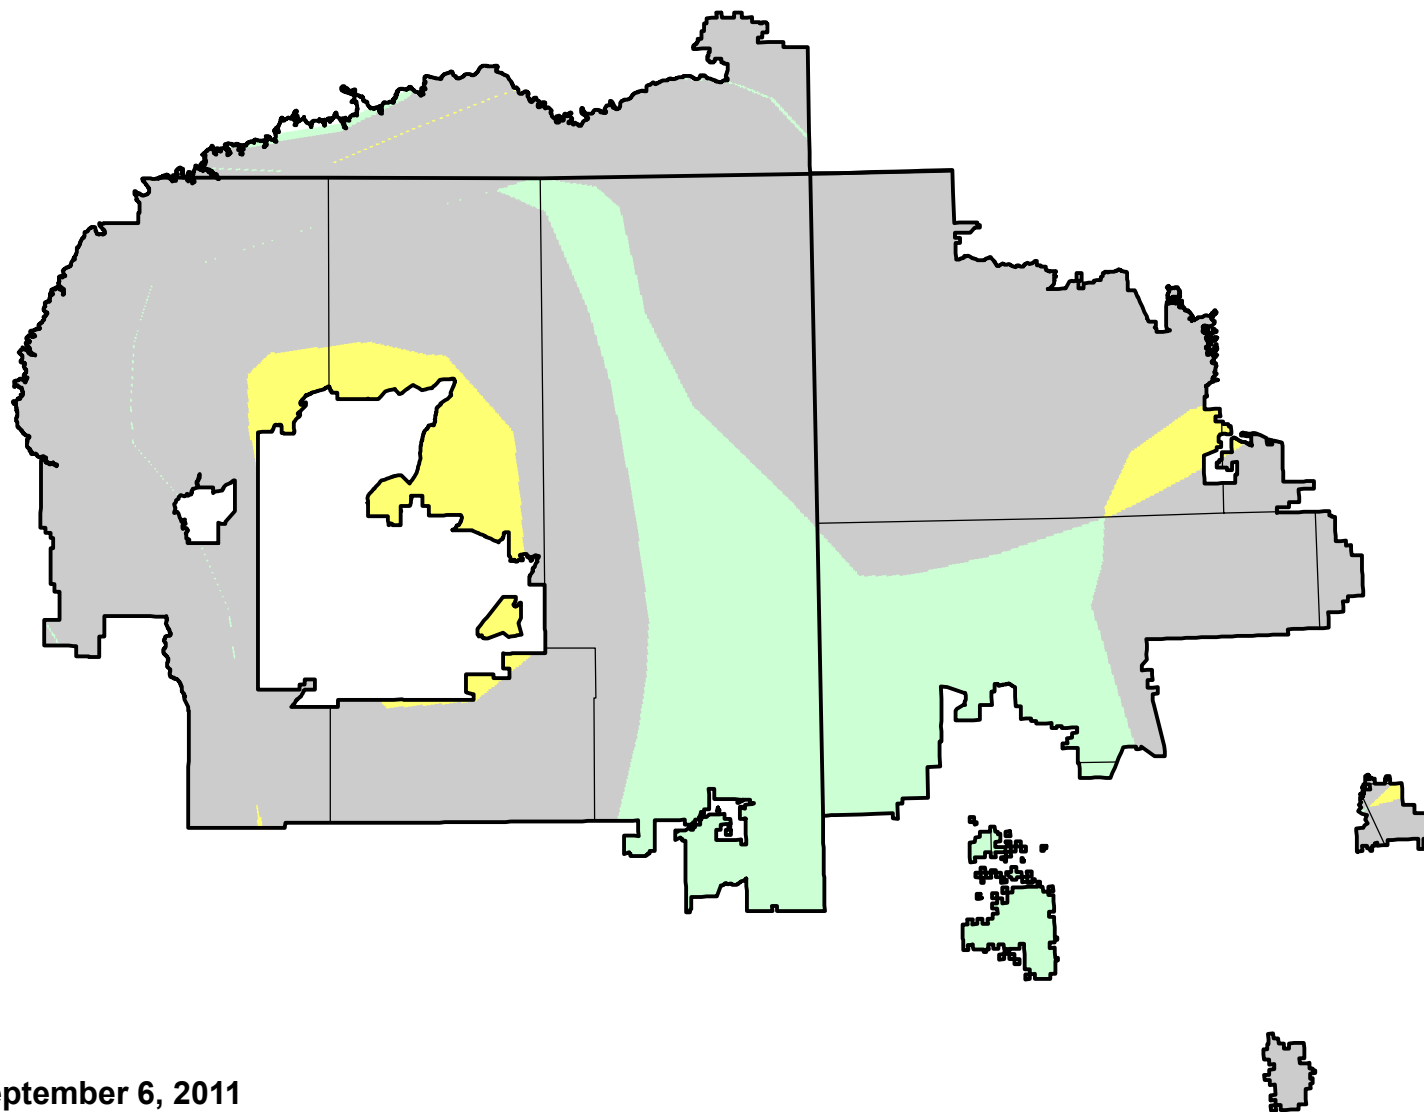

U.S. Drought Monitor Class Change - Navajo

8 Week

September 6, 2011
compared to
July 14, 2011

droughtmonitor.unl.edu

- | | |
|---|---------------------|
|  | 5 Class Degradation |
|  | 4 Class Degradation |
|  | 3 Class Degradation |
|  | 2 Class Degradation |
|  | 1 Class Degradation |
|  | No Change |
|  | 1 Class Improvement |
|  | 2 Class Improvement |
|  | 3 Class Improvement |
|  | 4 Class Improvement |
|  | 5 Class Improvement |