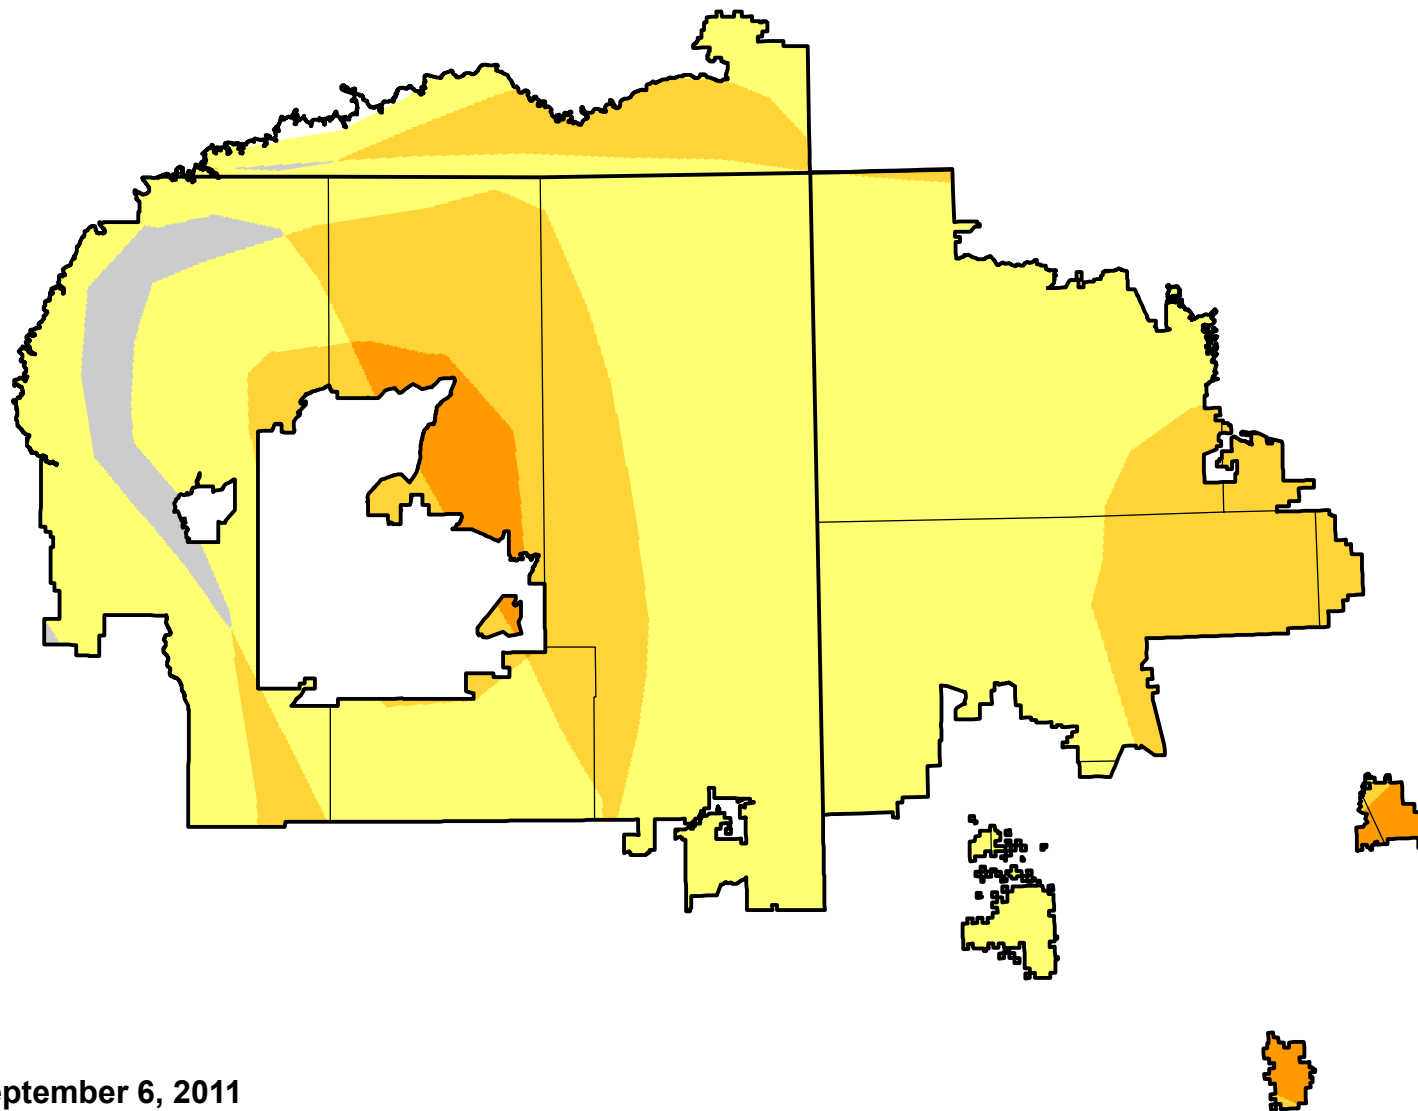

U.S. Drought Monitor Class Change - Navajo

Start of Calendar Year

September 6, 2011
compared to
January 6, 2011

droughtmonitor.unl.edu

-  5 Class Degradation
-  4 Class Degradation
-  3 Class Degradation
-  2 Class Degradation
-  1 Class Degradation
-  No Change
-  1 Class Improvement
-  2 Class Improvement
-  3 Class Improvement
-  4 Class Improvement
-  5 Class Improvement