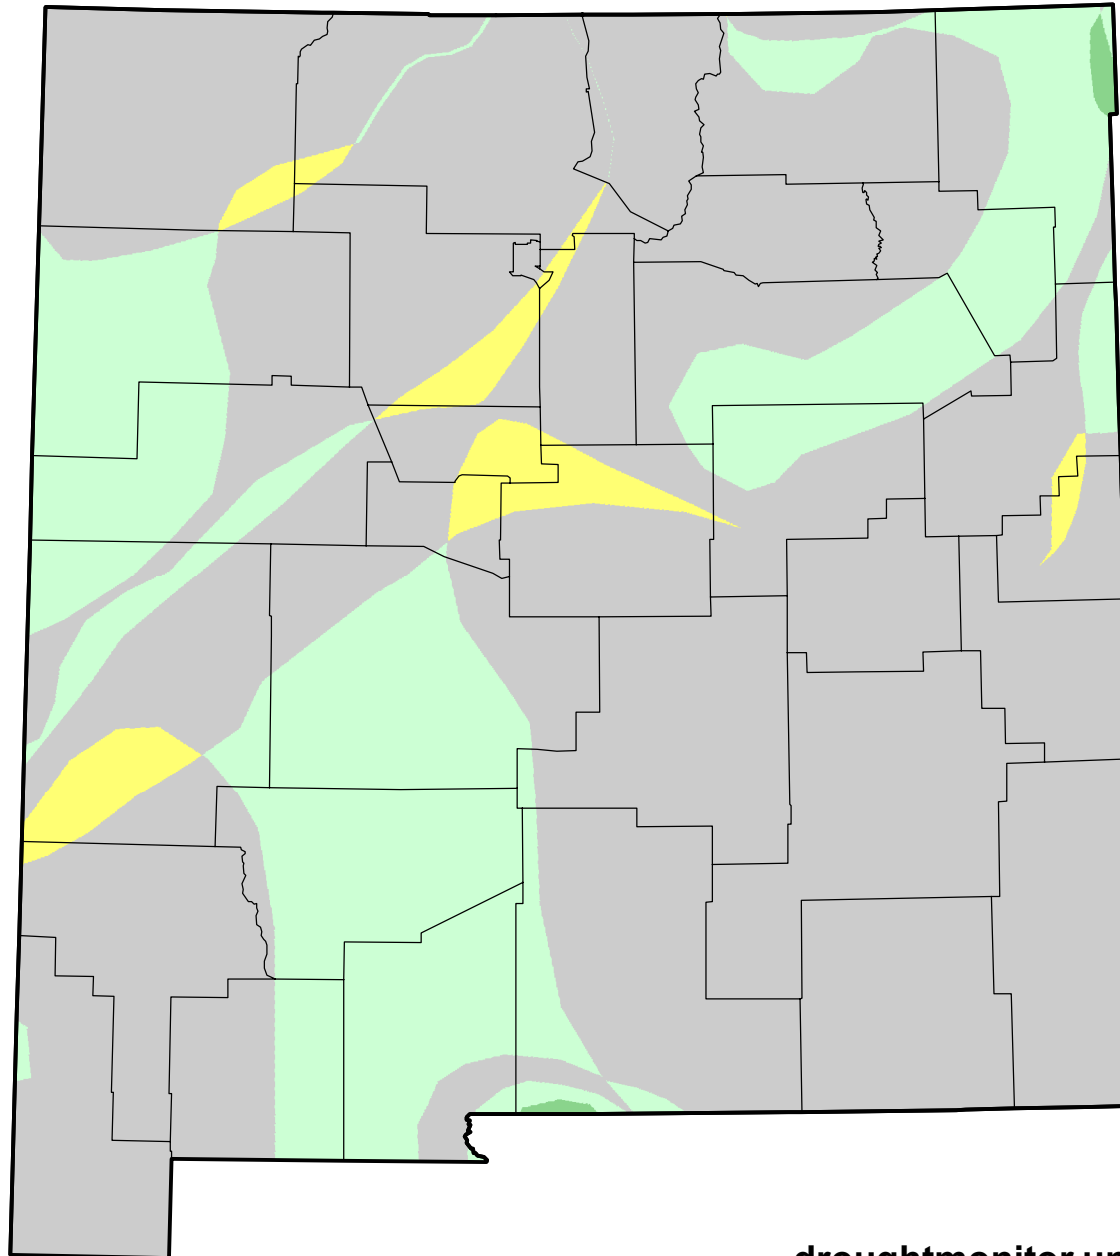

# U.S. Drought Monitor Class Change - New Mexico

## 8 Week

September 6, 2011  
compared to  
July 14, 2011

[droughtmonitor.unl.edu](http://droughtmonitor.unl.edu)

-  5 Class Degradation
-  4 Class Degradation
-  3 Class Degradation
-  2 Class Degradation
-  1 Class Degradation
-  No Change
-  1 Class Improvement
-  2 Class Improvement
-  3 Class Improvement
-  4 Class Improvement
-  5 Class Improvement