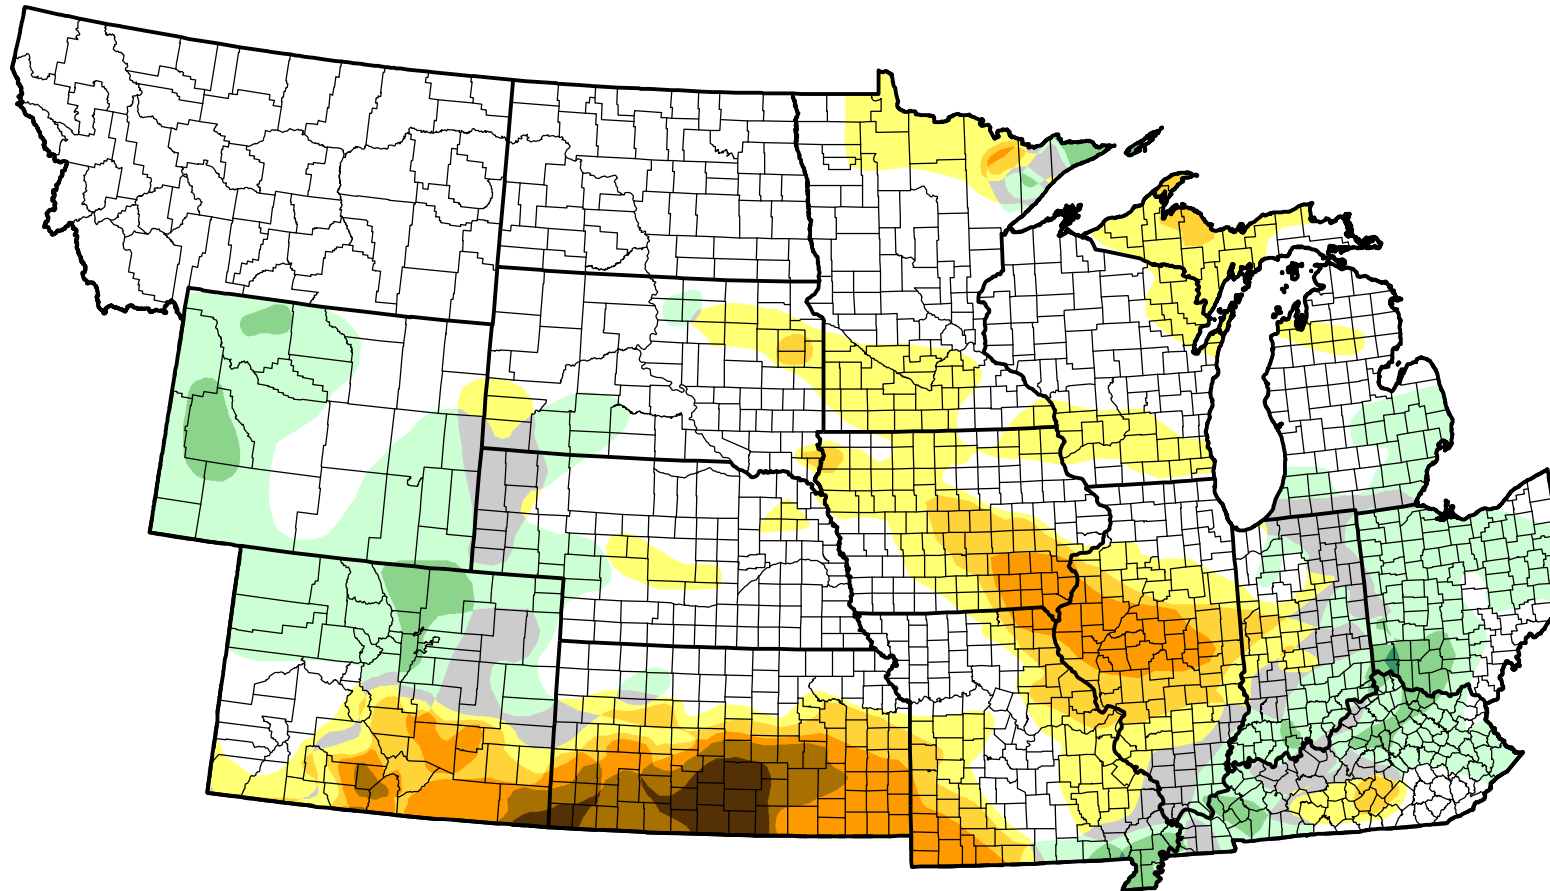

# U.S. Drought Monitor Class Change - NWS Central Start of Water Year

September 6, 2011  
compared to  
September 30, 2010

[droughtmonitor.unl.edu](http://droughtmonitor.unl.edu)

-  5 Class Degradation
-  4 Class Degradation
-  3 Class Degradation
-  2 Class Degradation
-  1 Class Degradation
-  No Change
-  1 Class Improvement
-  2 Class Improvement
-  3 Class Improvement
-  4 Class Improvement
-  5 Class Improvement