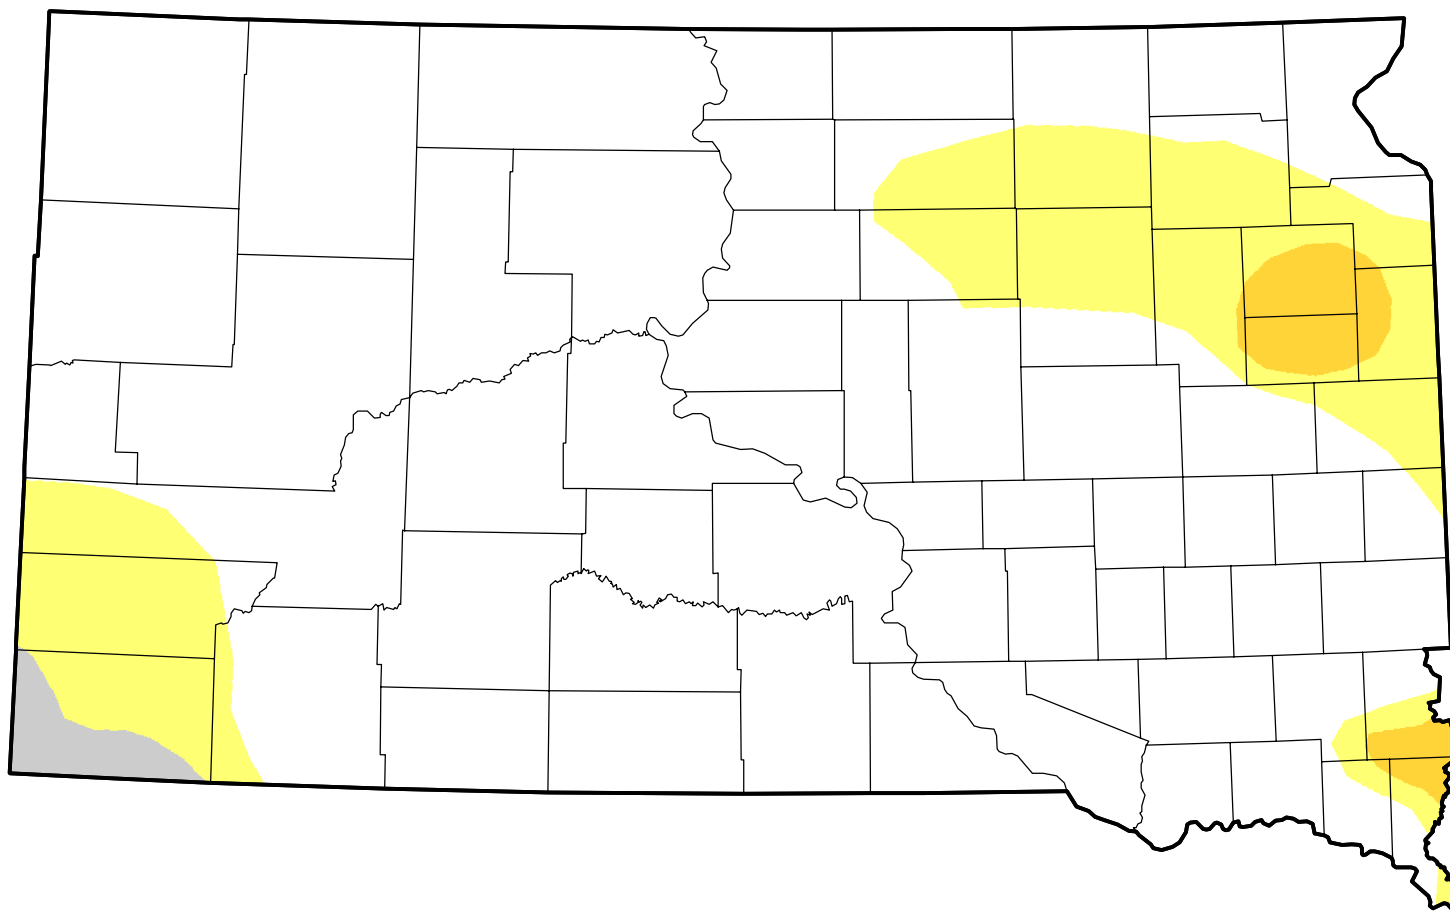

U.S. Drought Monitor Class Change - South Dakota

Start of Calendar Year

September 6, 2011
compared to
January 6, 2011

droughtmonitor.unl.edu

-  5 Class Degradation
-  4 Class Degradation
-  3 Class Degradation
-  2 Class Degradation
-  1 Class Degradation
-  No Change
-  1 Class Improvement
-  2 Class Improvement
-  3 Class Improvement
-  4 Class Improvement
-  5 Class Improvement