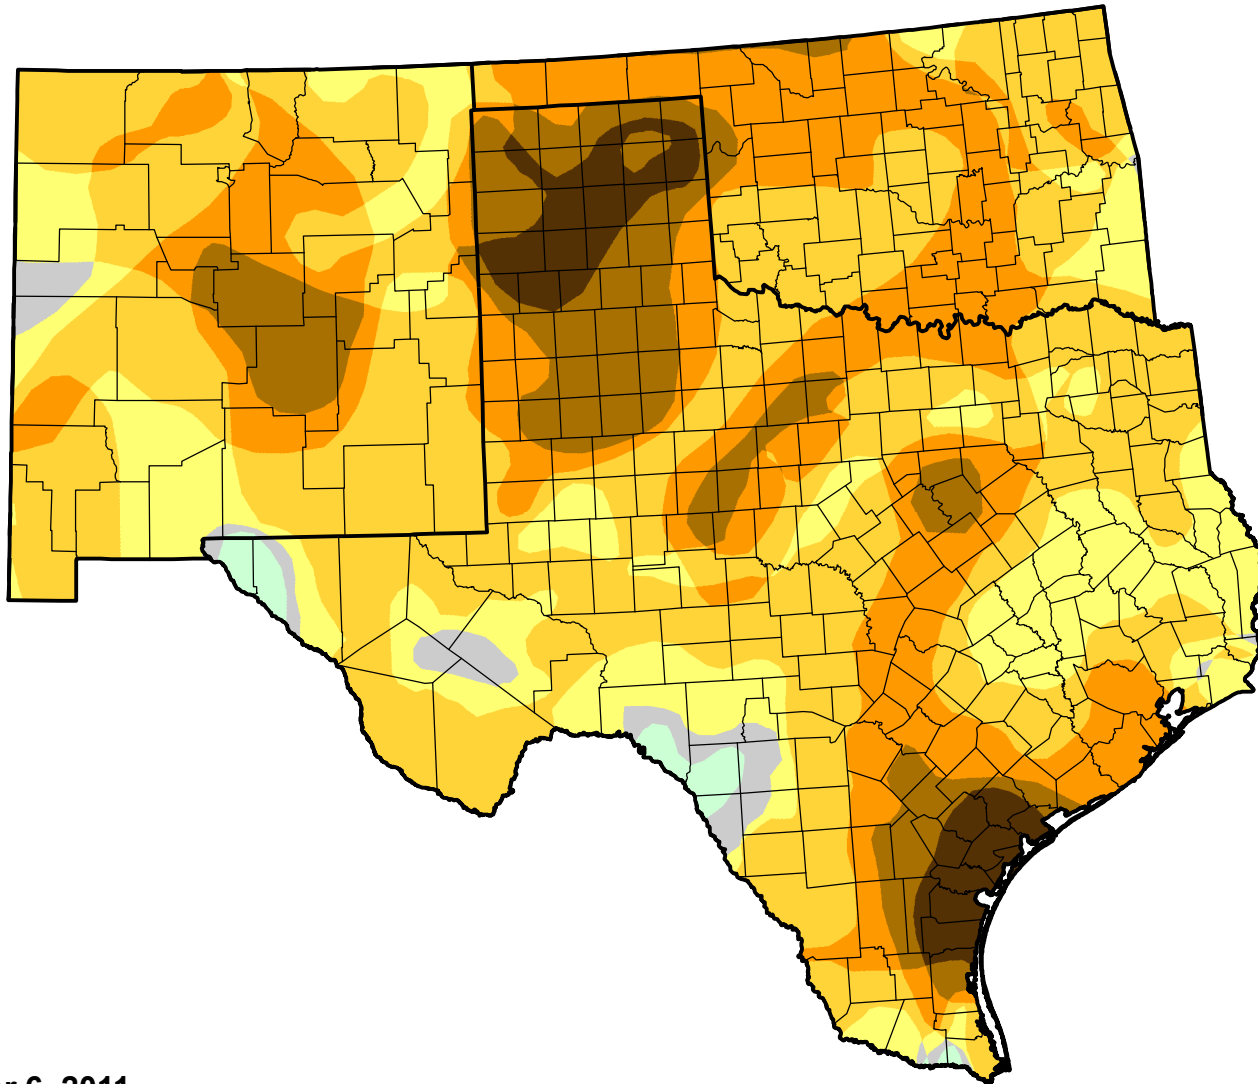

U.S. Drought Monitor Class Change - Southern Plains RDEWS

26 Week

September 6, 2011
compared to
March 10, 2011

droughtmonitor.unl.edu