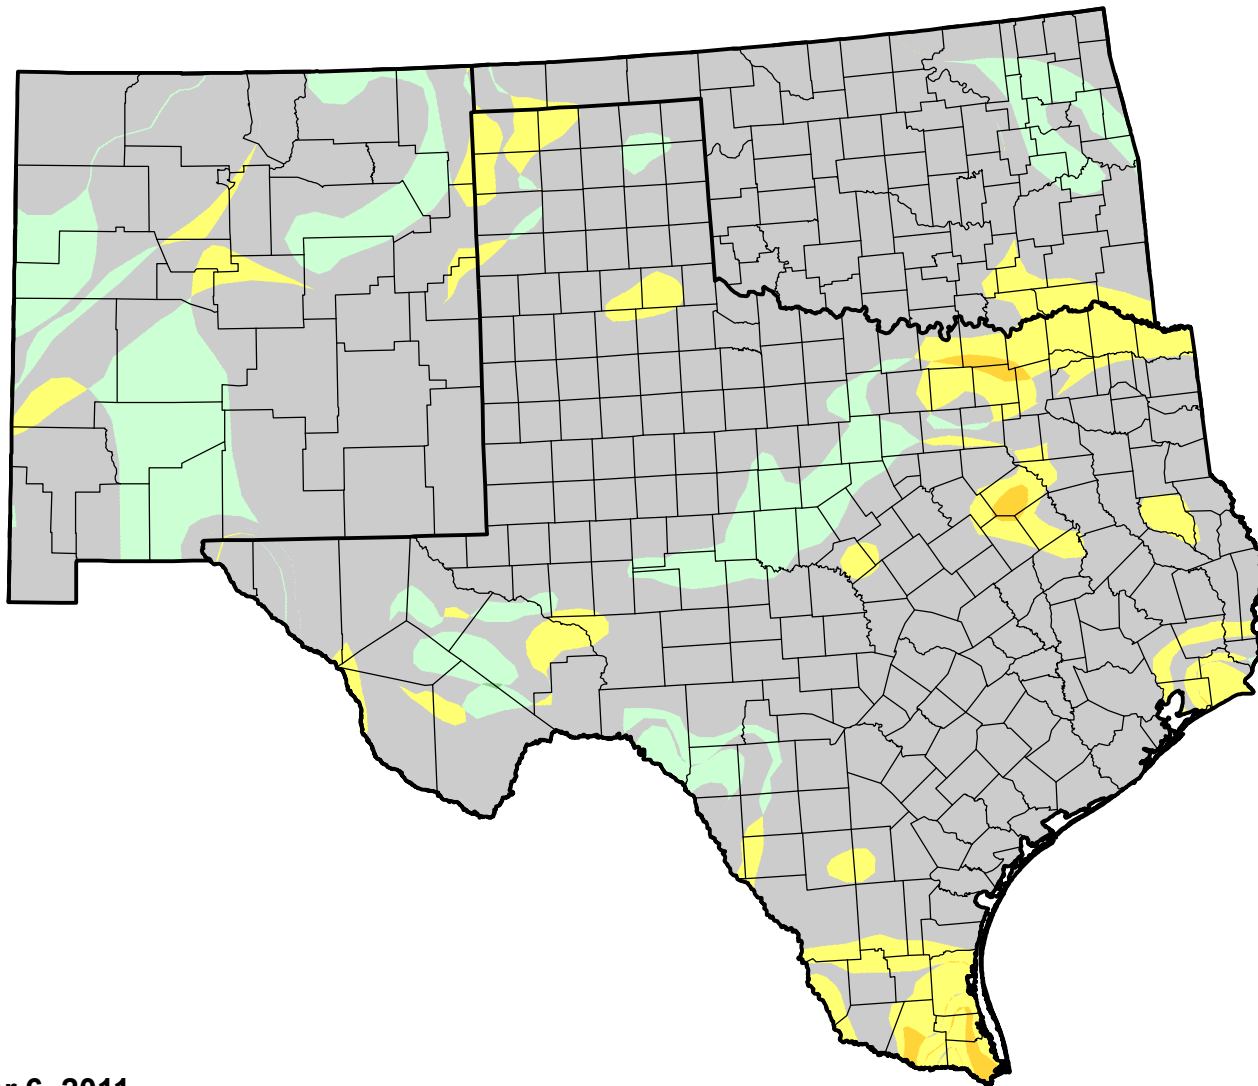

U.S. Drought Monitor Class Change - Southern Plains RDEWS

4 Week

September 6, 2011
compared to
August 11, 2011

droughtmonitor.unl.edu

- | | |
|---|---------------------|
|  | 5 Class Degradation |
|  | 4 Class Degradation |
|  | 3 Class Degradation |
|  | 2 Class Degradation |
|  | 1 Class Degradation |
|  | No Change |
|  | 1 Class Improvement |
|  | 2 Class Improvement |
|  | 3 Class Improvement |
|  | 4 Class Improvement |
|  | 5 Class Improvement |