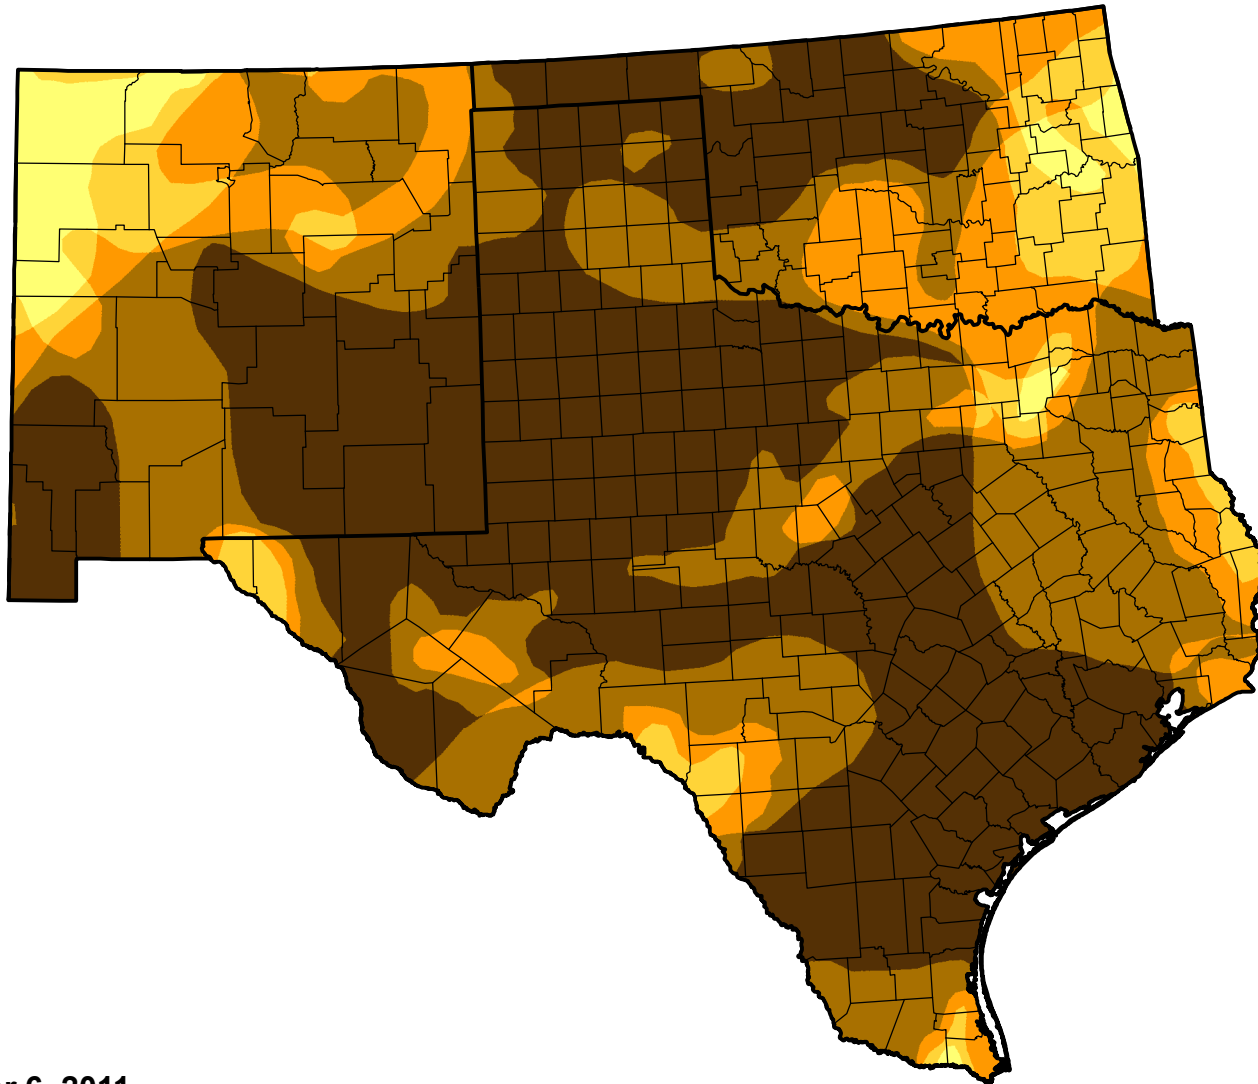

# U.S. Drought Monitor Class Change - Southern Plains RDEWS

52 Week

September 6, 2011  
compared to  
September 9, 2010

[droughtmonitor.unl.edu](http://droughtmonitor.unl.edu)

-  5 Class Degradation
-  4 Class Degradation
-  3 Class Degradation
-  2 Class Degradation
-  1 Class Degradation
-  No Change
-  1 Class Improvement
-  2 Class Improvement
-  3 Class Improvement
-  4 Class Improvement
-  5 Class Improvement