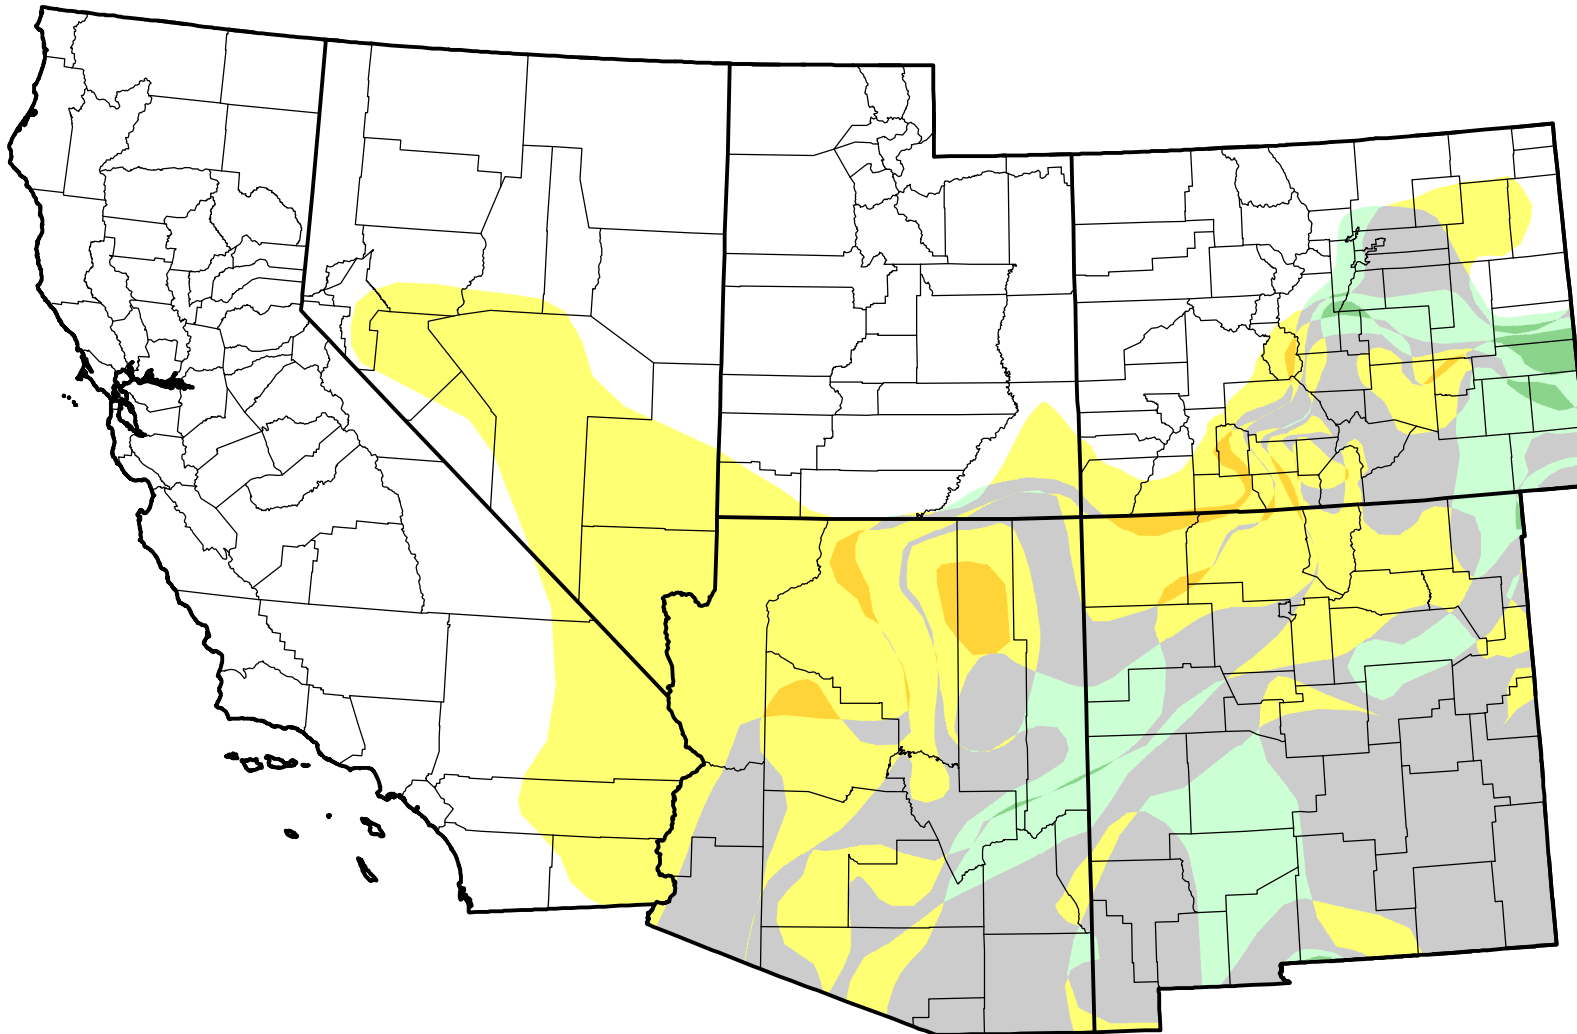

U.S. Drought Monitor Class Change - Southwest 13 Week

September 6, 2011
compared to
June 9, 2011

droughtmonitor.unl.edu

-  5 Class Degradation
-  4 Class Degradation
-  3 Class Degradation
-  2 Class Degradation
-  1 Class Degradation
-  No Change
-  1 Class Improvement
-  2 Class Improvement
-  3 Class Improvement
-  4 Class Improvement
-  5 Class Improvement