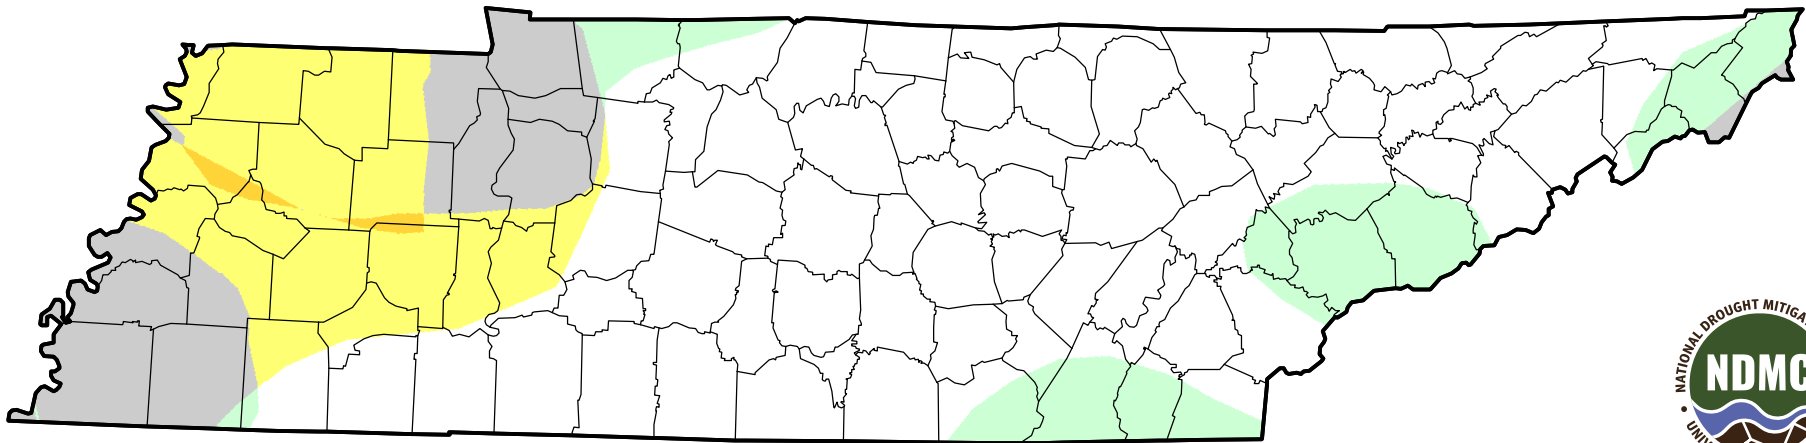

U.S. Drought Monitor Class Change - Tennessee

4 Week

September 6, 2011
compared to
August 11, 2011

droughtmonitor.unl.edu