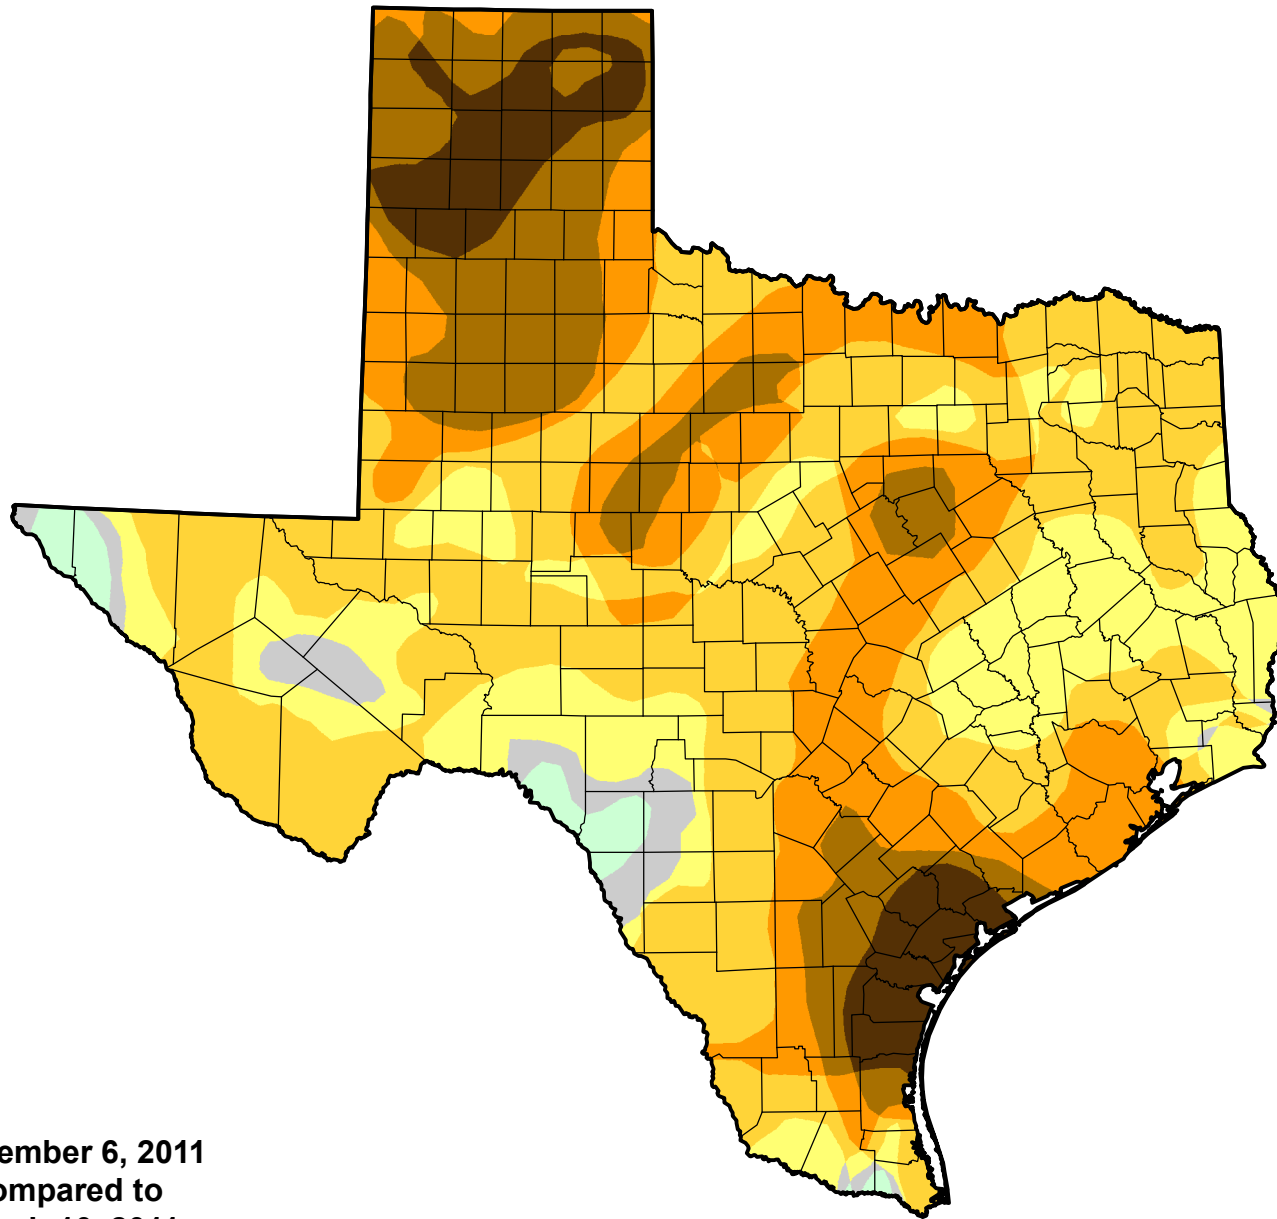

U.S. Drought Monitor Class Change - Texas

26 Week

September 6, 2011
compared to
March 10, 2011

droughtmonitor.unl.edu

- 5 Class Degradation
- 4 Class Degradation
- 3 Class Degradation
- 2 Class Degradation
- 1 Class Degradation
- No Change
- 1 Class Improvement
- 2 Class Improvement
- 3 Class Improvement
- 4 Class Improvement
- 5 Class Improvement