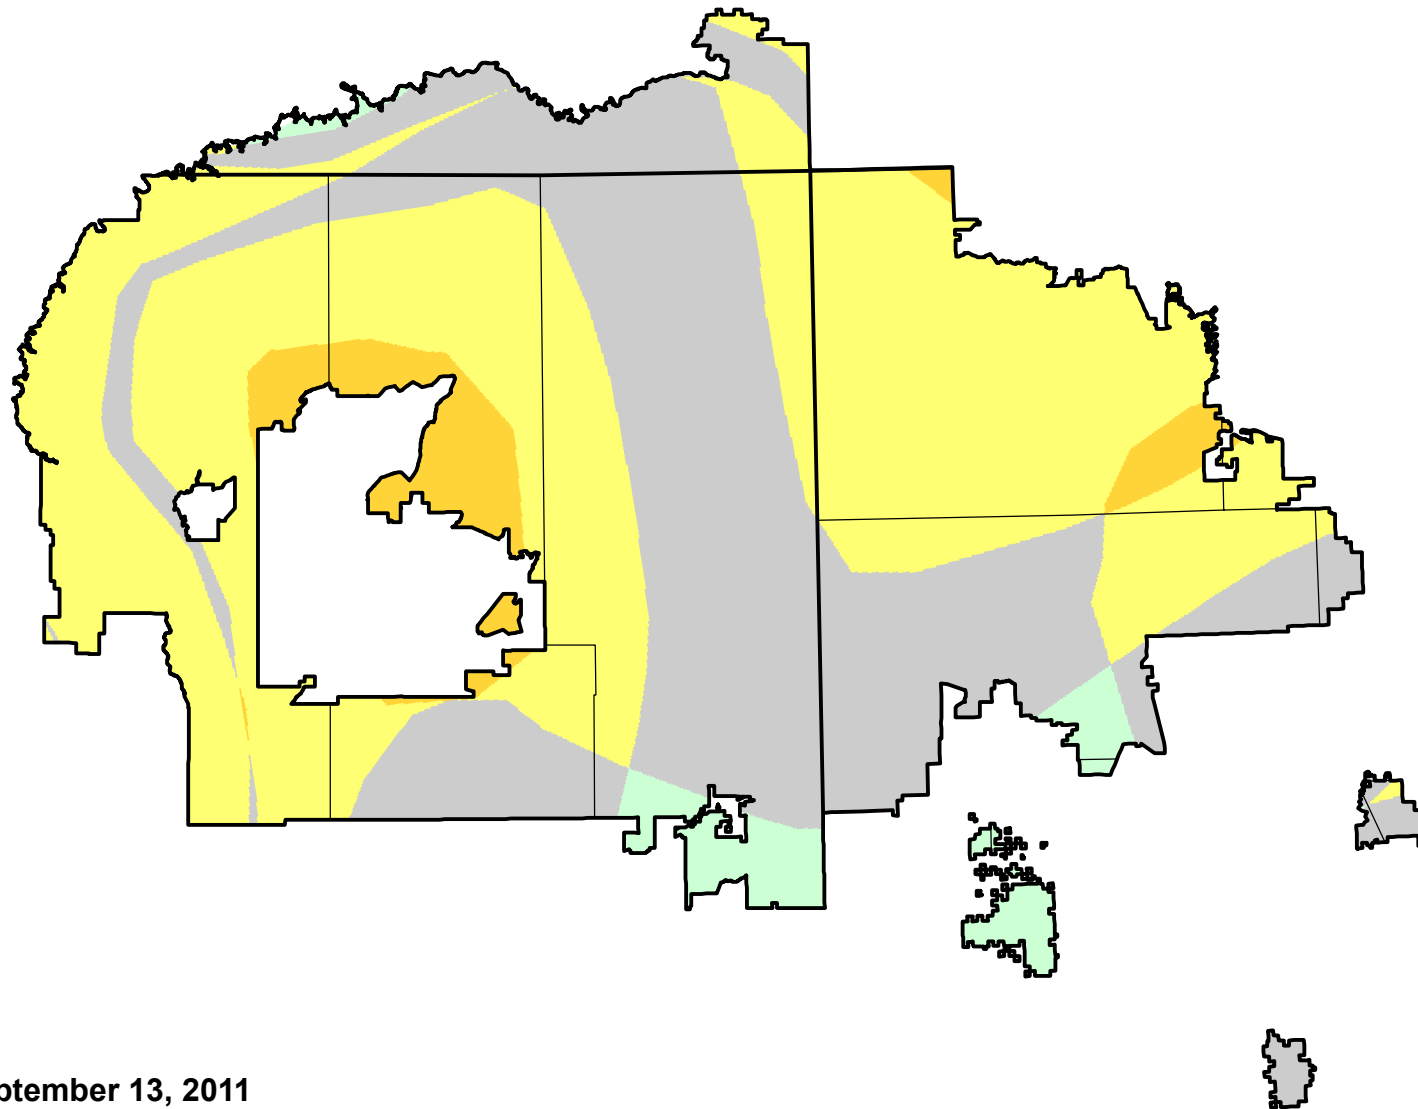

U.S. Drought Monitor Class Change - Navajo

13 Week

September 13, 2011
compared to
June 16, 2011

droughtmonitor.unl.edu

- | | |
|---|---------------------|
|  | 5 Class Degradation |
|  | 4 Class Degradation |
|  | 3 Class Degradation |
|  | 2 Class Degradation |
|  | 1 Class Degradation |
|  | No Change |
|  | 1 Class Improvement |
|  | 2 Class Improvement |
|  | 3 Class Improvement |
|  | 4 Class Improvement |
|  | 5 Class Improvement |