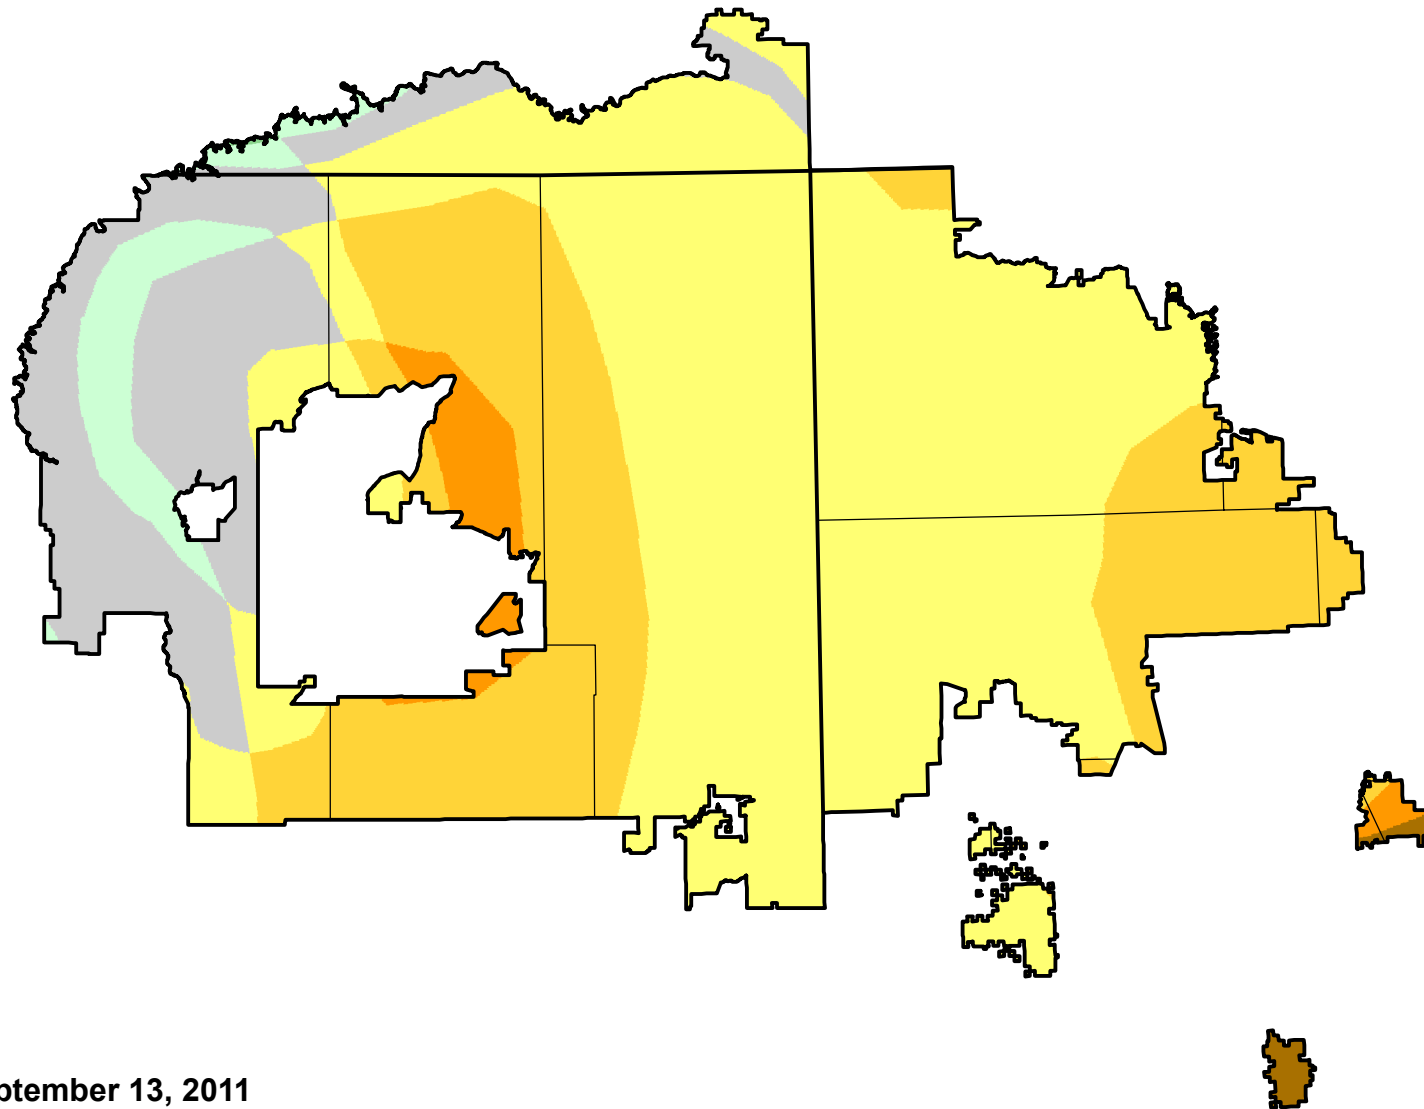

U.S. Drought Monitor Class Change - Navajo

52 Week

September 13, 2011
compared to
September 16, 2010

droughtmonitor.unl.edu

- | | |
|---|---------------------|
|  | 5 Class Degradation |
|  | 4 Class Degradation |
|  | 3 Class Degradation |
|  | 2 Class Degradation |
|  | 1 Class Degradation |
|  | No Change |
|  | 1 Class Improvement |
|  | 2 Class Improvement |
|  | 3 Class Improvement |
|  | 4 Class Improvement |
|  | 5 Class Improvement |