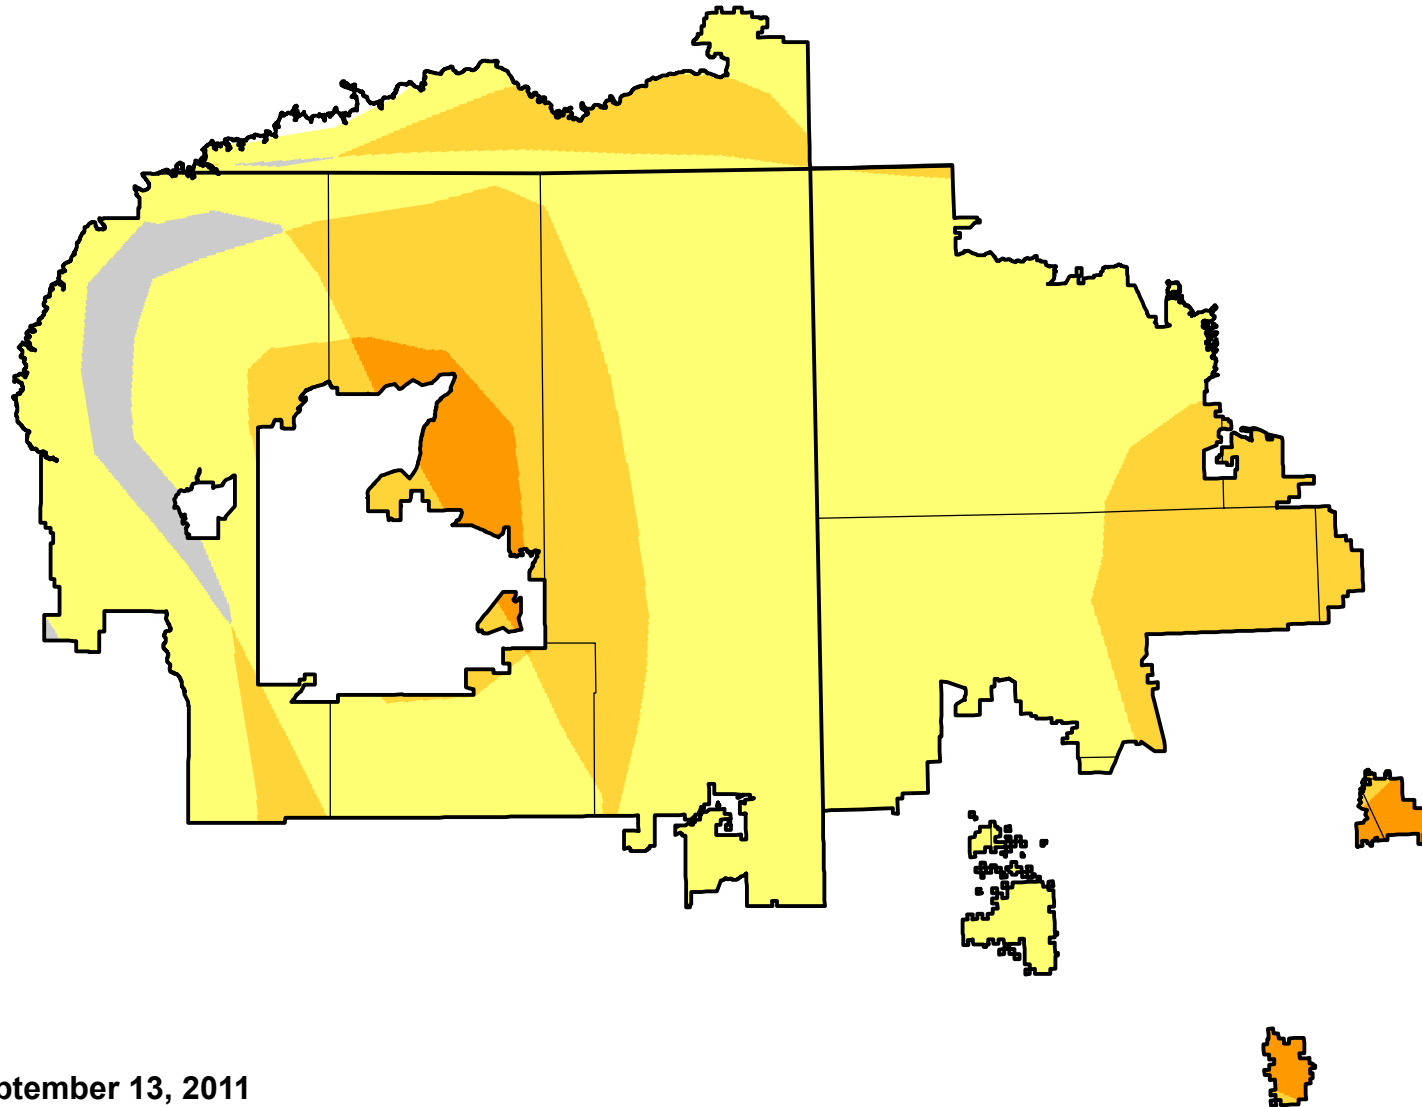

U.S. Drought Monitor Class Change - Navajo

Start of Calendar Year

September 13, 2011
compared to
January 6, 2011

droughtmonitor.unl.edu

- | | |
|---|---------------------|
|  | 5 Class Degradation |
|  | 4 Class Degradation |
|  | 3 Class Degradation |
|  | 2 Class Degradation |
|  | 1 Class Degradation |
|  | No Change |
|  | 1 Class Improvement |
|  | 2 Class Improvement |
|  | 3 Class Improvement |
|  | 4 Class Improvement |
|  | 5 Class Improvement |