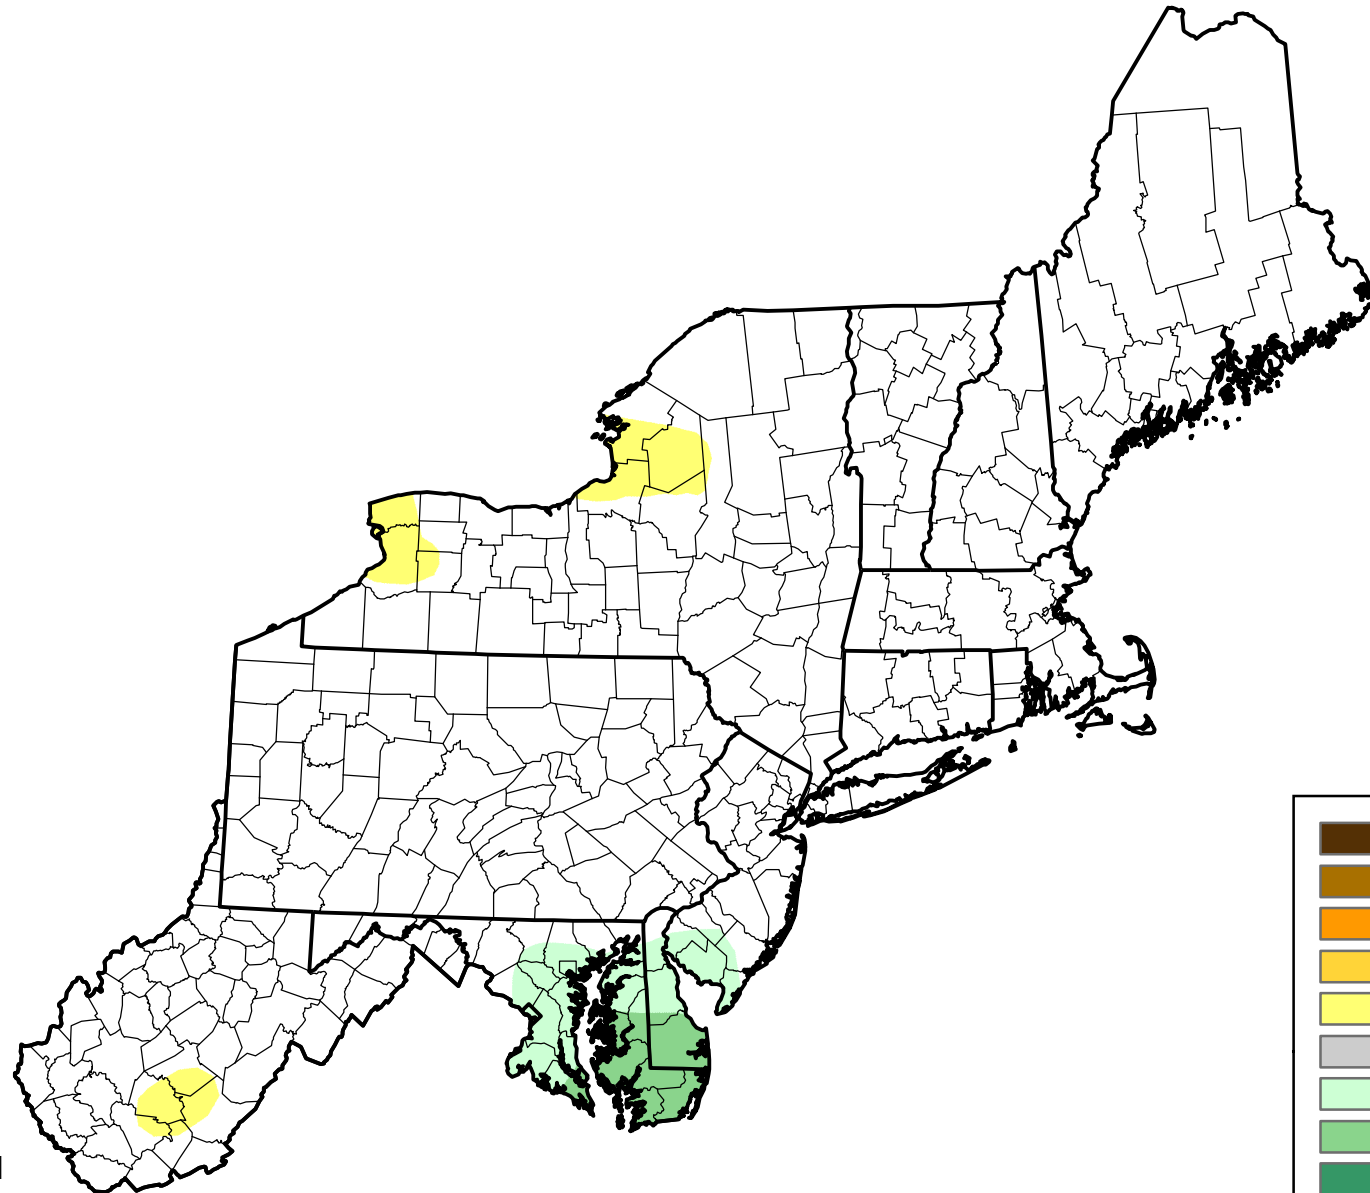

U.S. Drought Monitor Class Change - Northeast

13 Week

September 13, 2011
compared to
June 16, 2011

droughtmonitor.unl.edu

-  5 Class Degradation
-  4 Class Degradation
-  3 Class Degradation
-  2 Class Degradation
-  1 Class Degradation
-  No Change
-  1 Class Improvement
-  2 Class Improvement
-  3 Class Improvement
-  4 Class Improvement
-  5 Class Improvement