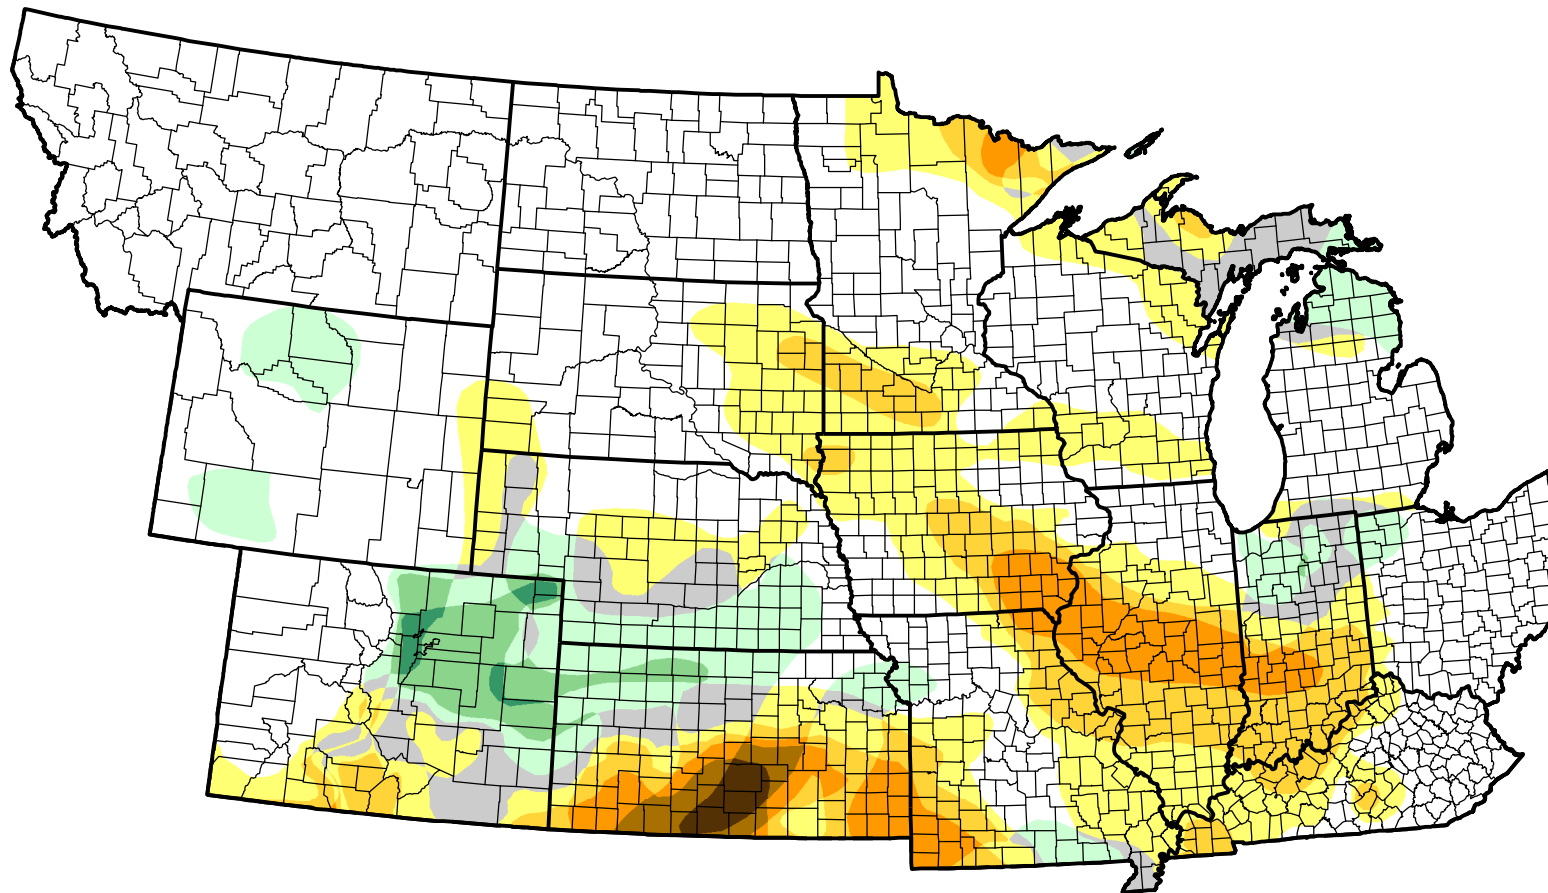

U.S. Drought Monitor Class Change - NWS Central 26 Week

September 13, 2011
compared to
March 17, 2011

droughtmonitor.unl.edu

-  5 Class Degradation
-  4 Class Degradation
-  3 Class Degradation
-  2 Class Degradation
-  1 Class Degradation
-  No Change
-  1 Class Improvement
-  2 Class Improvement
-  3 Class Improvement
-  4 Class Improvement
-  5 Class Improvement