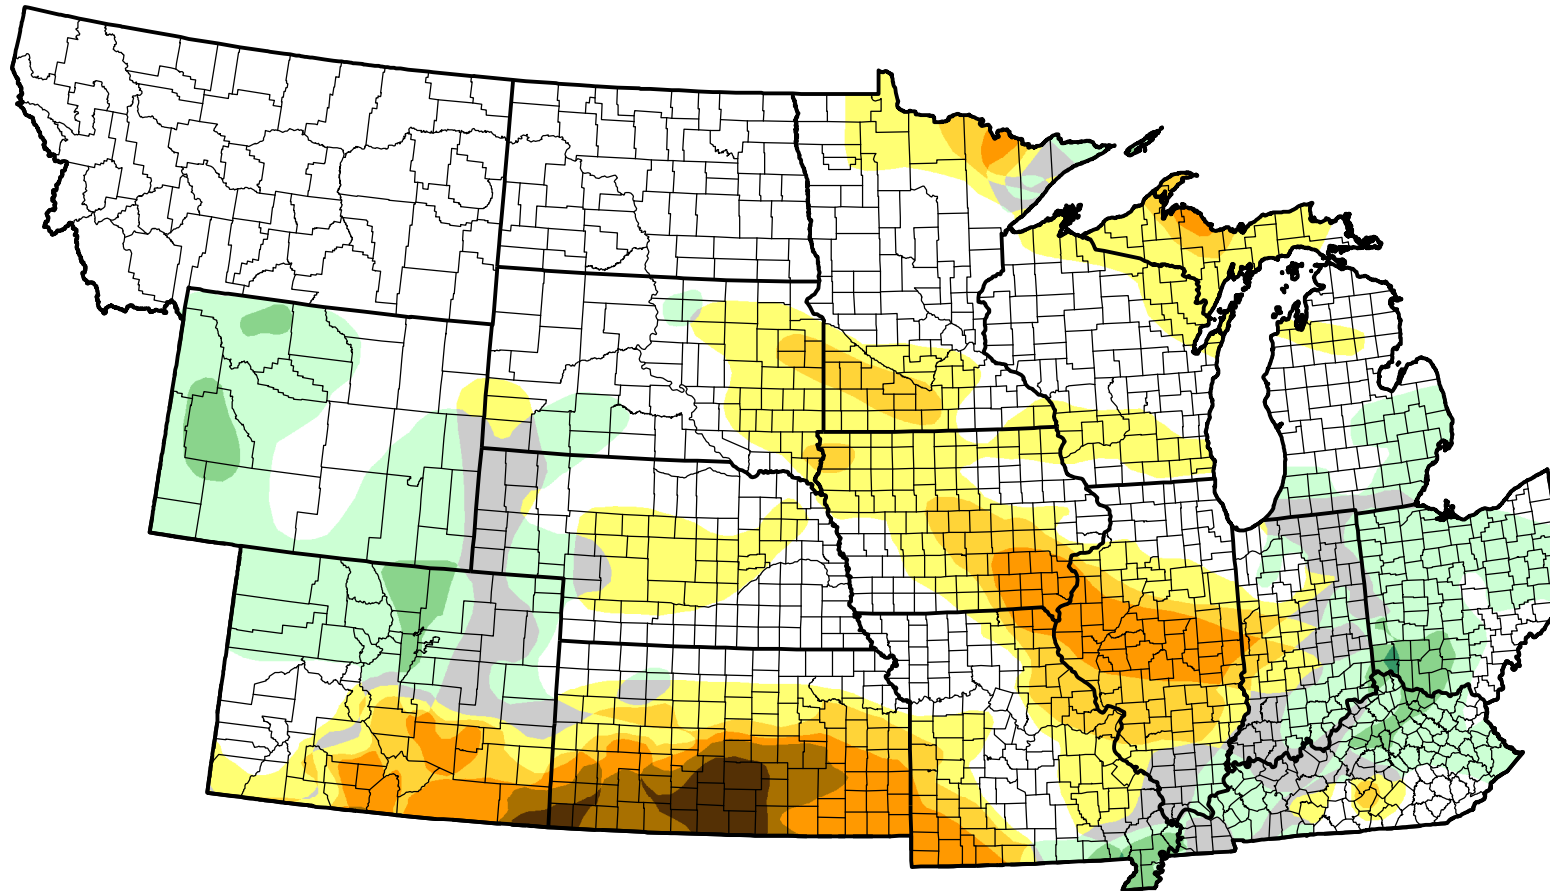

U.S. Drought Monitor Class Change - NWS Central Start of Water Year

September 13, 2011
compared to
September 30, 2010

droughtmonitor.unl.edu

-  5 Class Degradation
-  4 Class Degradation
-  3 Class Degradation
-  2 Class Degradation
-  1 Class Degradation
-  No Change
-  1 Class Improvement
-  2 Class Improvement
-  3 Class Improvement
-  4 Class Improvement
-  5 Class Improvement