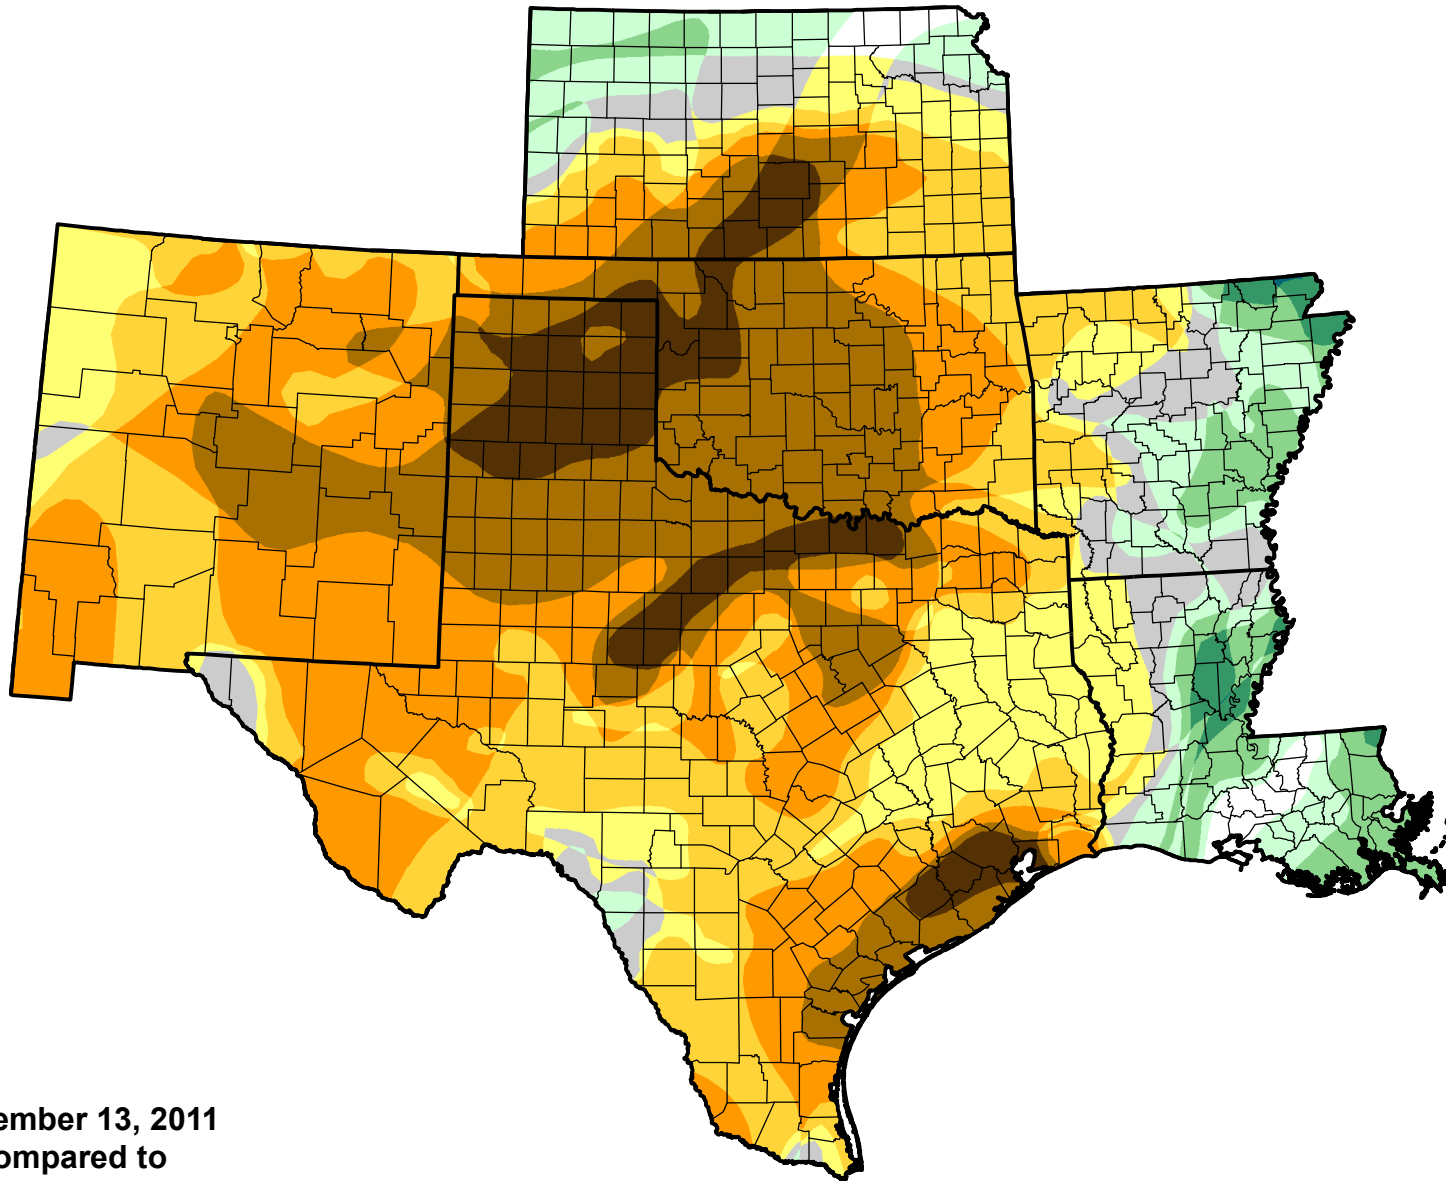

U.S. Drought Monitor Class Change - SCIPP

Start of Calendar Year

September 13, 2011
compared to
January 6, 2011

droughtmonitor.unl.edu

- 5 Class Degradation
- 4 Class Degradation
- 3 Class Degradation
- 2 Class Degradation
- 1 Class Degradation
- No Change
- 1 Class Improvement
- 2 Class Improvement
- 3 Class Improvement
- 4 Class Improvement
- 5 Class Improvement