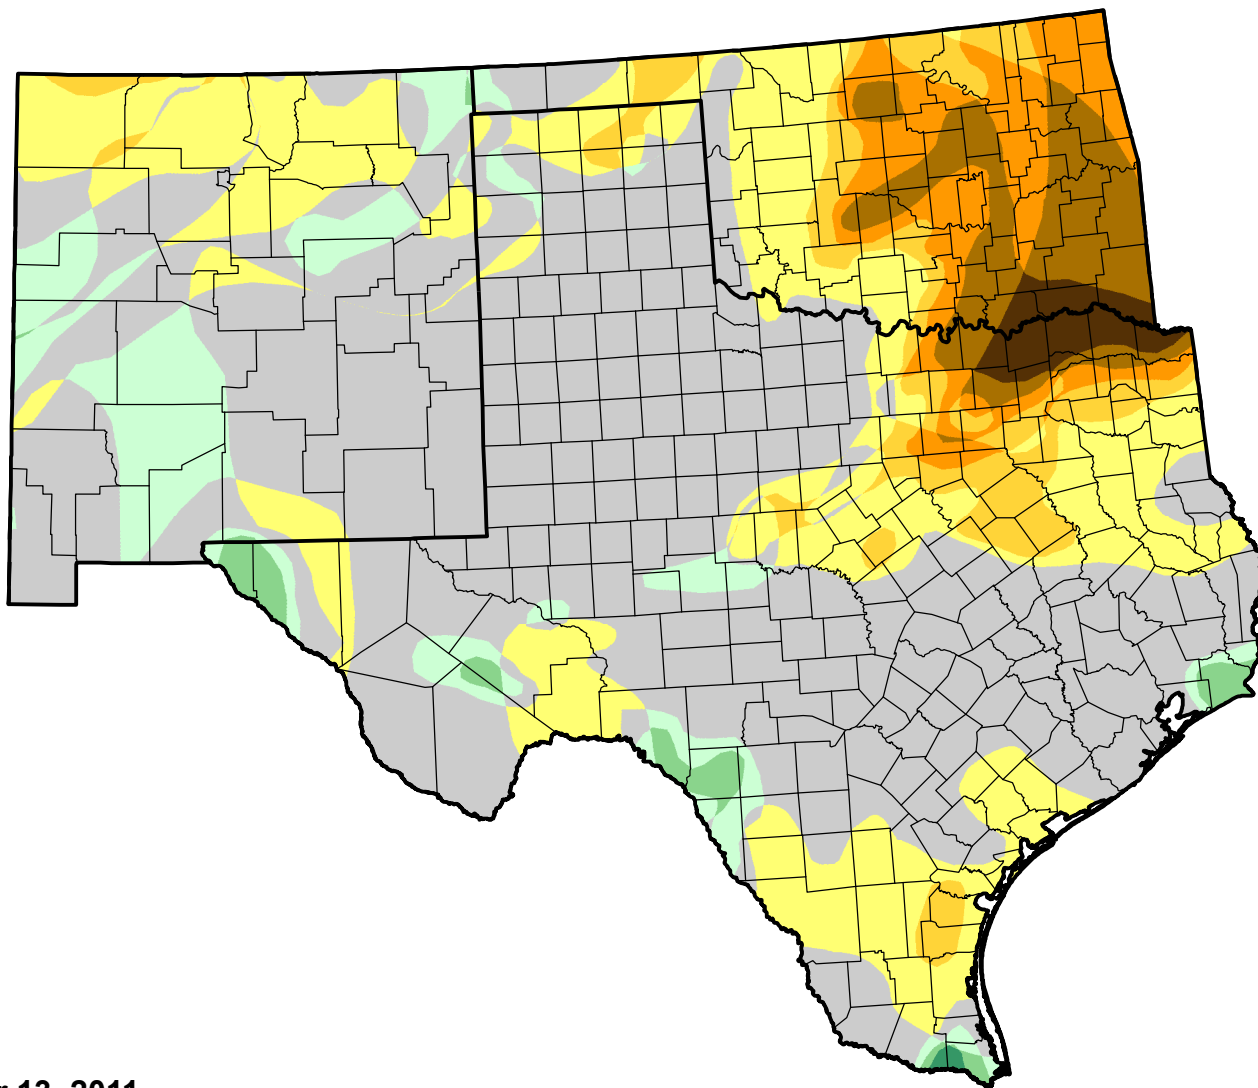

# U.S. Drought Monitor Class Change - Southern Plains RDEWS

13 Week

September 13, 2011  
compared to  
June 16, 2011

[droughtmonitor.unl.edu](http://droughtmonitor.unl.edu)

-  5 Class Degradation
-  4 Class Degradation
-  3 Class Degradation
-  2 Class Degradation
-  1 Class Degradation
-  No Change
-  1 Class Improvement
-  2 Class Improvement
-  3 Class Improvement
-  4 Class Improvement
-  5 Class Improvement