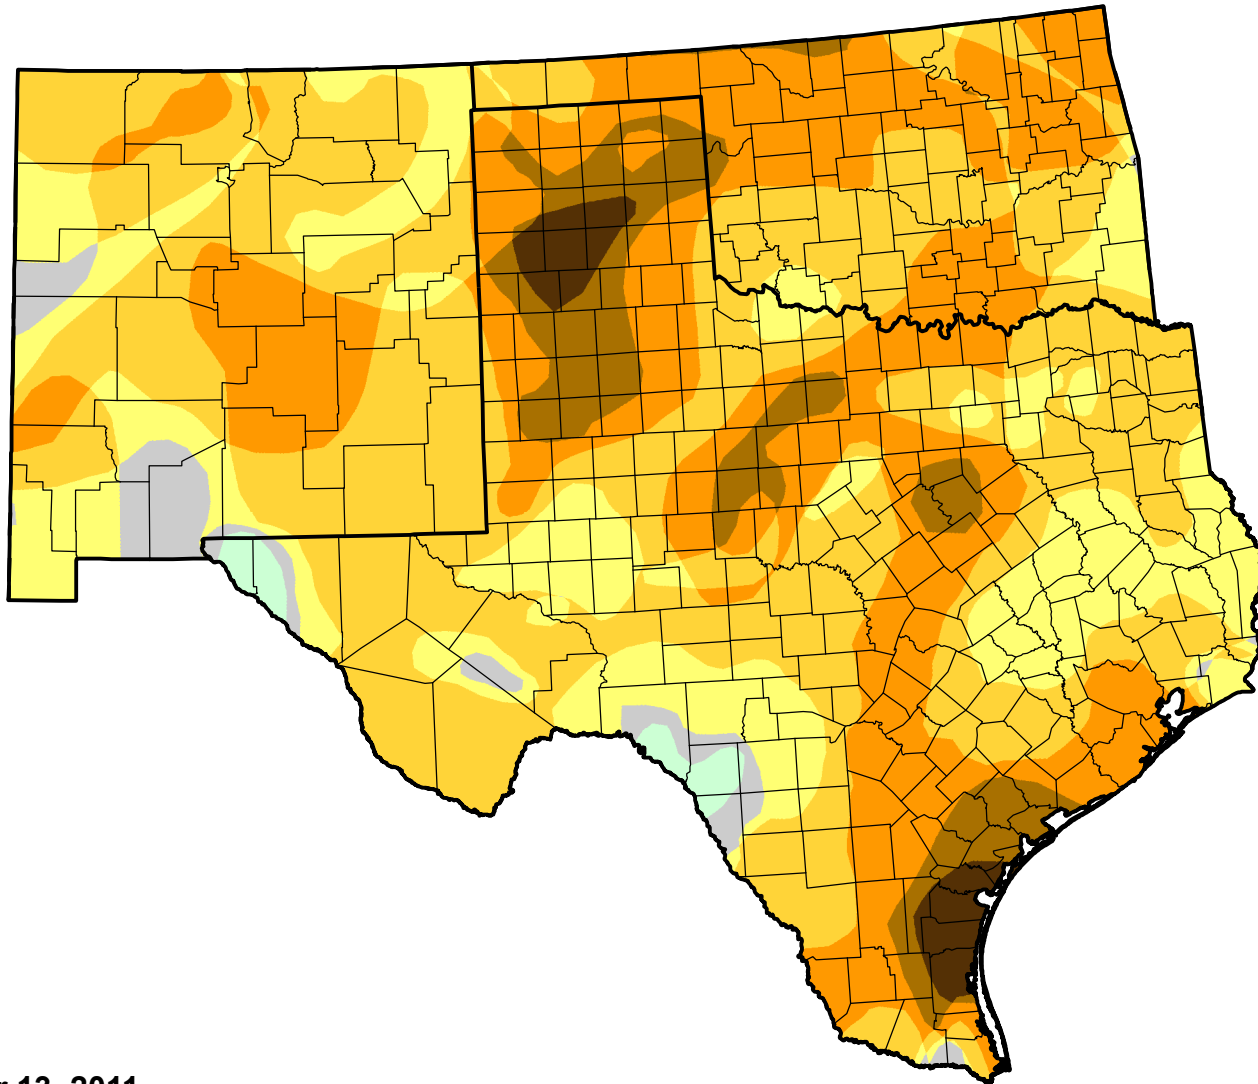

U.S. Drought Monitor Class Change - Southern Plains RDEWS

26 Week

September 13, 2011
compared to
March 17, 2011

droughtmonitor.unl.edu

-  5 Class Degradation
-  4 Class Degradation
-  3 Class Degradation
-  2 Class Degradation
-  1 Class Degradation
-  No Change
-  1 Class Improvement
-  2 Class Improvement
-  3 Class Improvement
-  4 Class Improvement
-  5 Class Improvement