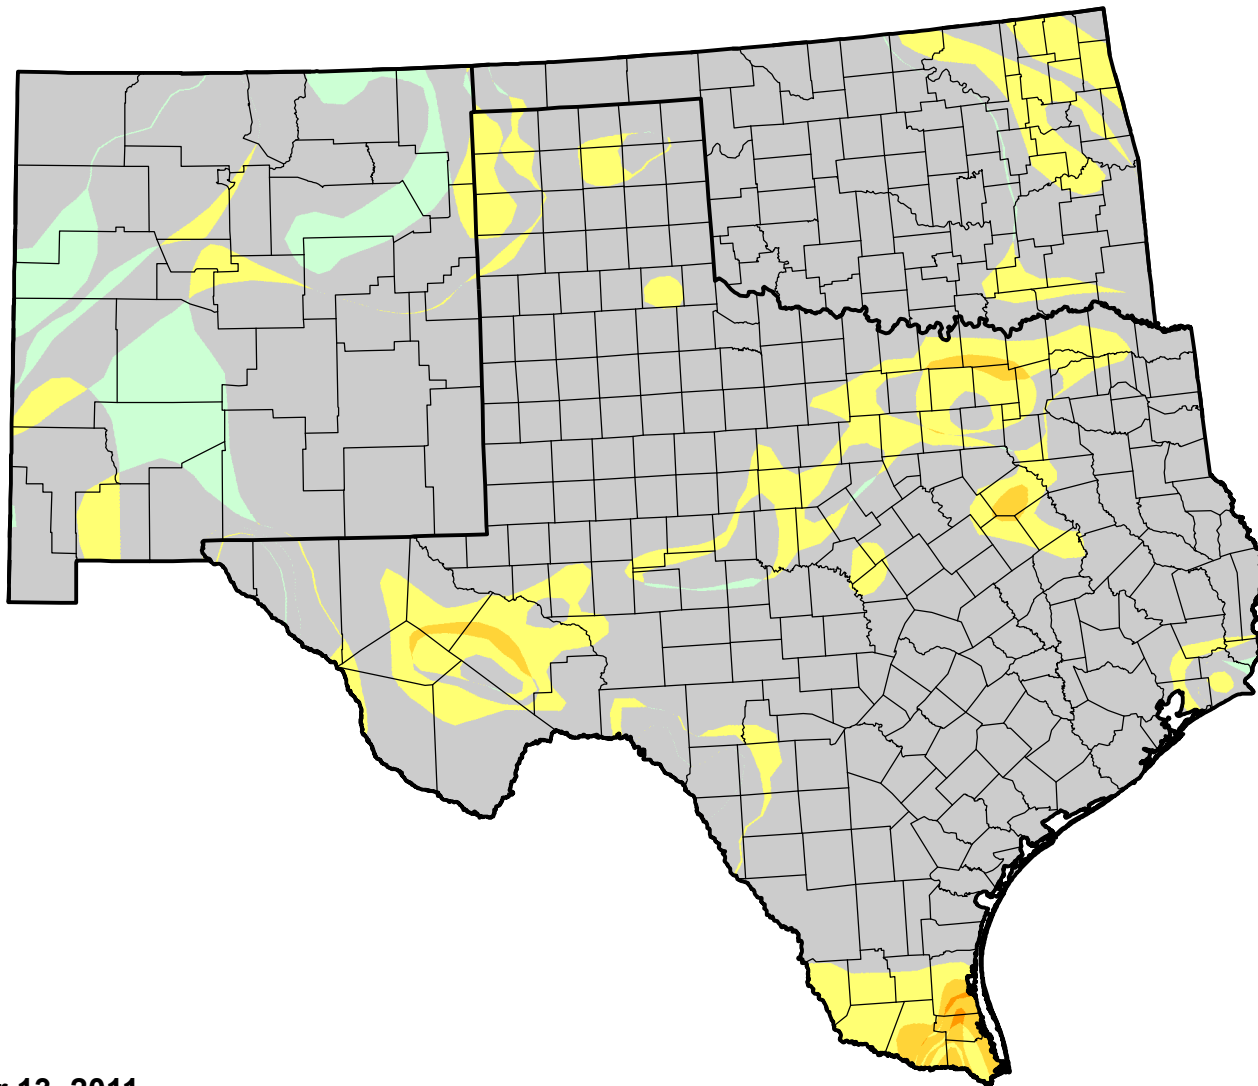

U.S. Drought Monitor Class Change - Southern Plains RDEWS

4 Week

September 13, 2011
compared to
August 18, 2011

droughtmonitor.unl.edu

-  5 Class Degradation
-  4 Class Degradation
-  3 Class Degradation
-  2 Class Degradation
-  1 Class Degradation
-  No Change
-  1 Class Improvement
-  2 Class Improvement
-  3 Class Improvement
-  4 Class Improvement
-  5 Class Improvement