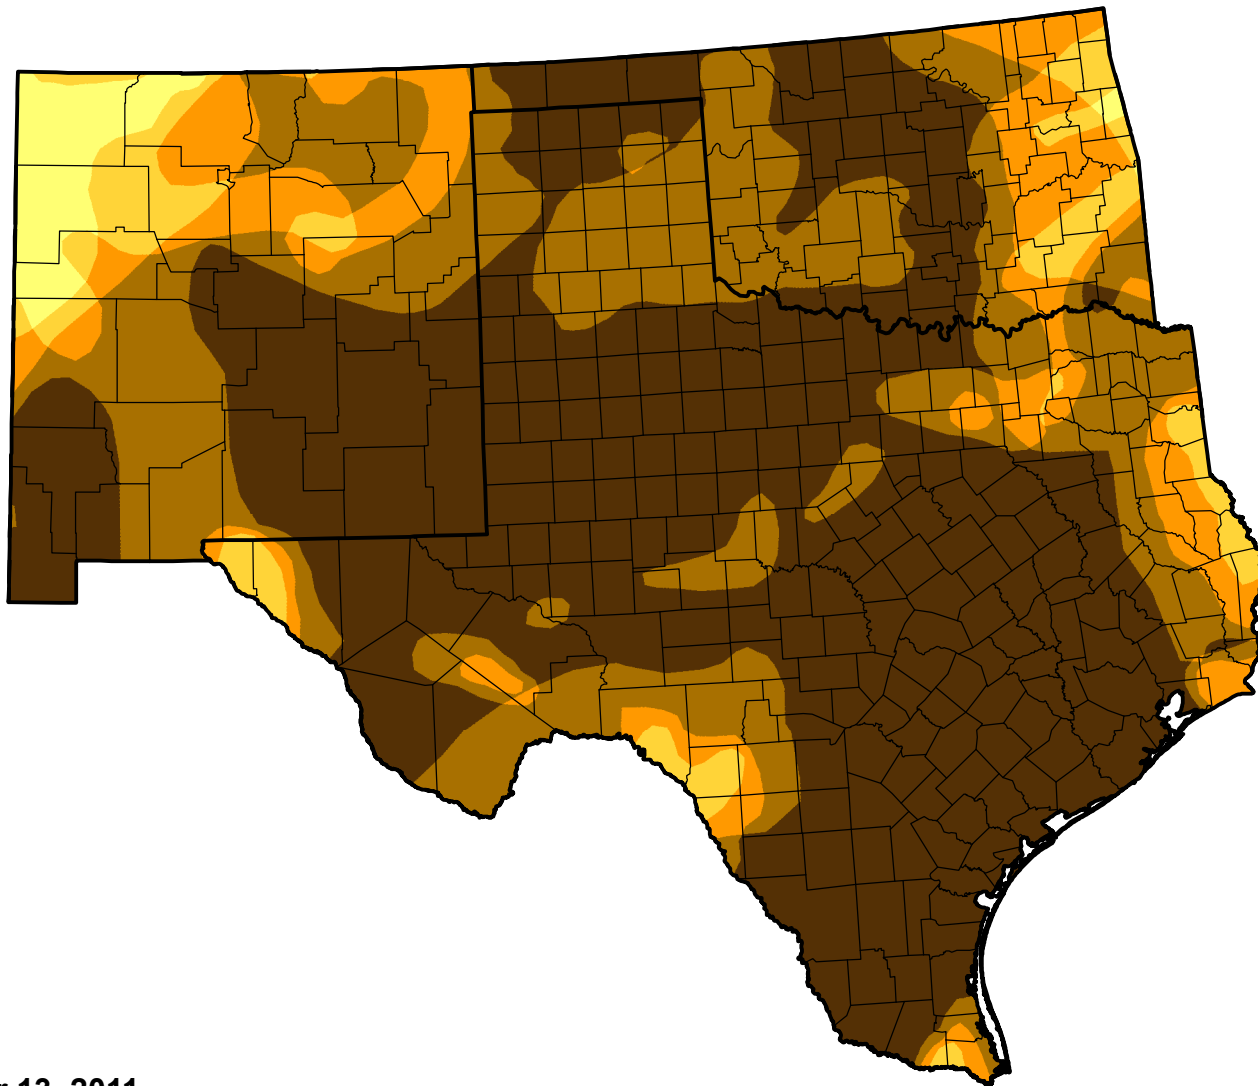

U.S. Drought Monitor Class Change - Southern Plains RDEWS

52 Week

September 13, 2011
compared to
September 16, 2010

droughtmonitor.unl.edu

-  5 Class Degradation
-  4 Class Degradation
-  3 Class Degradation
-  2 Class Degradation
-  1 Class Degradation
-  No Change
-  1 Class Improvement
-  2 Class Improvement
-  3 Class Improvement
-  4 Class Improvement
-  5 Class Improvement