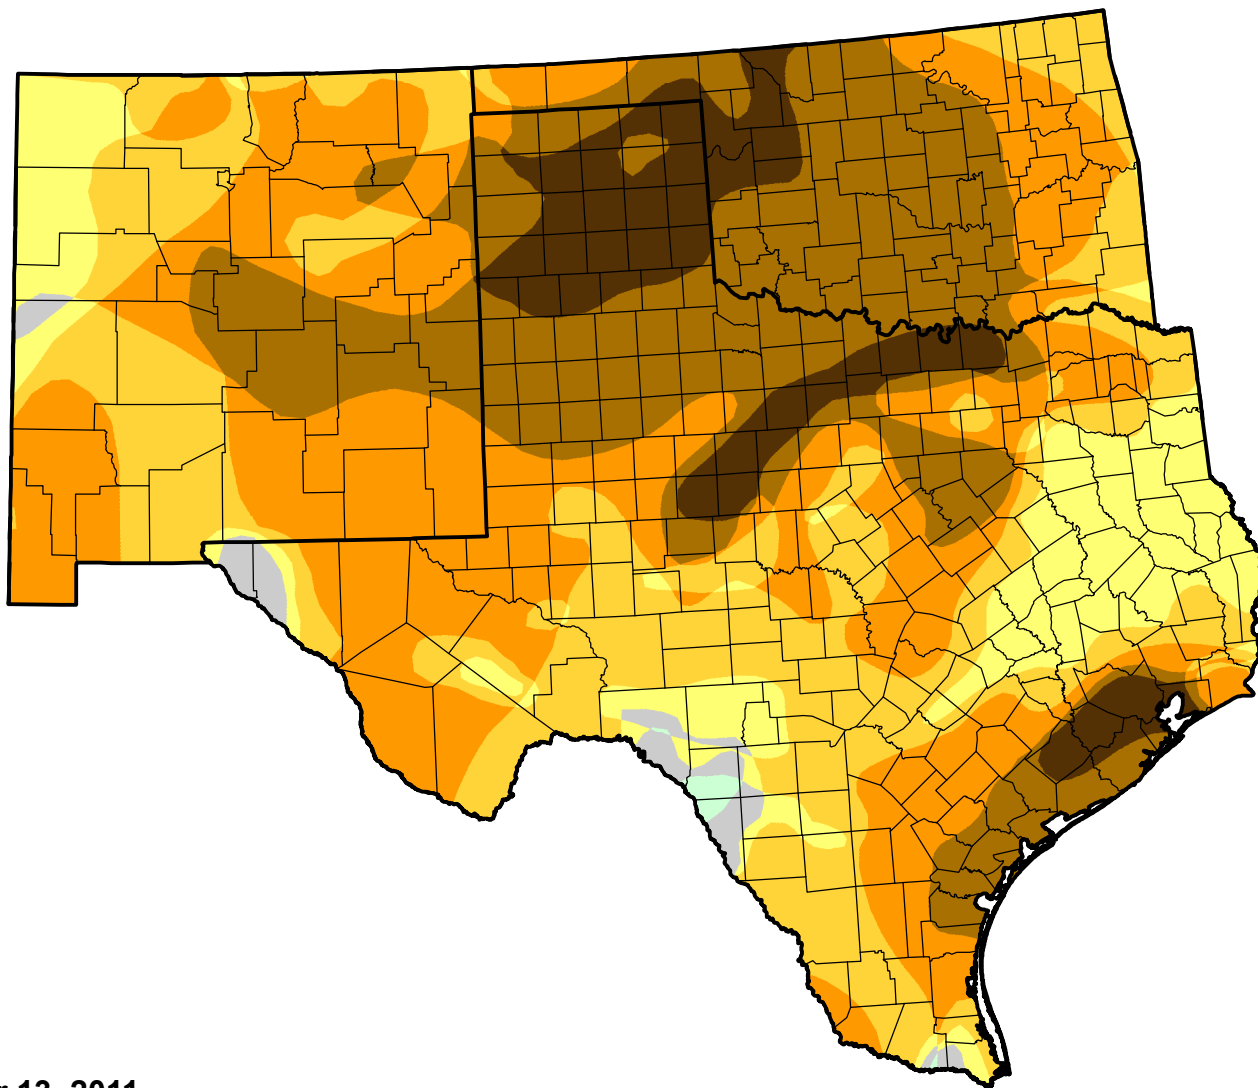

U.S. Drought Monitor Class Change - Southern Plains RDEWS

Start of Calendar Year

September 13, 2011
compared to
January 6, 2011

droughtmonitor.unl.edu

-  5 Class Degradation
-  4 Class Degradation
-  3 Class Degradation
-  2 Class Degradation
-  1 Class Degradation
-  No Change
-  1 Class Improvement
-  2 Class Improvement
-  3 Class Improvement
-  4 Class Improvement
-  5 Class Improvement