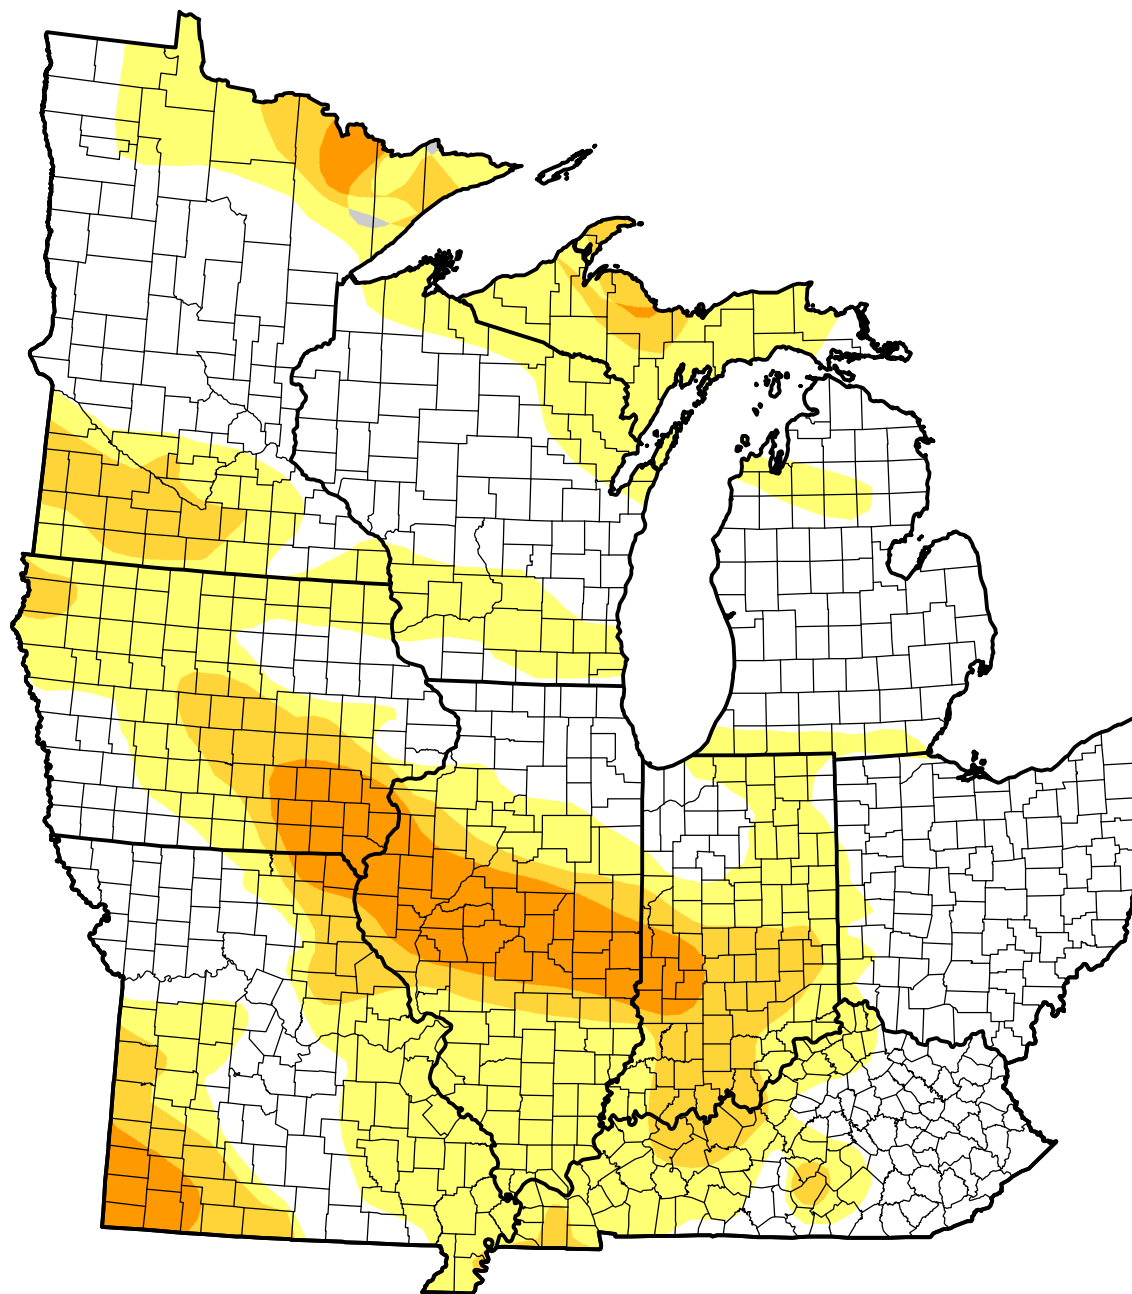

# U.S. Drought Monitor Class Change - Midwest

## 13 Week

September 20, 2011  
compared to  
June 23, 2011

[droughtmonitor.unl.edu](http://droughtmonitor.unl.edu)

- 5 Class Degradation
- 4 Class Degradation
- 3 Class Degradation
- 2 Class Degradation
- 1 Class Degradation
- No Change
- 1 Class Improvement
- 2 Class Improvement
- 3 Class Improvement
- 4 Class Improvement
- 5 Class Improvement