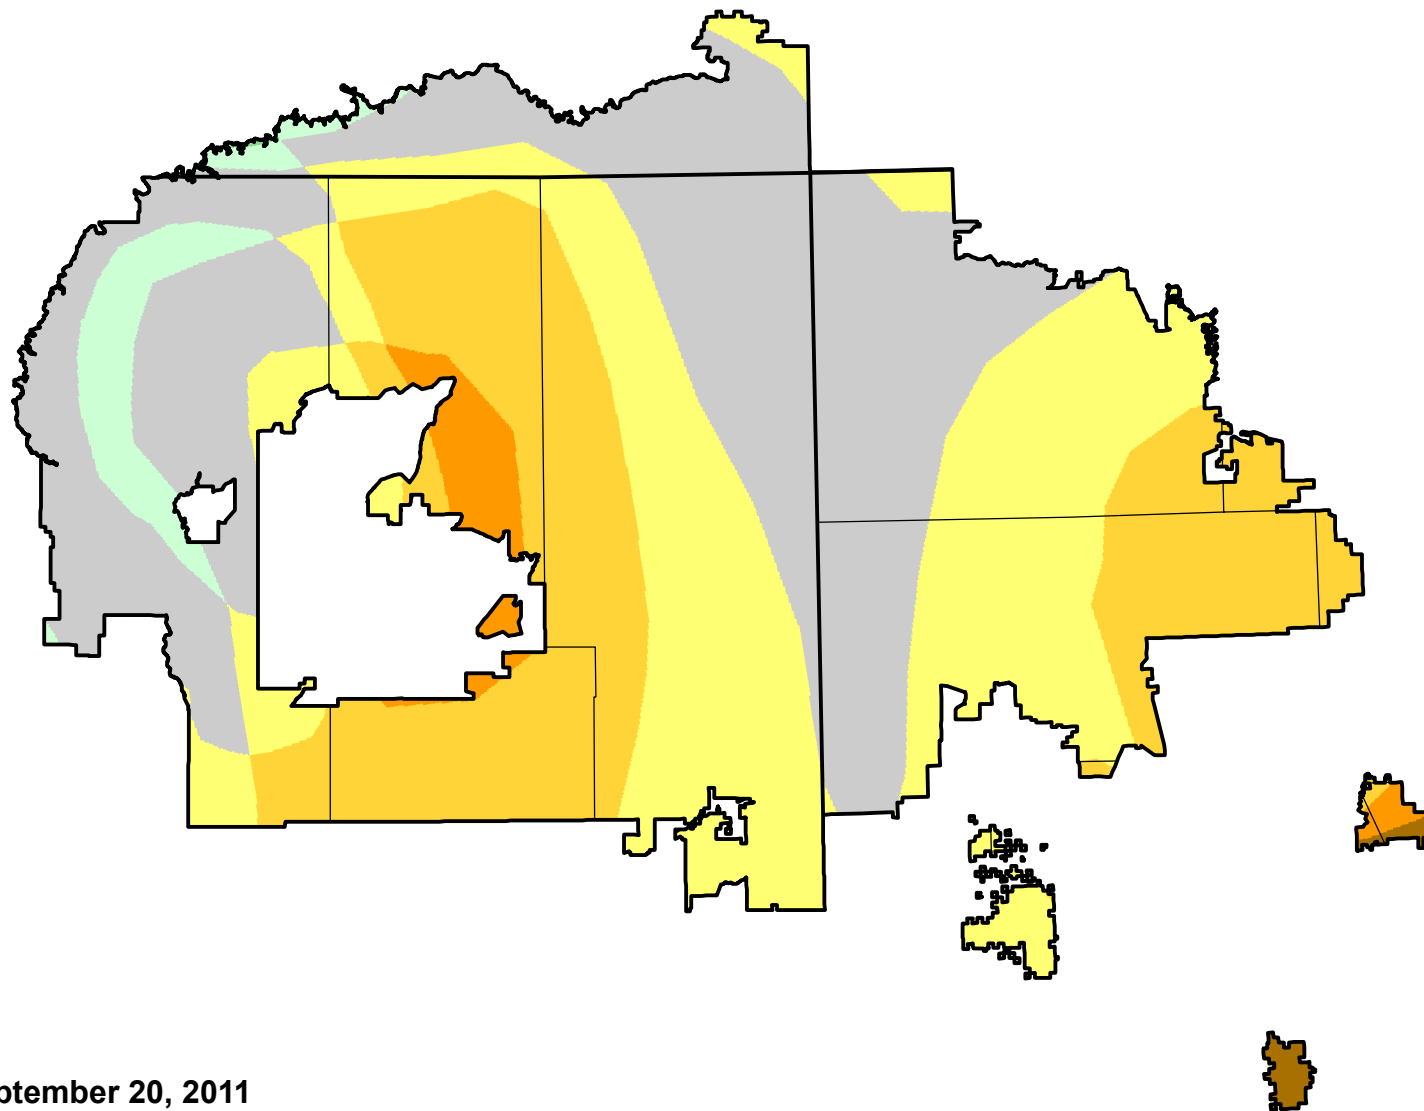

# U.S. Drought Monitor Class Change - Navajo

Start of Water Year

September 20, 2011  
compared to  
September 30, 2010

[droughtmonitor.unl.edu](http://droughtmonitor.unl.edu)

- 5 Class Degradation
- 4 Class Degradation
- 3 Class Degradation
- 2 Class Degradation
- 1 Class Degradation
- No Change
- 1 Class Improvement
- 2 Class Improvement
- 3 Class Improvement
- 4 Class Improvement
- 5 Class Improvement