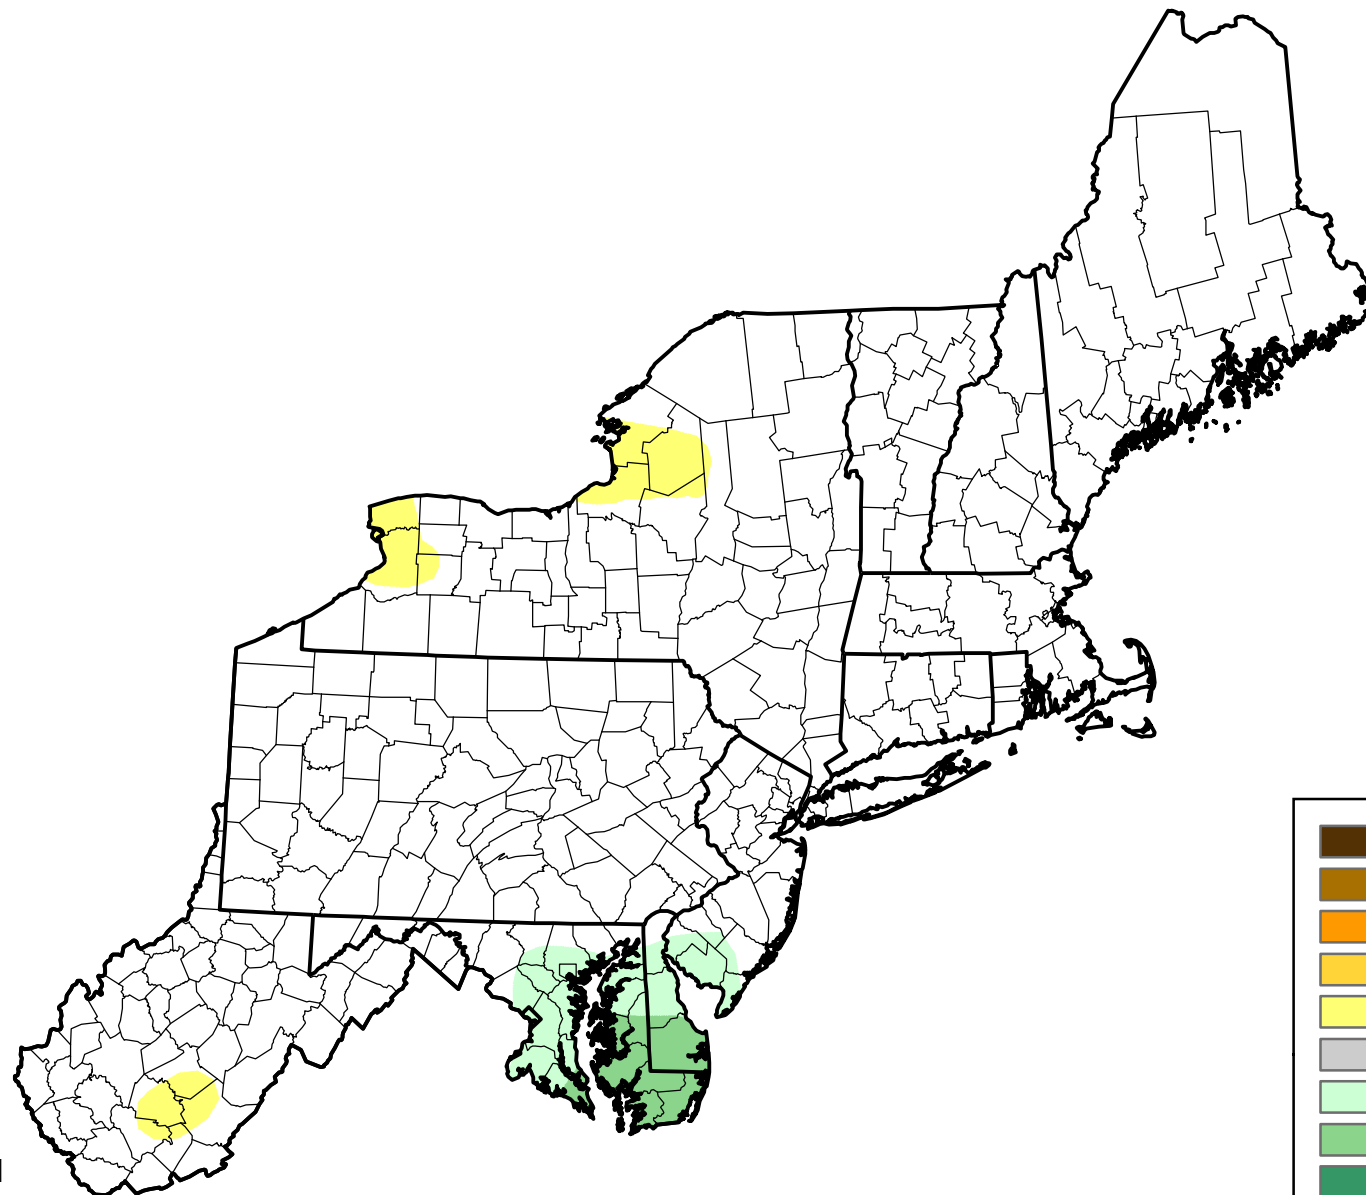

U.S. Drought Monitor Class Change - Northeast

13 Week

September 20, 2011
compared to
June 23, 2011

droughtmonitor.unl.edu

-  5 Class Degradation
-  4 Class Degradation
-  3 Class Degradation
-  2 Class Degradation
-  1 Class Degradation
-  No Change
-  1 Class Improvement
-  2 Class Improvement
-  3 Class Improvement
-  4 Class Improvement
-  5 Class Improvement