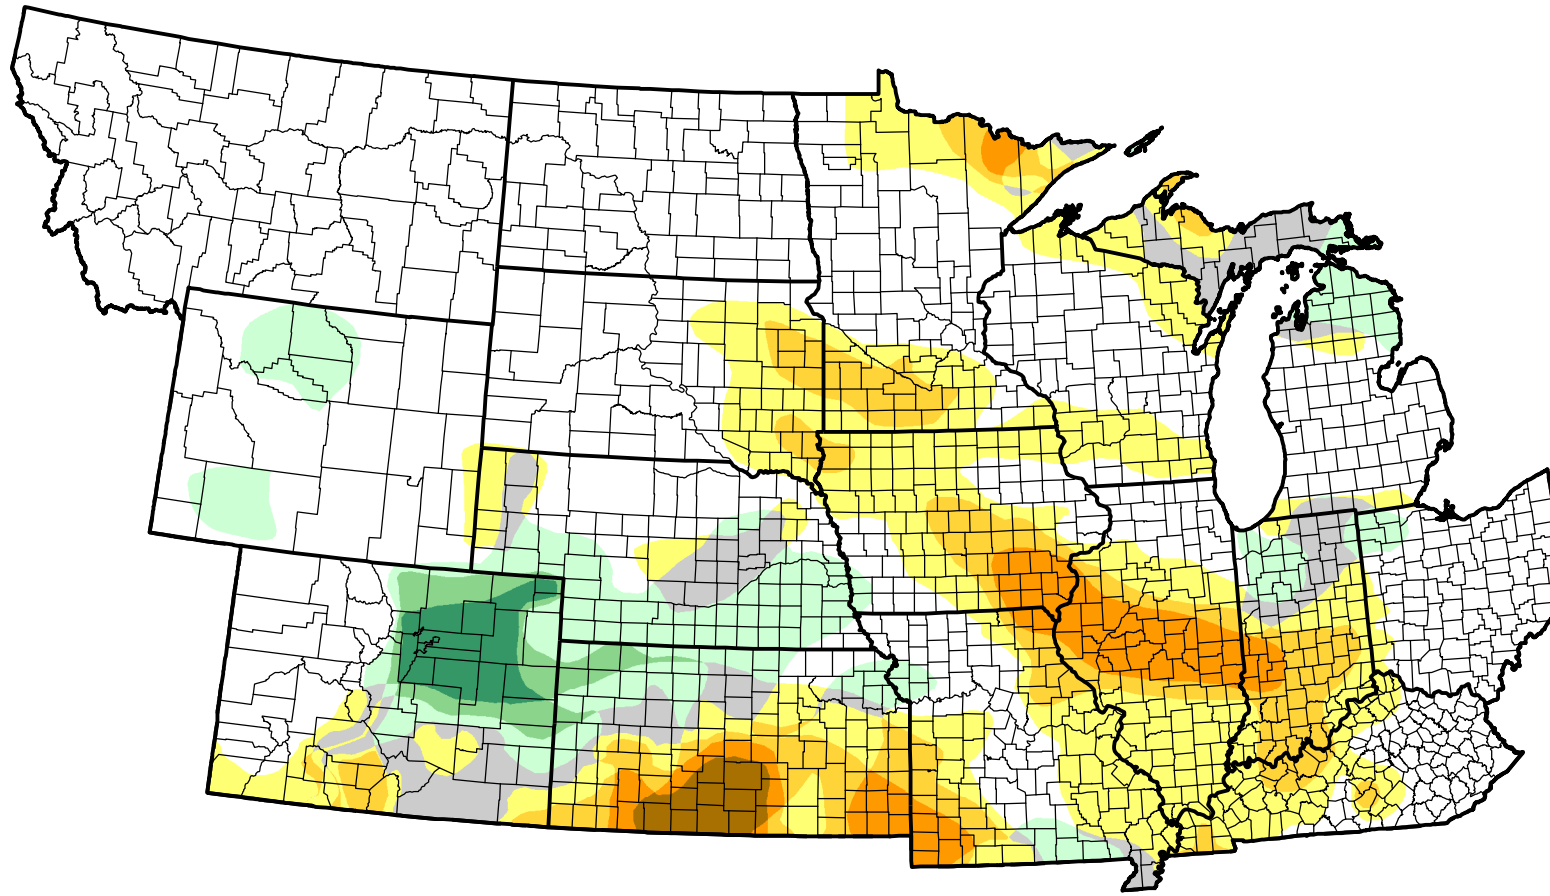

U.S. Drought Monitor Class Change - NWS Central 26 Week

September 20, 2011
compared to
March 24, 2011

droughtmonitor.unl.edu

-  5 Class Degradation
-  4 Class Degradation
-  3 Class Degradation
-  2 Class Degradation
-  1 Class Degradation
-  No Change
-  1 Class Improvement
-  2 Class Improvement
-  3 Class Improvement
-  4 Class Improvement
-  5 Class Improvement