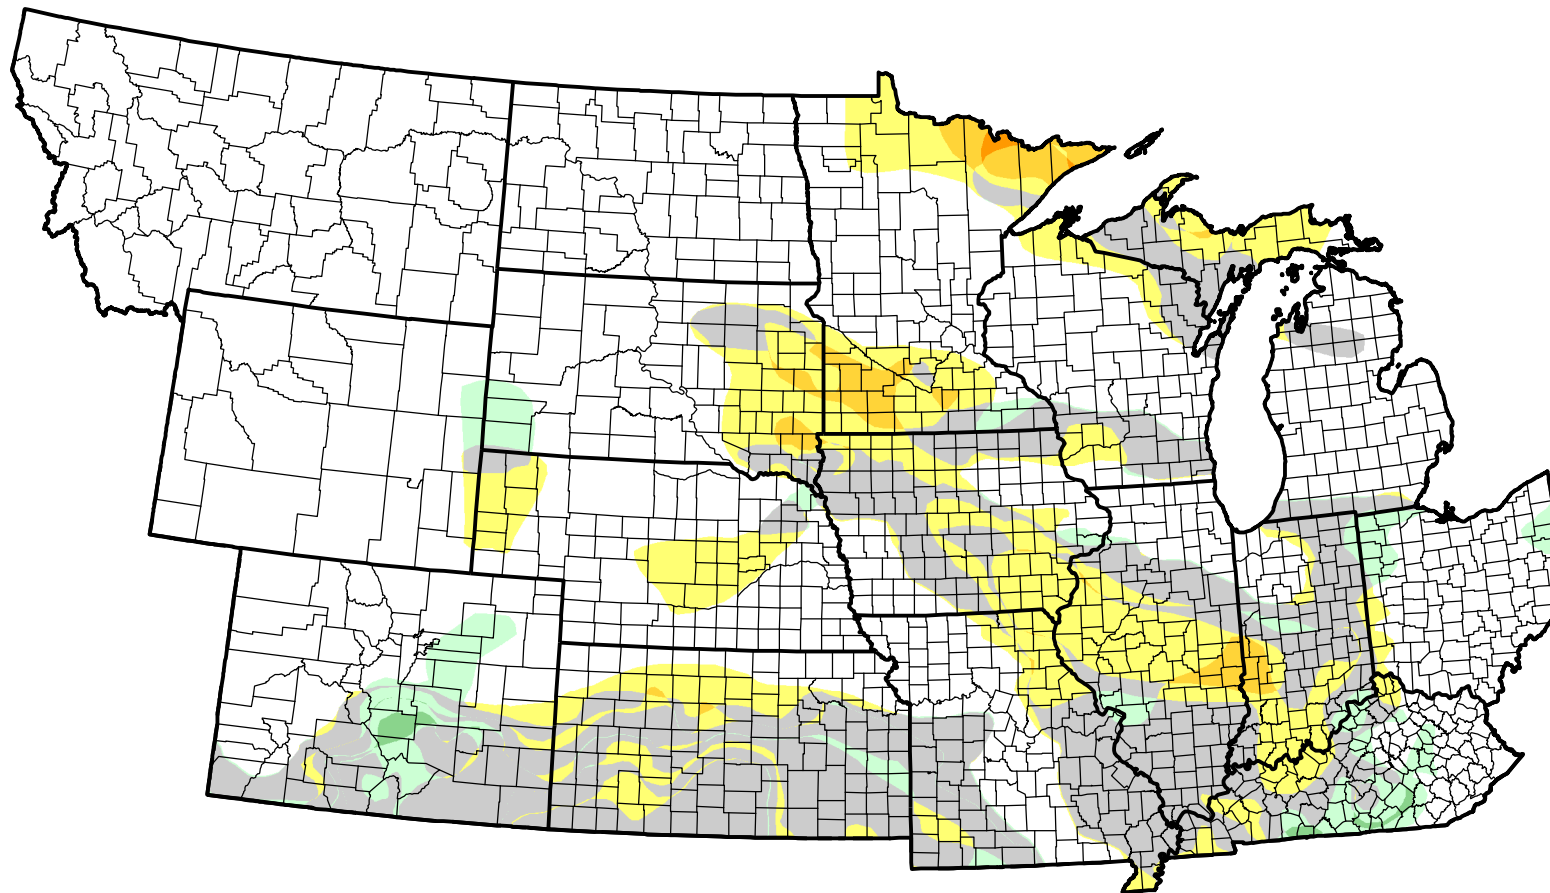

U.S. Drought Monitor Class Change - NWS Central 4 Week

September 20, 2011
compared to
August 25, 2011

droughtmonitor.unl.edu

-  5 Class Degradation
-  4 Class Degradation
-  3 Class Degradation
-  2 Class Degradation
-  1 Class Degradation
-  No Change
-  1 Class Improvement
-  2 Class Improvement
-  3 Class Improvement
-  4 Class Improvement
-  5 Class Improvement