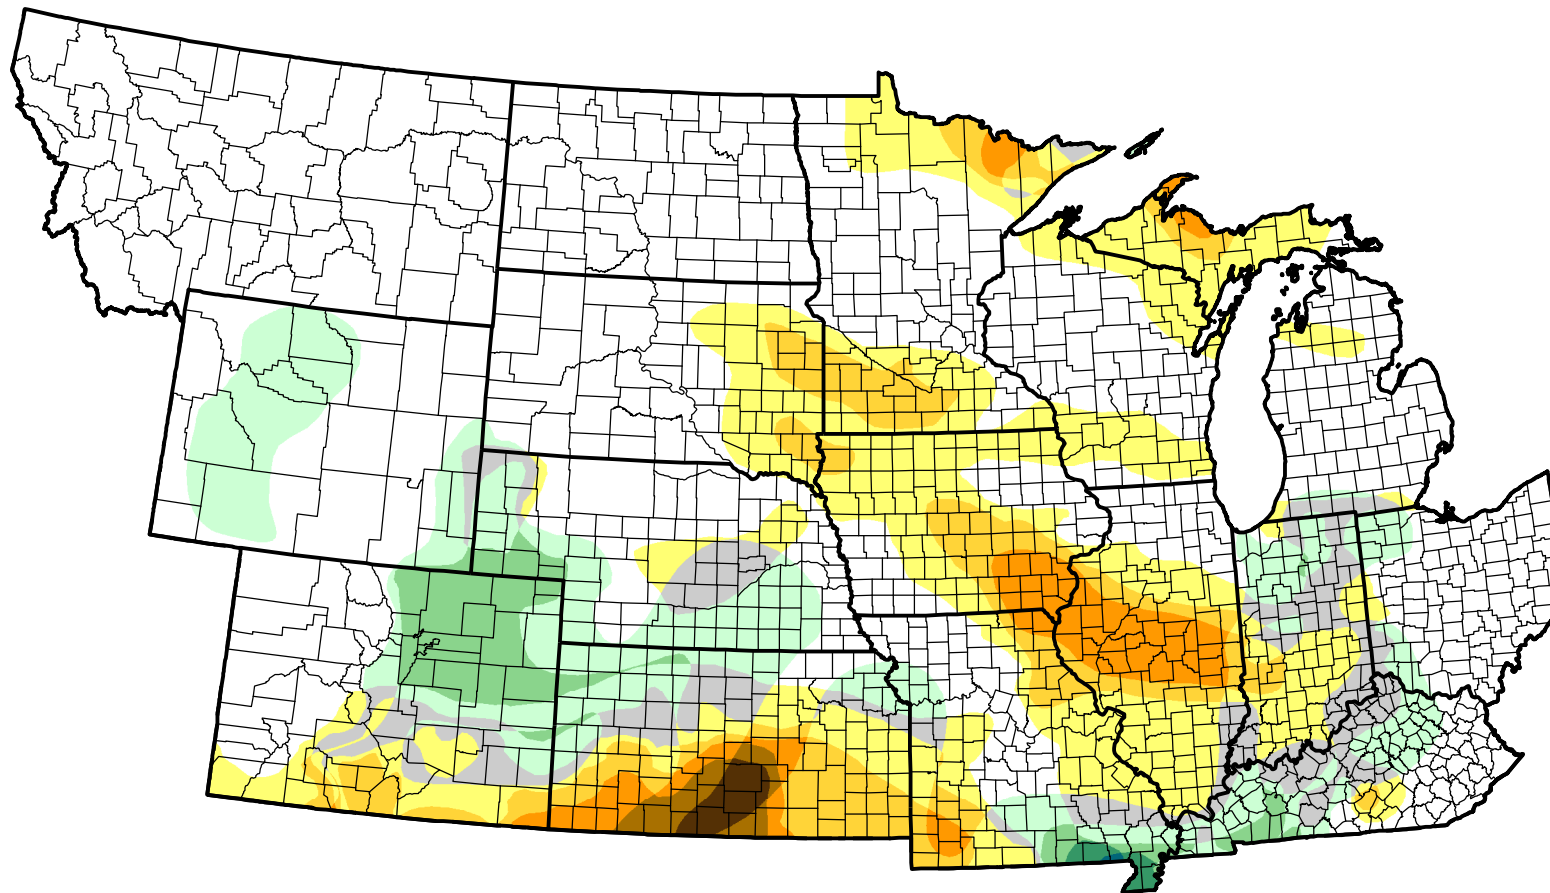

# U.S. Drought Monitor Class Change - NWS Central Start of Calendar Year

September 20, 2011  
compared to  
January 6, 2011

[droughtmonitor.unl.edu](http://droughtmonitor.unl.edu)

-  5 Class Degradation
-  4 Class Degradation
-  3 Class Degradation
-  2 Class Degradation
-  1 Class Degradation
-  No Change
-  1 Class Improvement
-  2 Class Improvement
-  3 Class Improvement
-  4 Class Improvement
-  5 Class Improvement