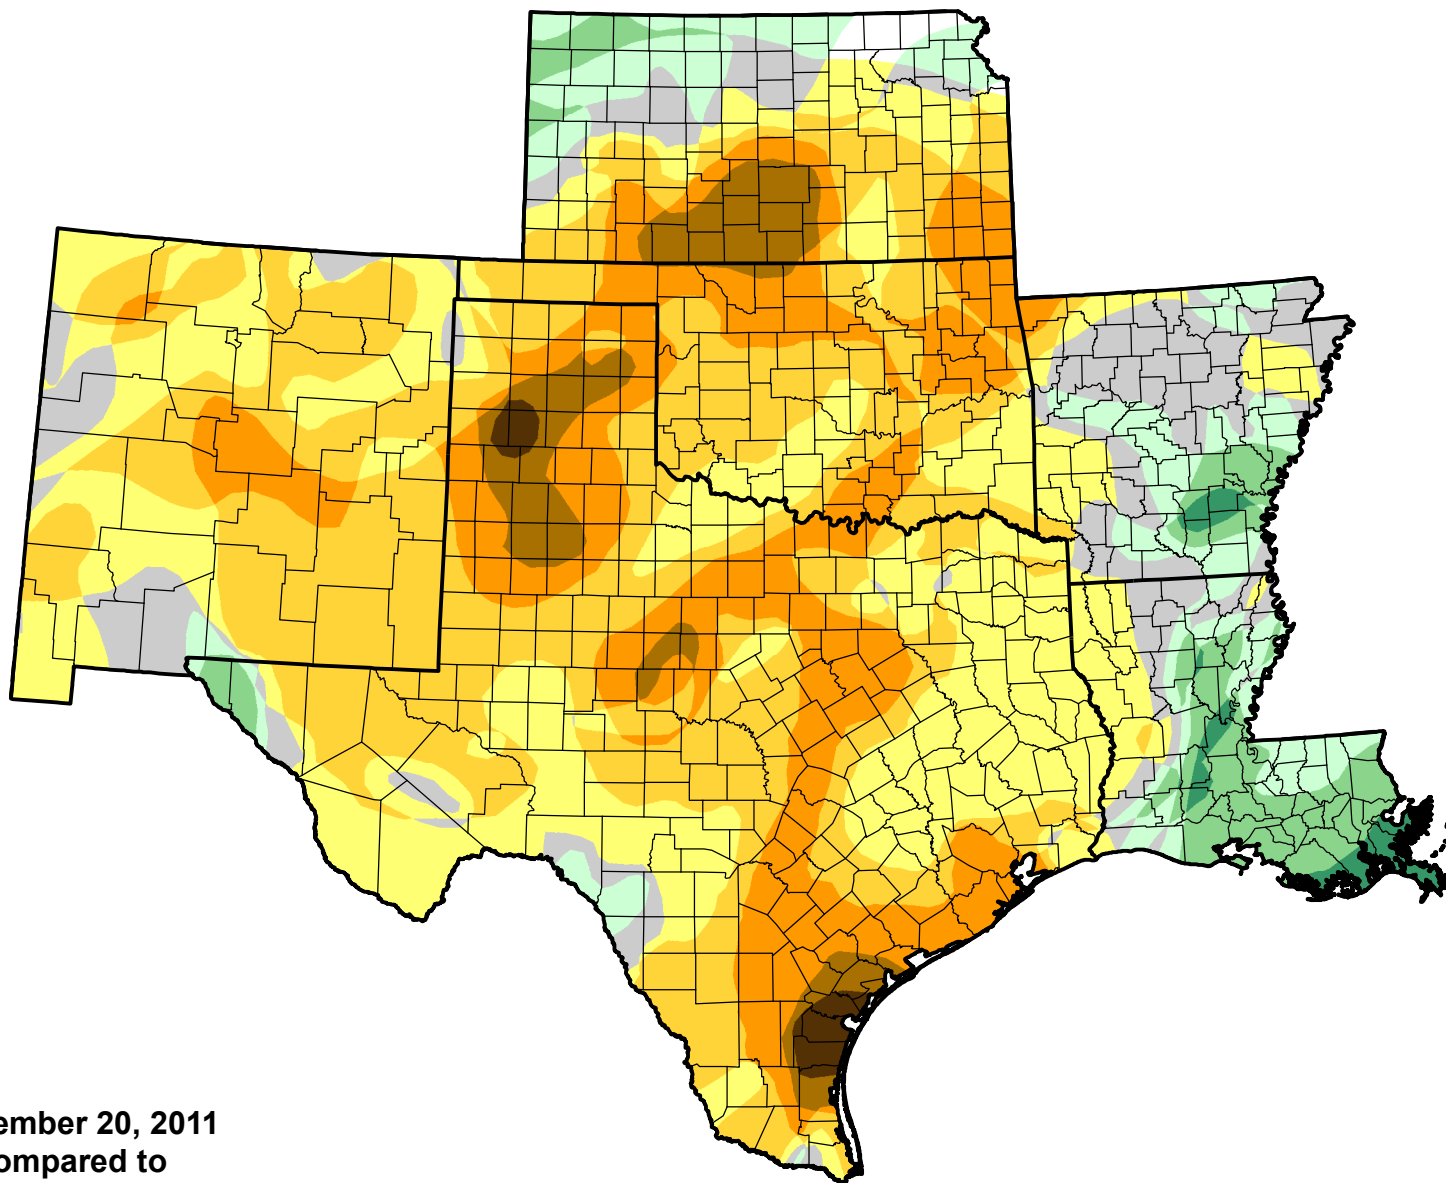

U.S. Drought Monitor Class Change - SCIPP

26 Week

-  5 Class Degradation
-  4 Class Degradation
-  3 Class Degradation
-  2 Class Degradation
-  1 Class Degradation
-  No Change
-  1 Class Improvement
-  2 Class Improvement
-  3 Class Improvement
-  4 Class Improvement
-  5 Class Improvement

September 20, 2011
compared to
March 24, 2011

droughtmonitor.unl.edu