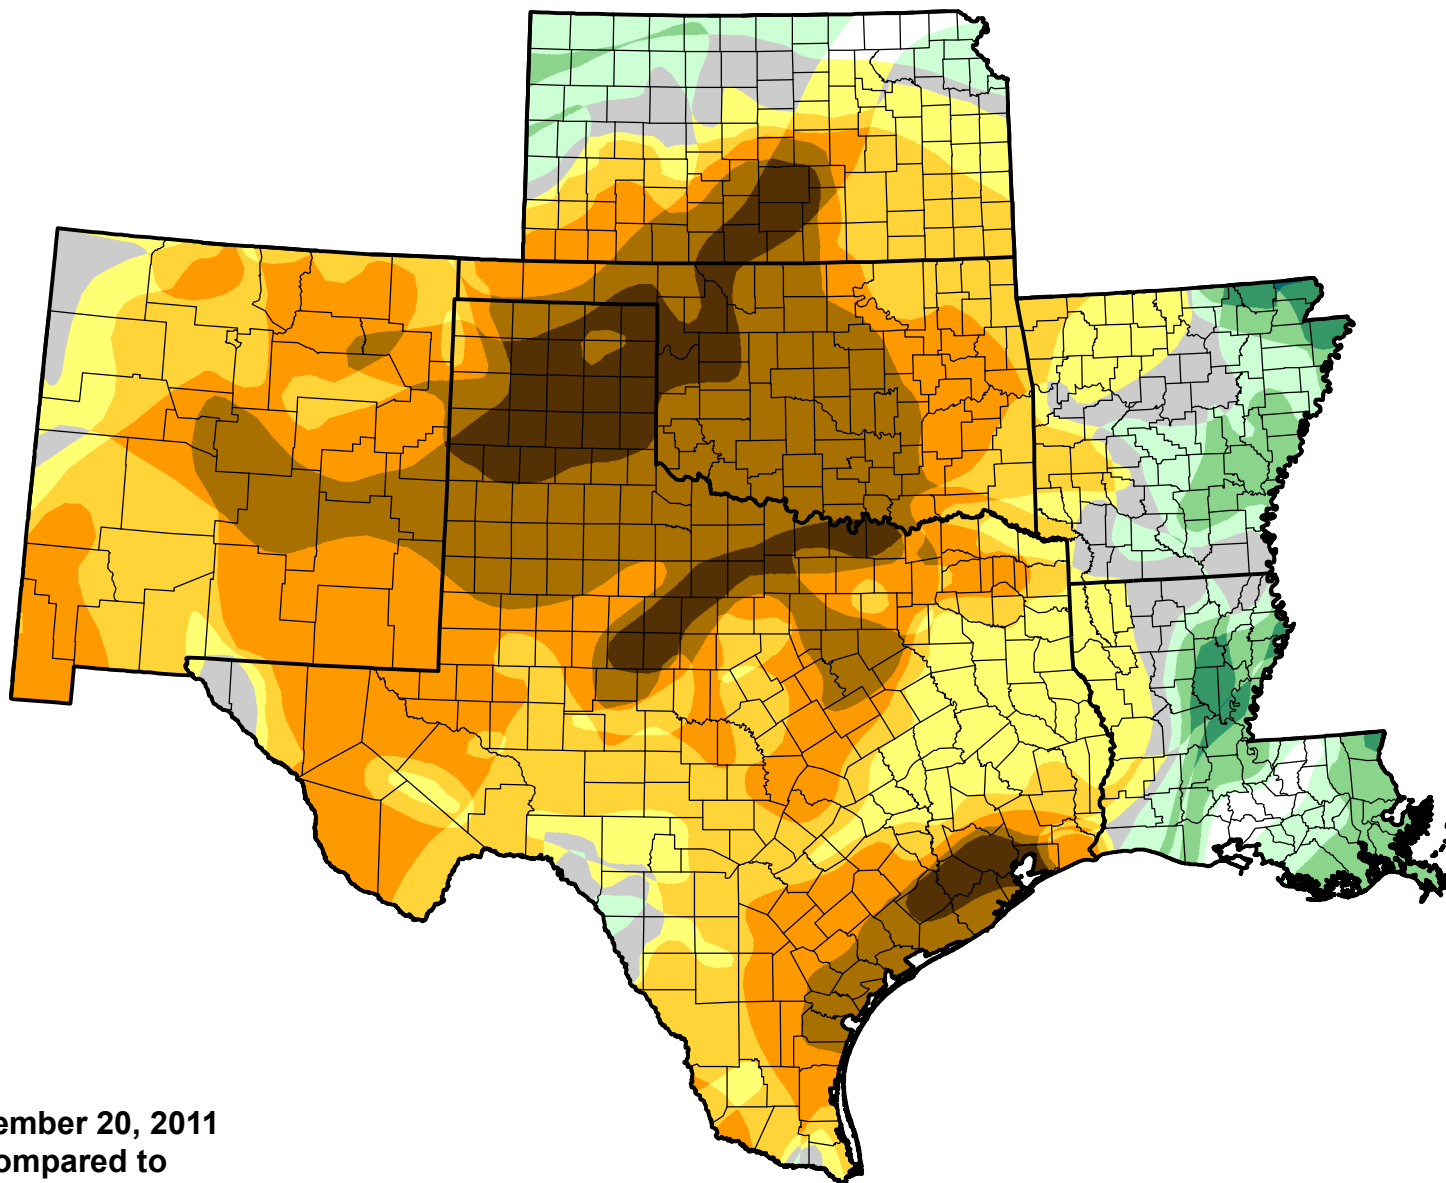

U.S. Drought Monitor Class Change - SCIPP

Start of Calendar Year

September 20, 2011
compared to
January 6, 2011

droughtmonitor.unl.edu

-  5 Class Degradation
-  4 Class Degradation
-  3 Class Degradation
-  2 Class Degradation
-  1 Class Degradation
-  No Change
-  1 Class Improvement
-  2 Class Improvement
-  3 Class Improvement
-  4 Class Improvement
-  5 Class Improvement