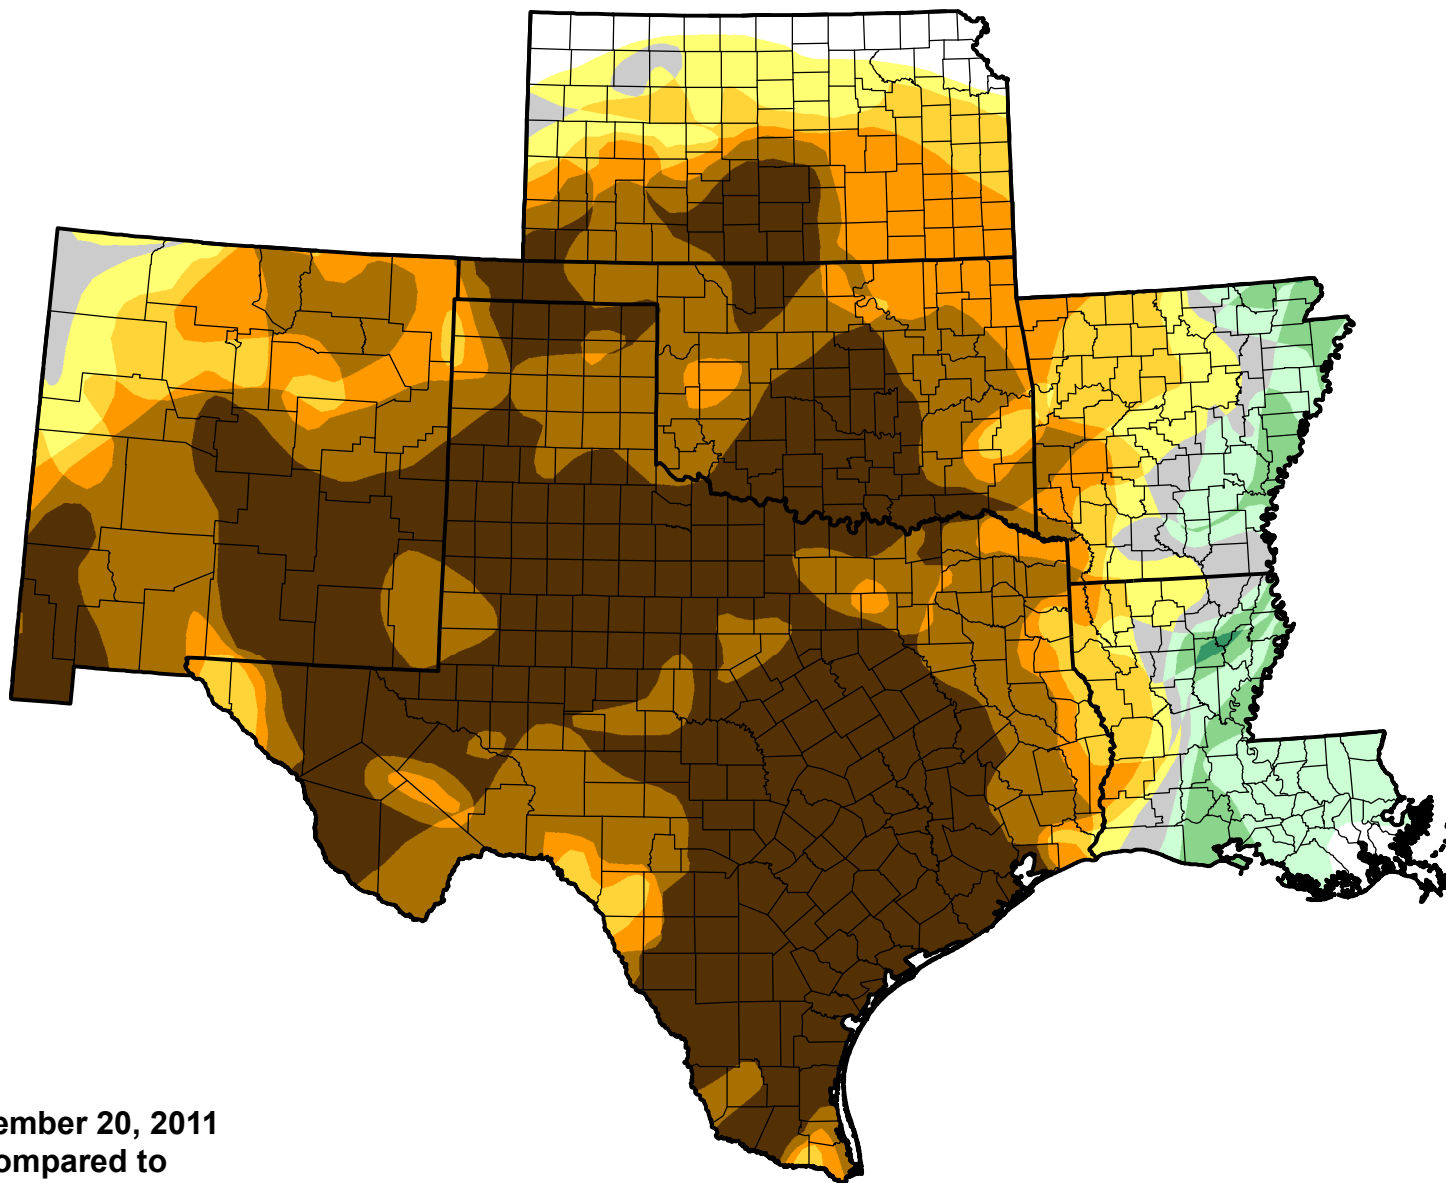

U.S. Drought Monitor Class Change - SCIPP

Start of Water Year

September 20, 2011
compared to
September 30, 2010

droughtmonitor.unl.edu

- 5 Class Degradation
- 4 Class Degradation
- 3 Class Degradation
- 2 Class Degradation
- 1 Class Degradation
- No Change
- 1 Class Improvement
- 2 Class Improvement
- 3 Class Improvement
- 4 Class Improvement
- 5 Class Improvement