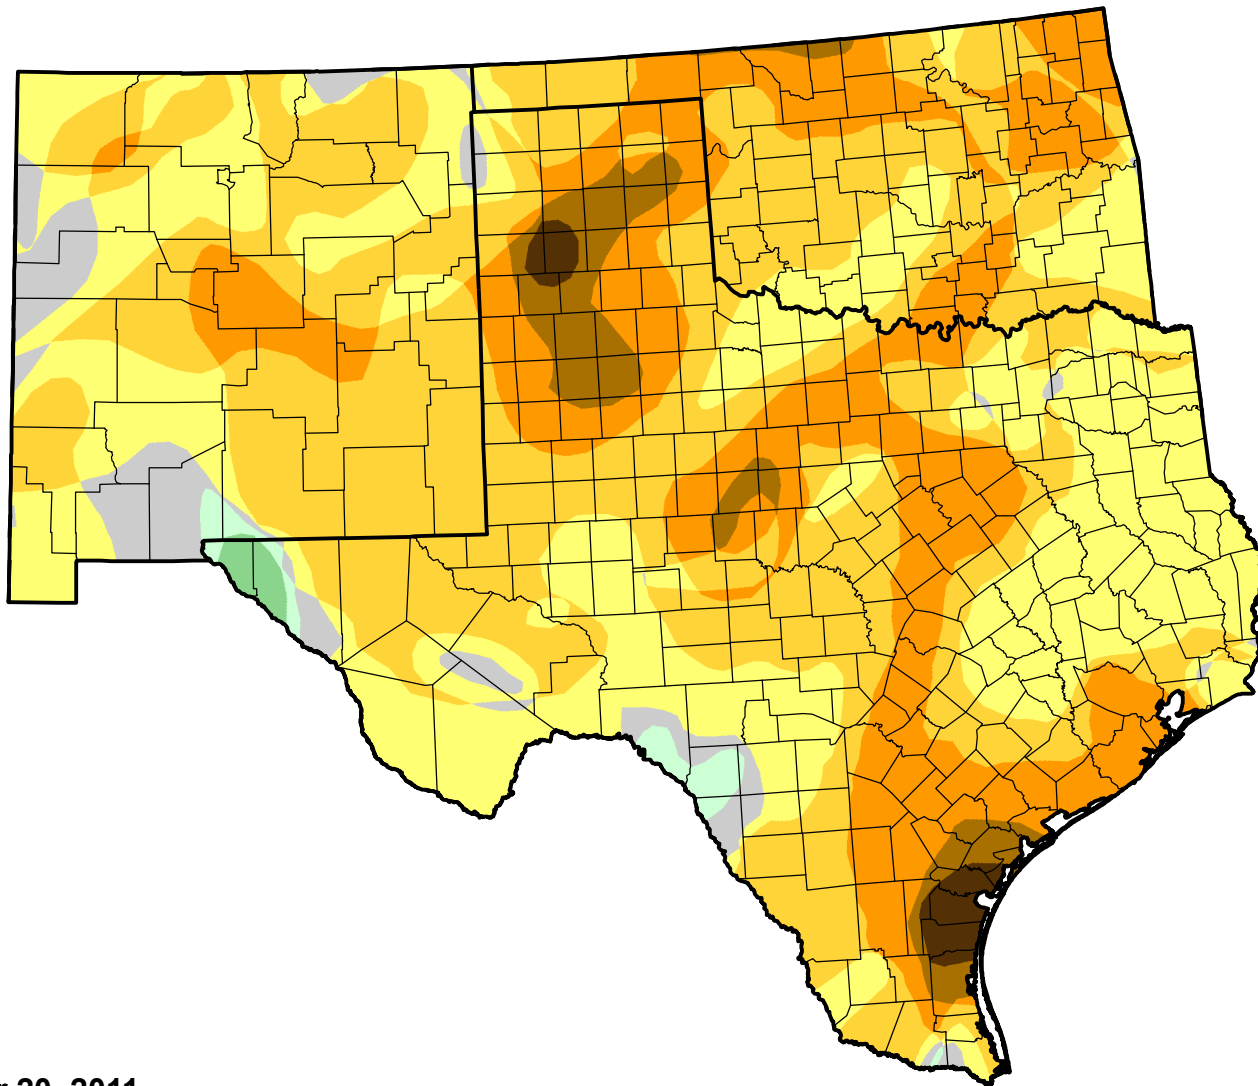

U.S. Drought Monitor Class Change - Southern Plains RDEWS

26 Week

September 20, 2011
compared to
March 24, 2011

droughtmonitor.unl.edu

-  5 Class Degradation
-  4 Class Degradation
-  3 Class Degradation
-  2 Class Degradation
-  1 Class Degradation
-  No Change
-  1 Class Improvement
-  2 Class Improvement
-  3 Class Improvement
-  4 Class Improvement
-  5 Class Improvement