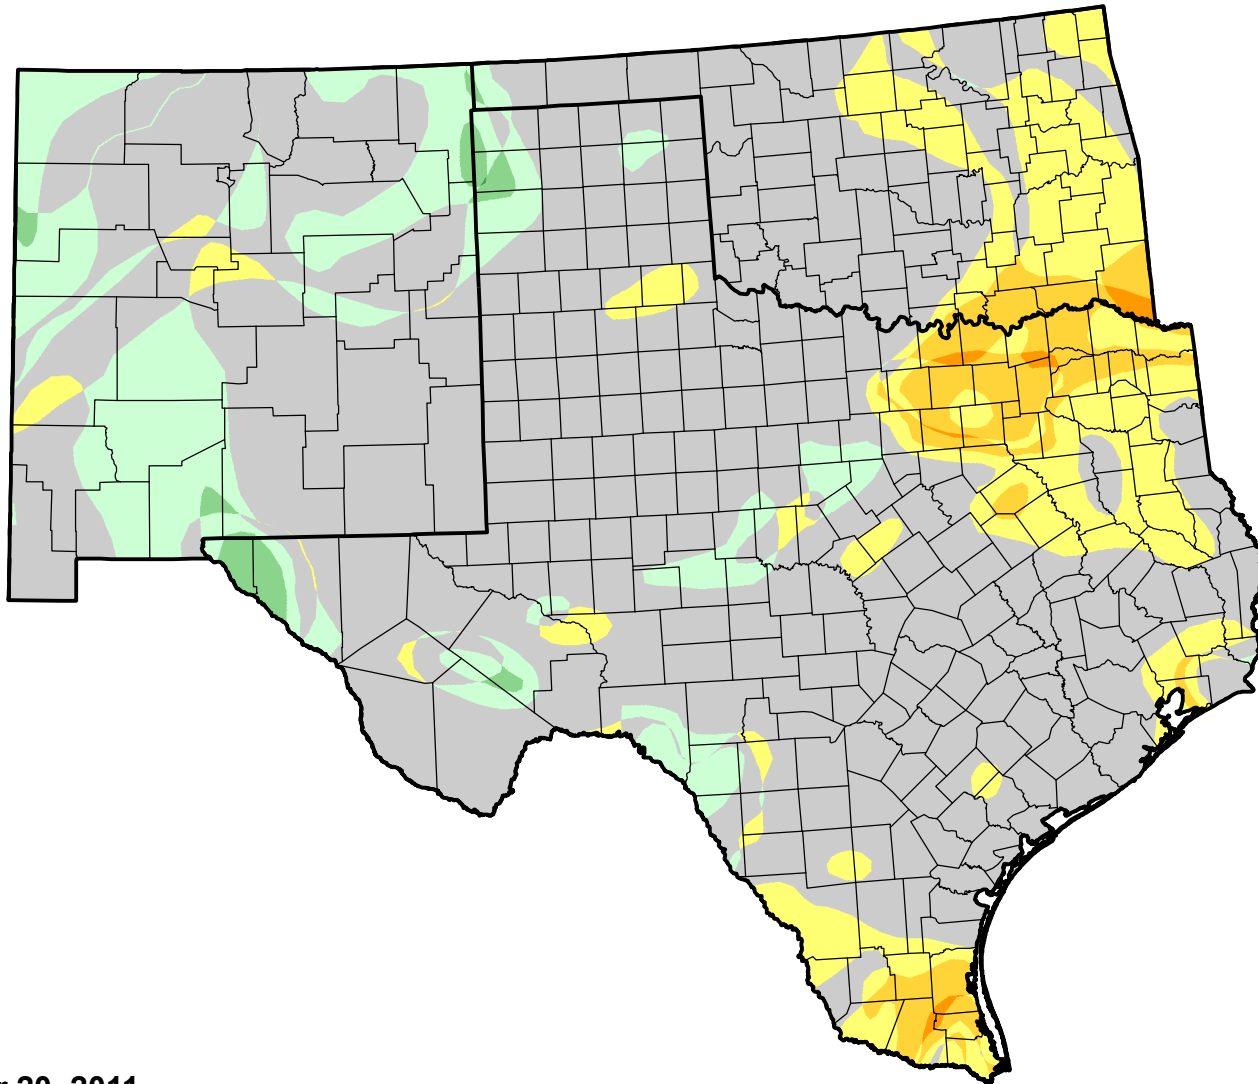

U.S. Drought Monitor Class Change - Southern Plains RDEWS

8 Week

September 20, 2011
compared to
July 28, 2011

droughtmonitor.unl.edu

- | | |
|---|---------------------|
|  | 5 Class Degradation |
|  | 4 Class Degradation |
|  | 3 Class Degradation |
|  | 2 Class Degradation |
|  | 1 Class Degradation |
|  | No Change |
|  | 1 Class Improvement |
|  | 2 Class Improvement |
|  | 3 Class Improvement |
|  | 4 Class Improvement |
|  | 5 Class Improvement |